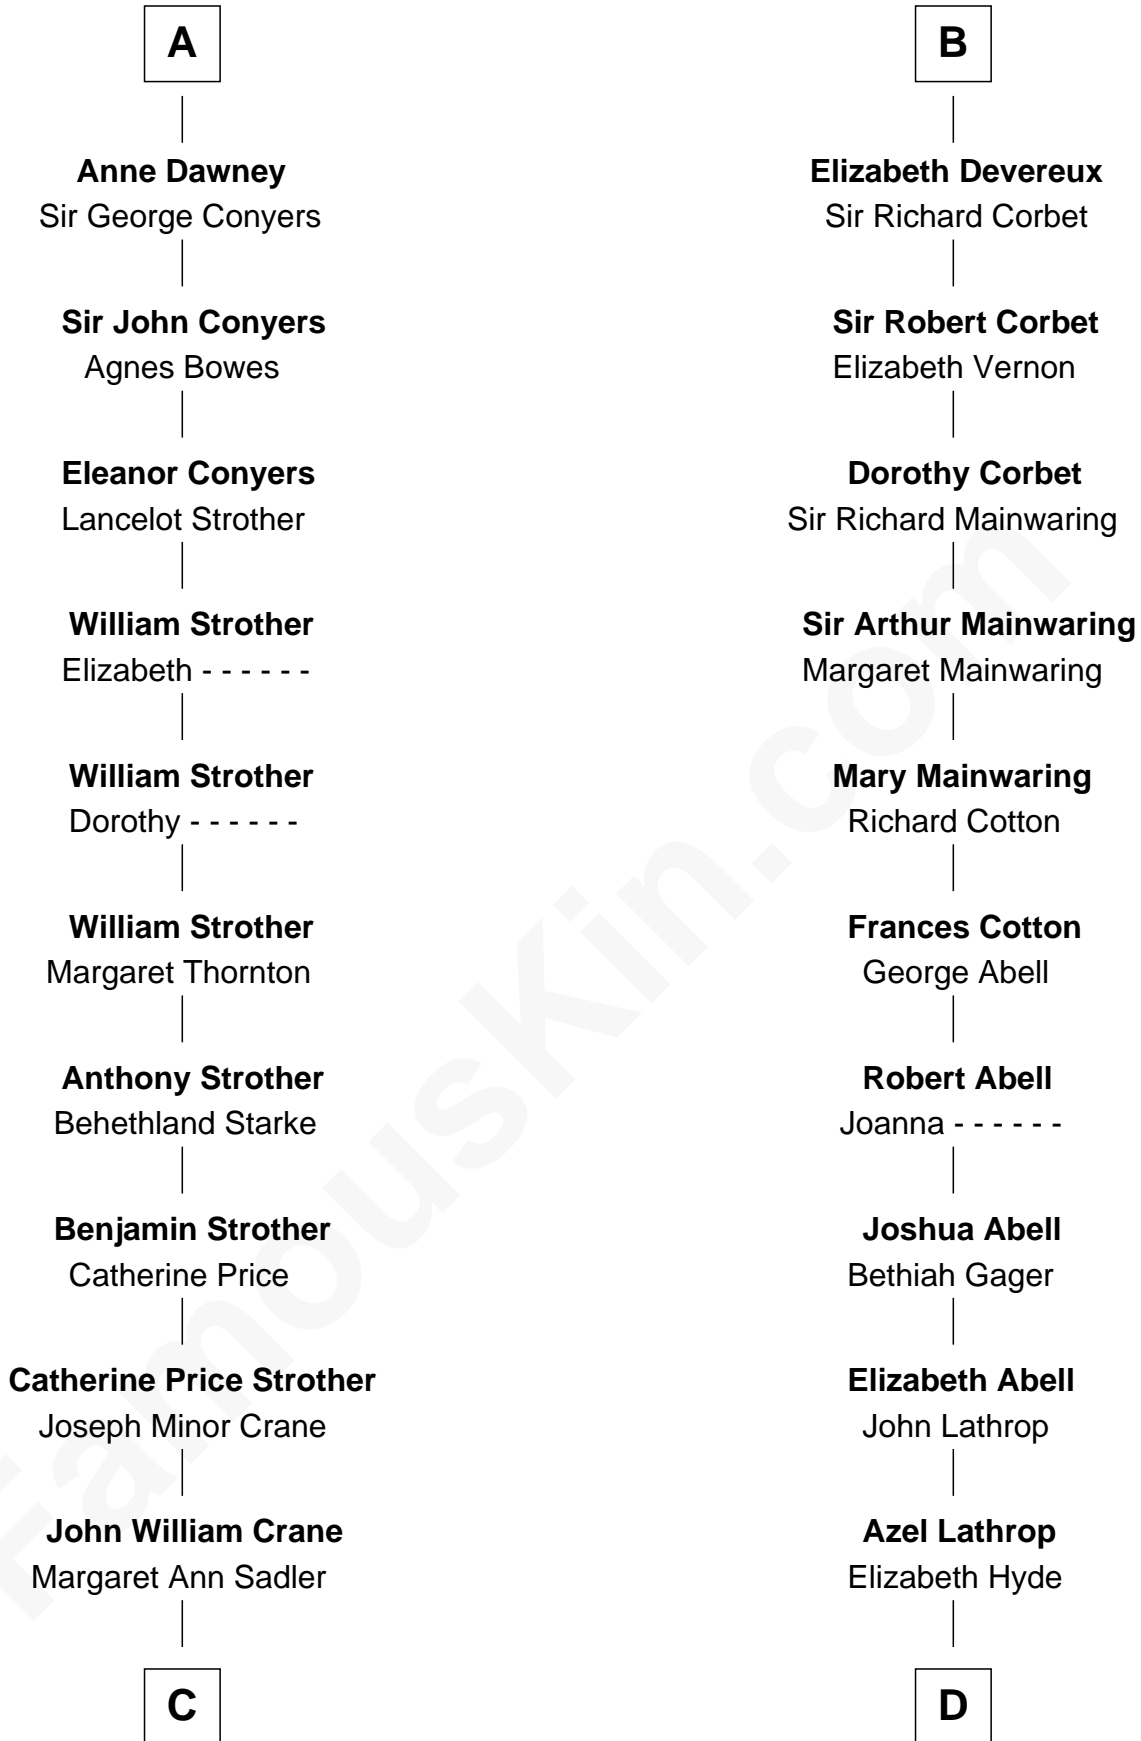

FamousKin.com
Relationship Chart of
Randolph Scott
Movie Actor

19th cousin 1 time removed of
Marjorie Post
Founder of General Foods

C

Joseph Minor Crane

Lavinia Lionberger

Lucy Lionberger Crane

George Grant Scott

Randolph Scott

Movie Actor

D

Erastus Lathrop

Sarah Bailey

Caroline Cushman Lathrop

Charles Rollin Post

Charles William Post

Elle Letitia Merriweather

Marjorie Post

Founder of General Foods