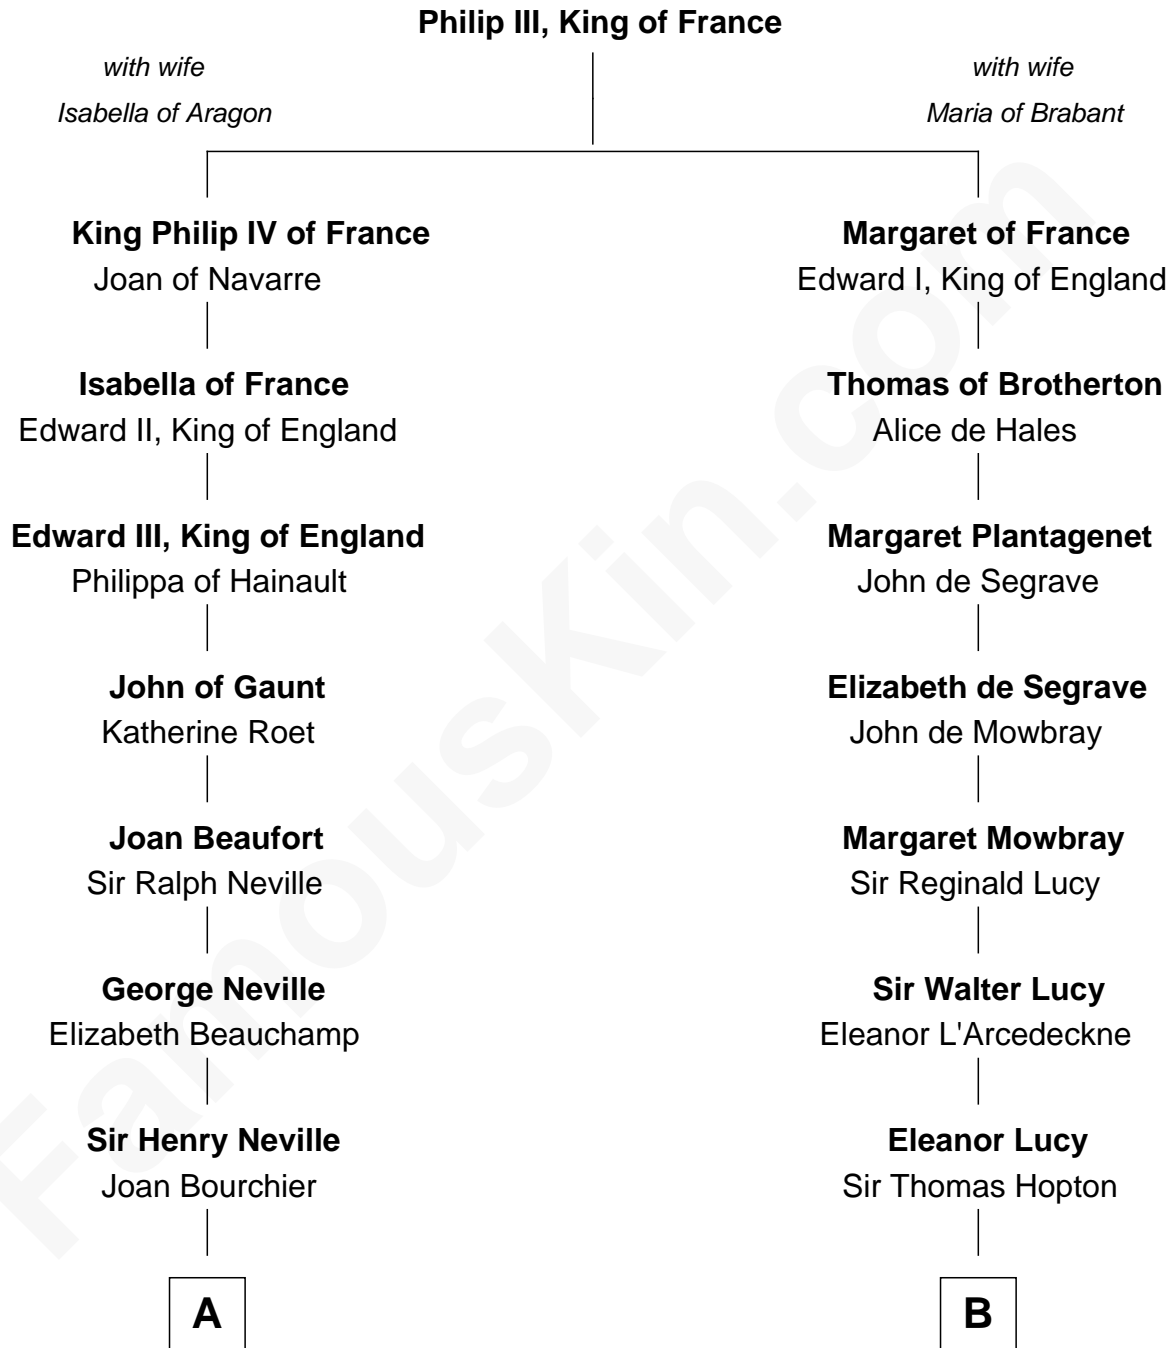

FamousKin.com Relationship Chart of

Randolph Scott

Movie Actor

21st cousin of

Marjorie Post

Founder of General Foods

C

Catherine Price Strother

Joseph Minor Crane

John William Crane

Margaret Ann Sadler

Joseph Minor Crane

Lavinia Lionberger

Lucy Lionberger Crane

George Grant Scott

Randolph Scott