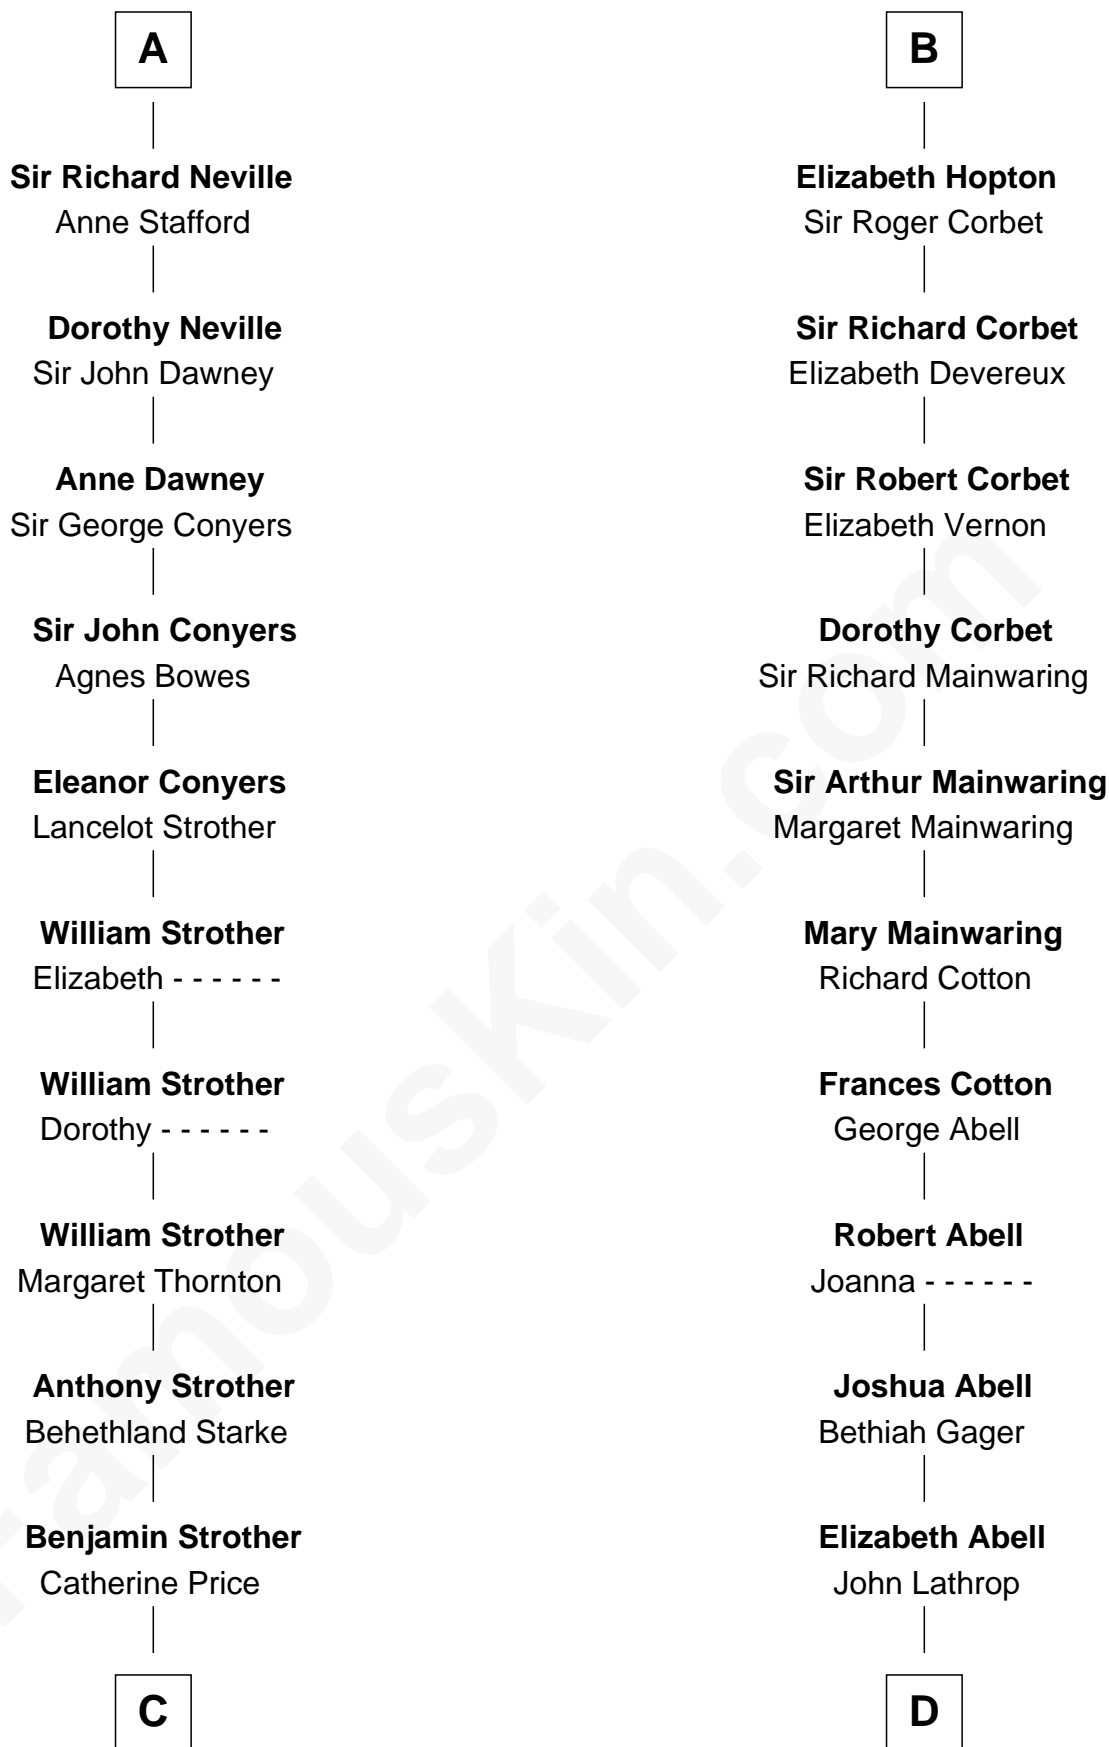

FamousKin.com Relationship Chart of

Randolph Scott

Movie Actor

21st cousin of

Marjorie Post

Founder of General Foods

C

Catherine Price Strother

Joseph Minor Crane

John William Crane

Margaret Ann Sadler

Joseph Minor Crane

Lavinia Lionberger

Lucy Lionberger Crane

George Grant Scott

Randolph Scott

Movie Actor

D

Azel Lathrop

Elizabeth Hyde

Erastus Lathrop

Sarah Bailey

Caroline Cushman Lathrop

Charles Rollin Post