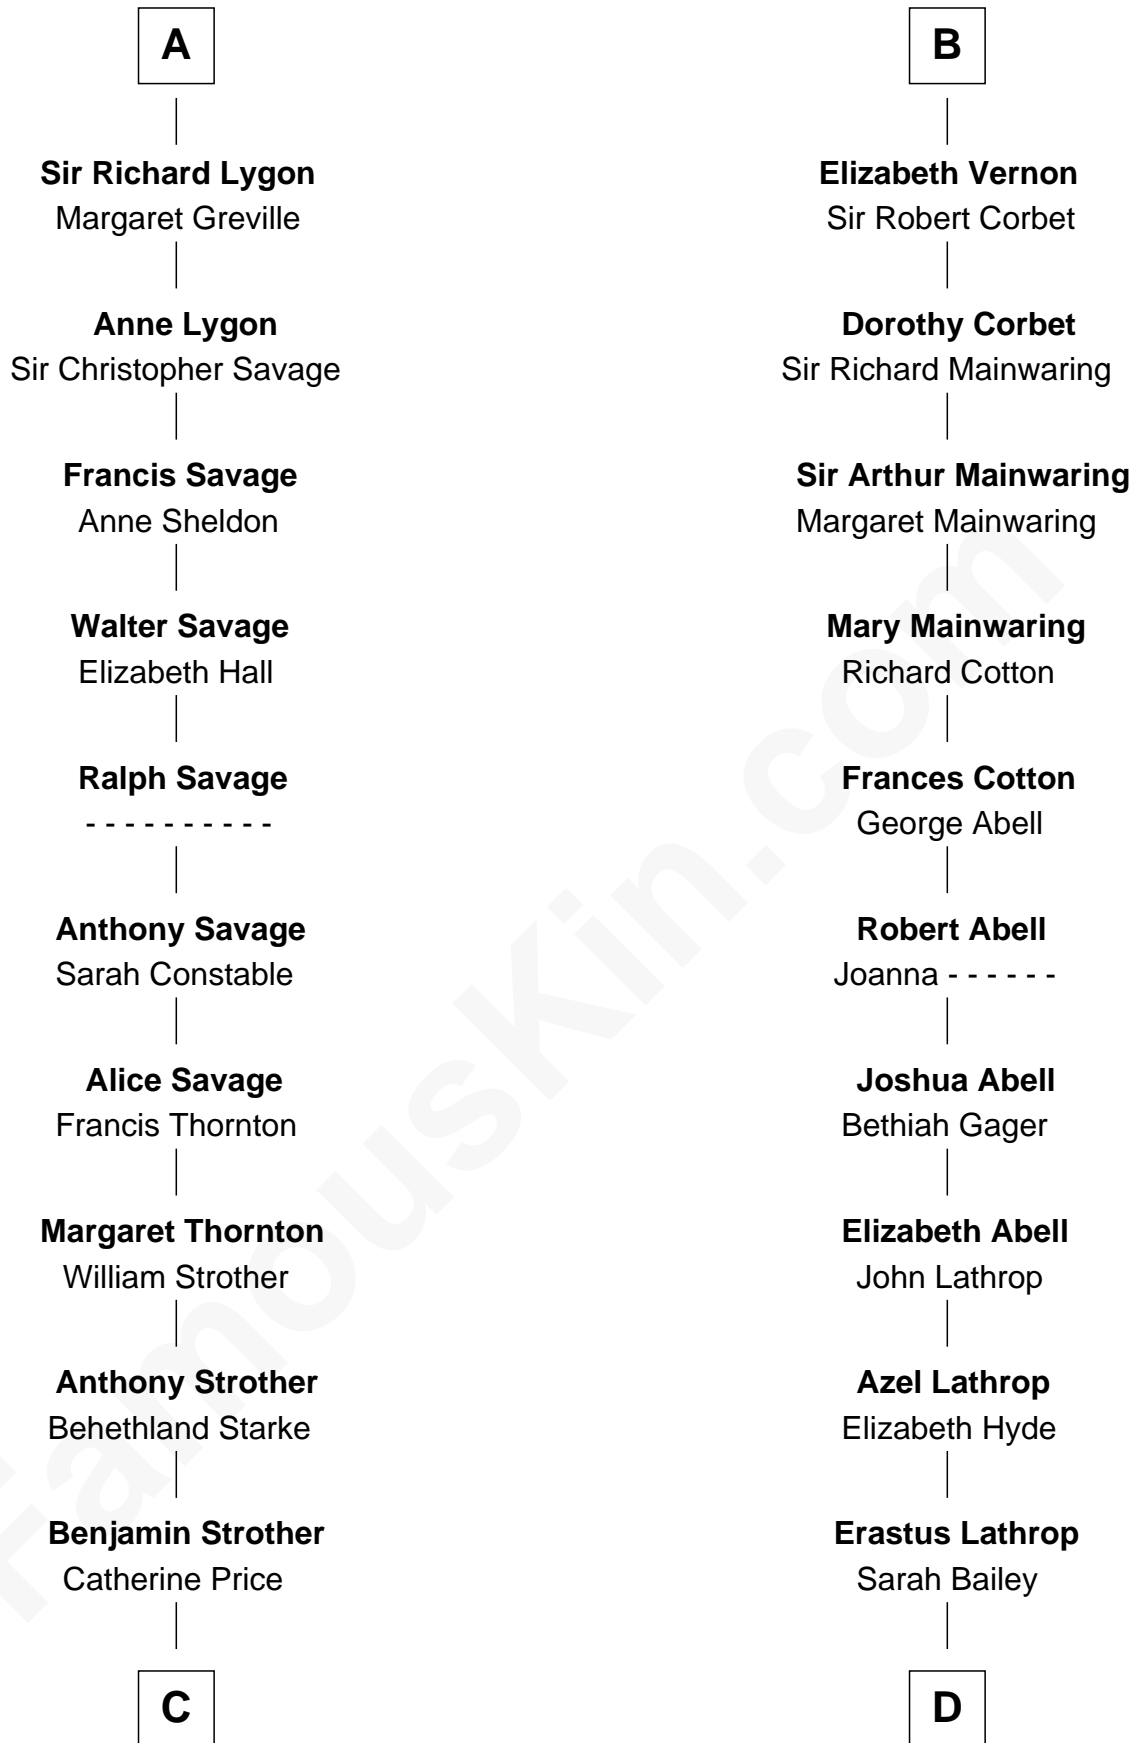

FamousKin.com
Relationship Chart of
Randolph Scott
Movie Actor

19th cousin 2 times removed of
Marjorie Post
Founder of General Foods

C

Catherine Price Strother

Joseph Minor Crane

John William Crane

Margaret Ann Sadler

Joseph Minor Crane

Lavinia Lionberger

Lucy Lionberger Crane

George Grant Scott

Randolph Scott

Movie Actor

D

Caroline Cushman Lathrop

Charles Rollin Post

Charles William Post

Elle Letitia Merriweather

Marjorie Post

Founder of General Foods