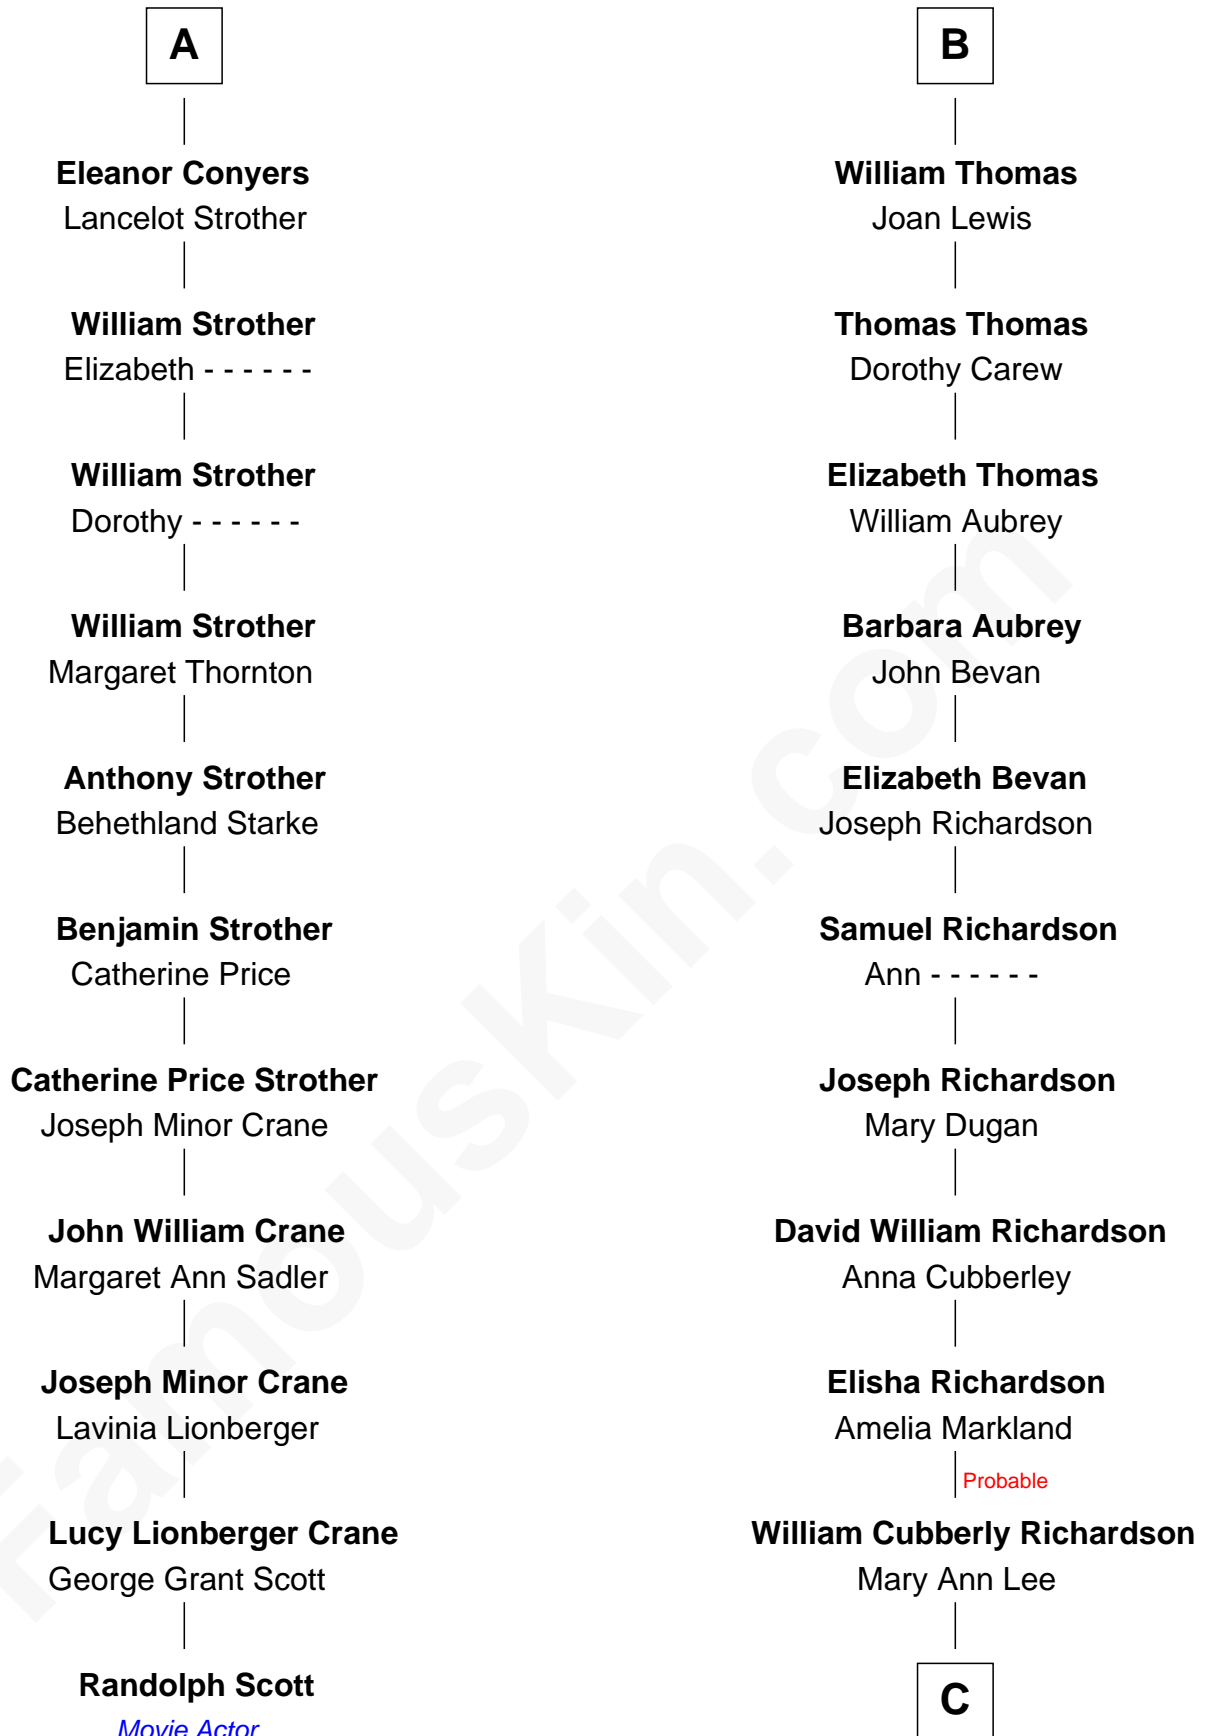

FamousKin.com
Relationship Chart of
Randolph Scott
Movie Actor

17th cousin 3 times removed of
Sally Ride
1st American Woman in Space

C

Charles Everroad Richardson

Blanche Gibson

Jennie Mae Richardson

Thomas Vernam Ride

Dale Burdell Ride

Carol Joyce Anderson

Sally Ride

1st American Woman in Space