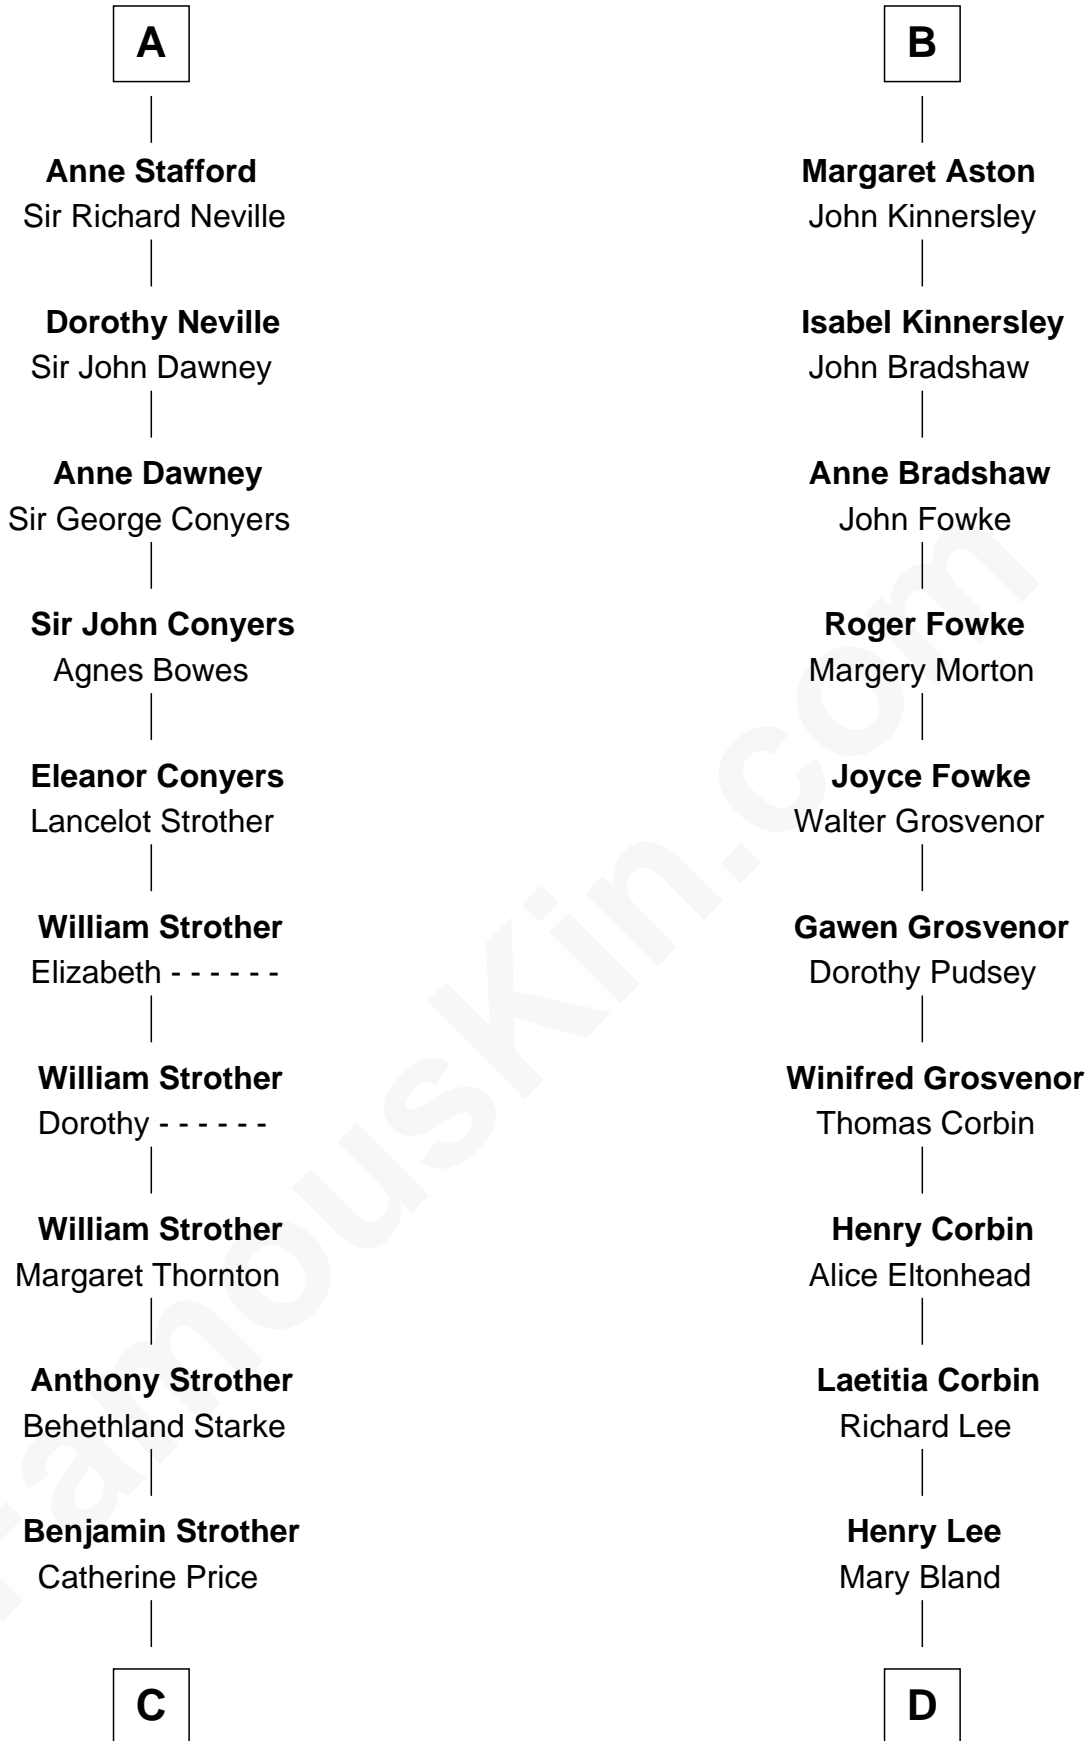

**FamousKin.com**  
**Relationship Chart of**  
**Randolph Scott**  
*Movie Actor*

19th cousin 2 times removed of  
**General Robert E. Lee**  
*Confederate Army - U.S. Civil War*

**C**

**Catherine Price Strother**

Joseph Minor Crane

**John William Crane**

Margaret Ann Sadler

**Joseph Minor Crane**

Lavinia Lionberger

**Lucy Lionberger Crane**

George Grant Scott

**Randolph Scott**