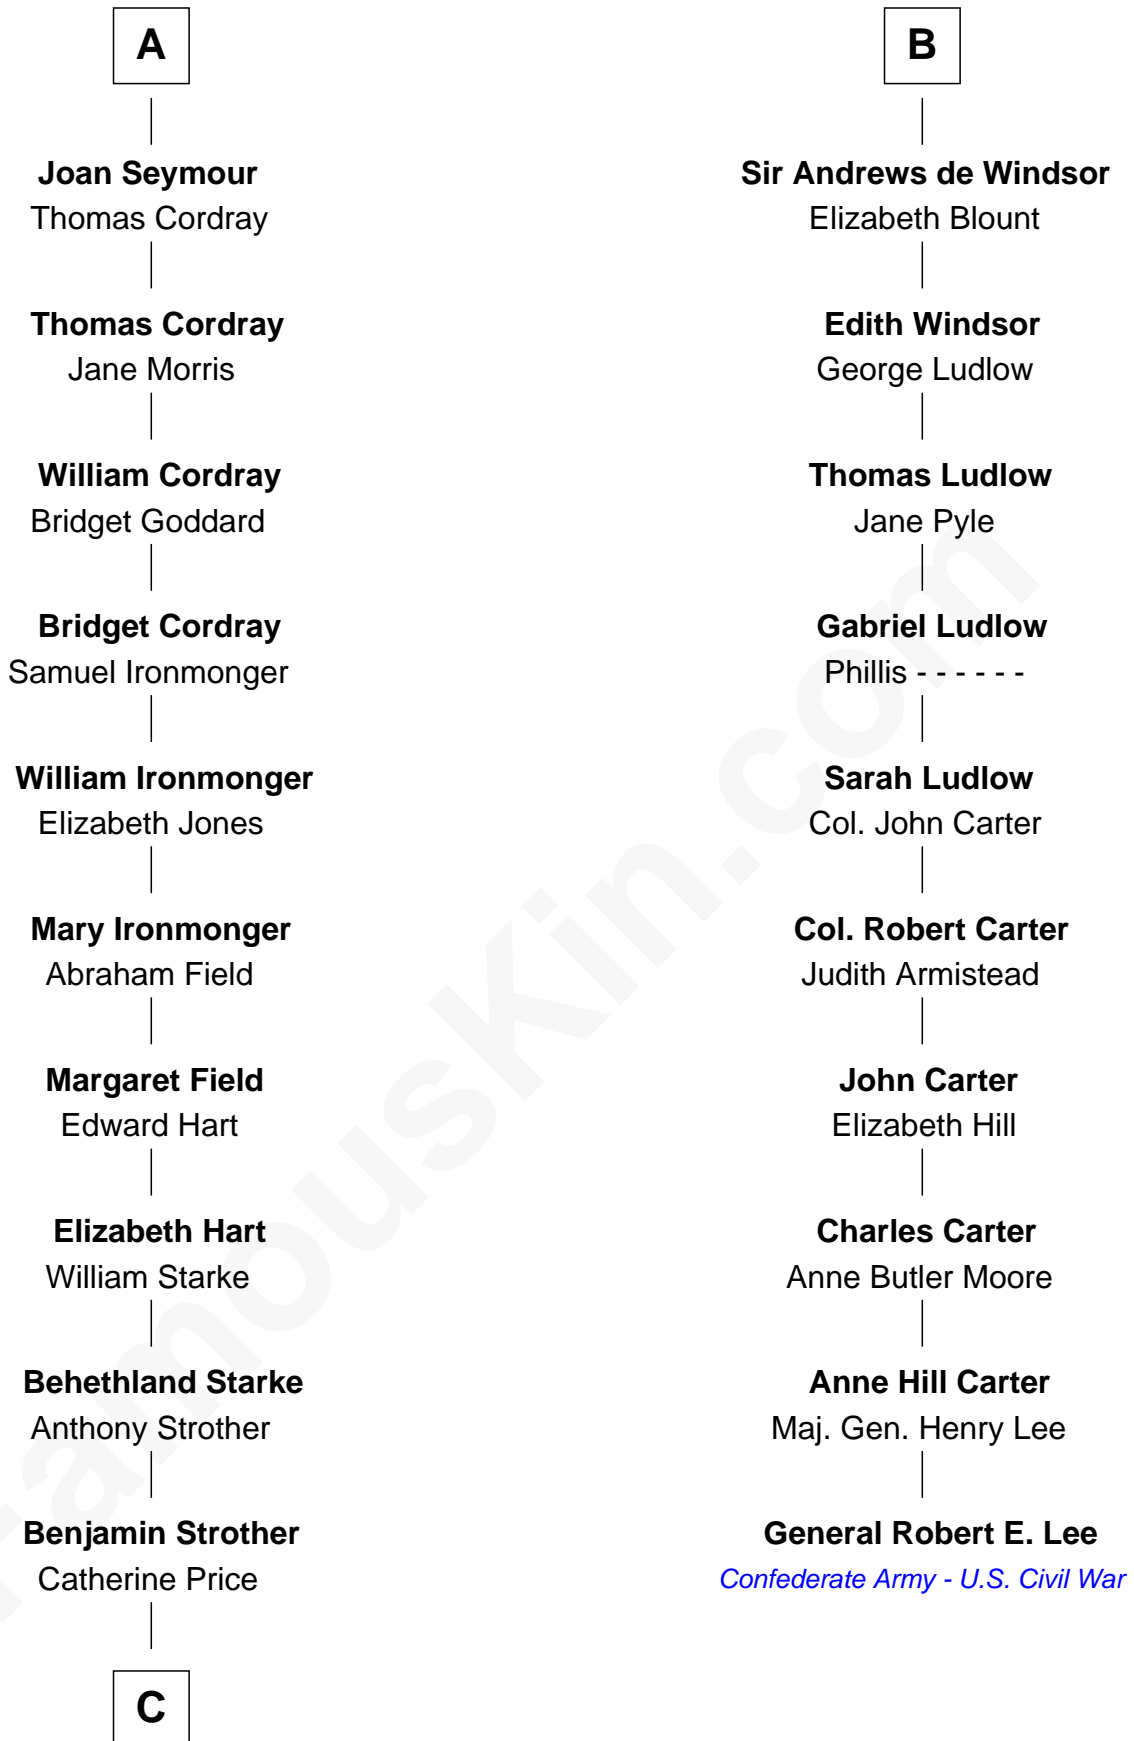

FamousKin.com
Relationship Chart of
Randolph Scott
Movie Actor

16th cousin 5 times removed of
General Robert E. Lee
Confederate Army - U.S. Civil War

Sir Hugh de Courtenay
 Eleanor le Despencer

C

—
Catherine Price Strother

Joseph Minor Crane

—
John William Crane

Margaret Ann Sadler

—
Joseph Minor Crane

Lavinia Lionberger

—
Lucy Lionberger Crane

George Grant Scott

—
Randolph Scott