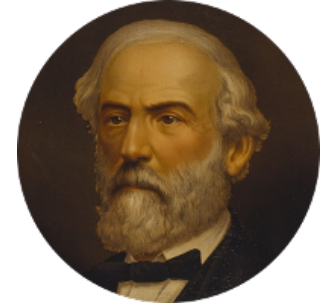

**FamousKin.com**  
**Relationship Chart of**  
**Randolph Scott**  
*Movie Actor*

15th cousin 4 times removed of  
**General Robert E. Lee**  
*Confederate Army - U.S. Civil War*

**C**

—  
**Joseph Minor Crane**

Lavinia Lionberger

—  
**Lucy Lionberger Crane**

George Grant Scott

—  
**Randolph Scott**

*Movie Actor*

FamousKin.com