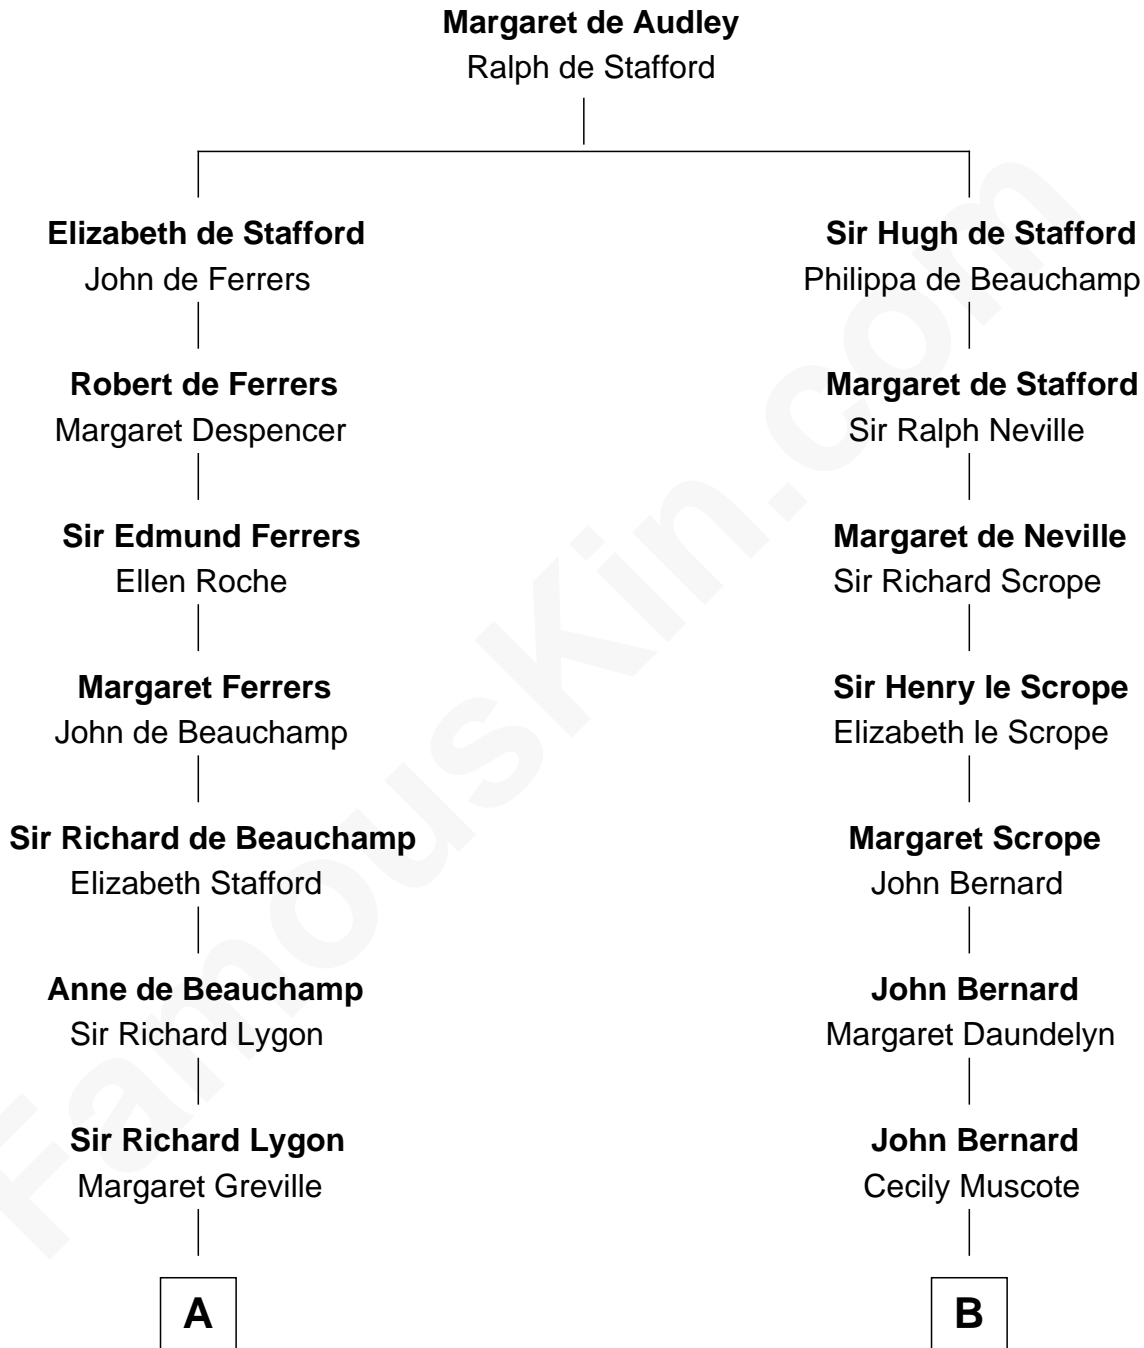

FamousKin.com
Relationship Chart of
Randolph Scott
Movie Actor

15th cousin 5 times removed of
General Robert E. Lee
Confederate Army - U.S. Civil War

C

—
John William Crane

Margaret Ann Sadler

—
Joseph Minor Crane

Lavinia Lionberger

—
Lucy Lionberger Crane

George Grant Scott

—
Randolph Scott

Movie Actor

FamousKin.com