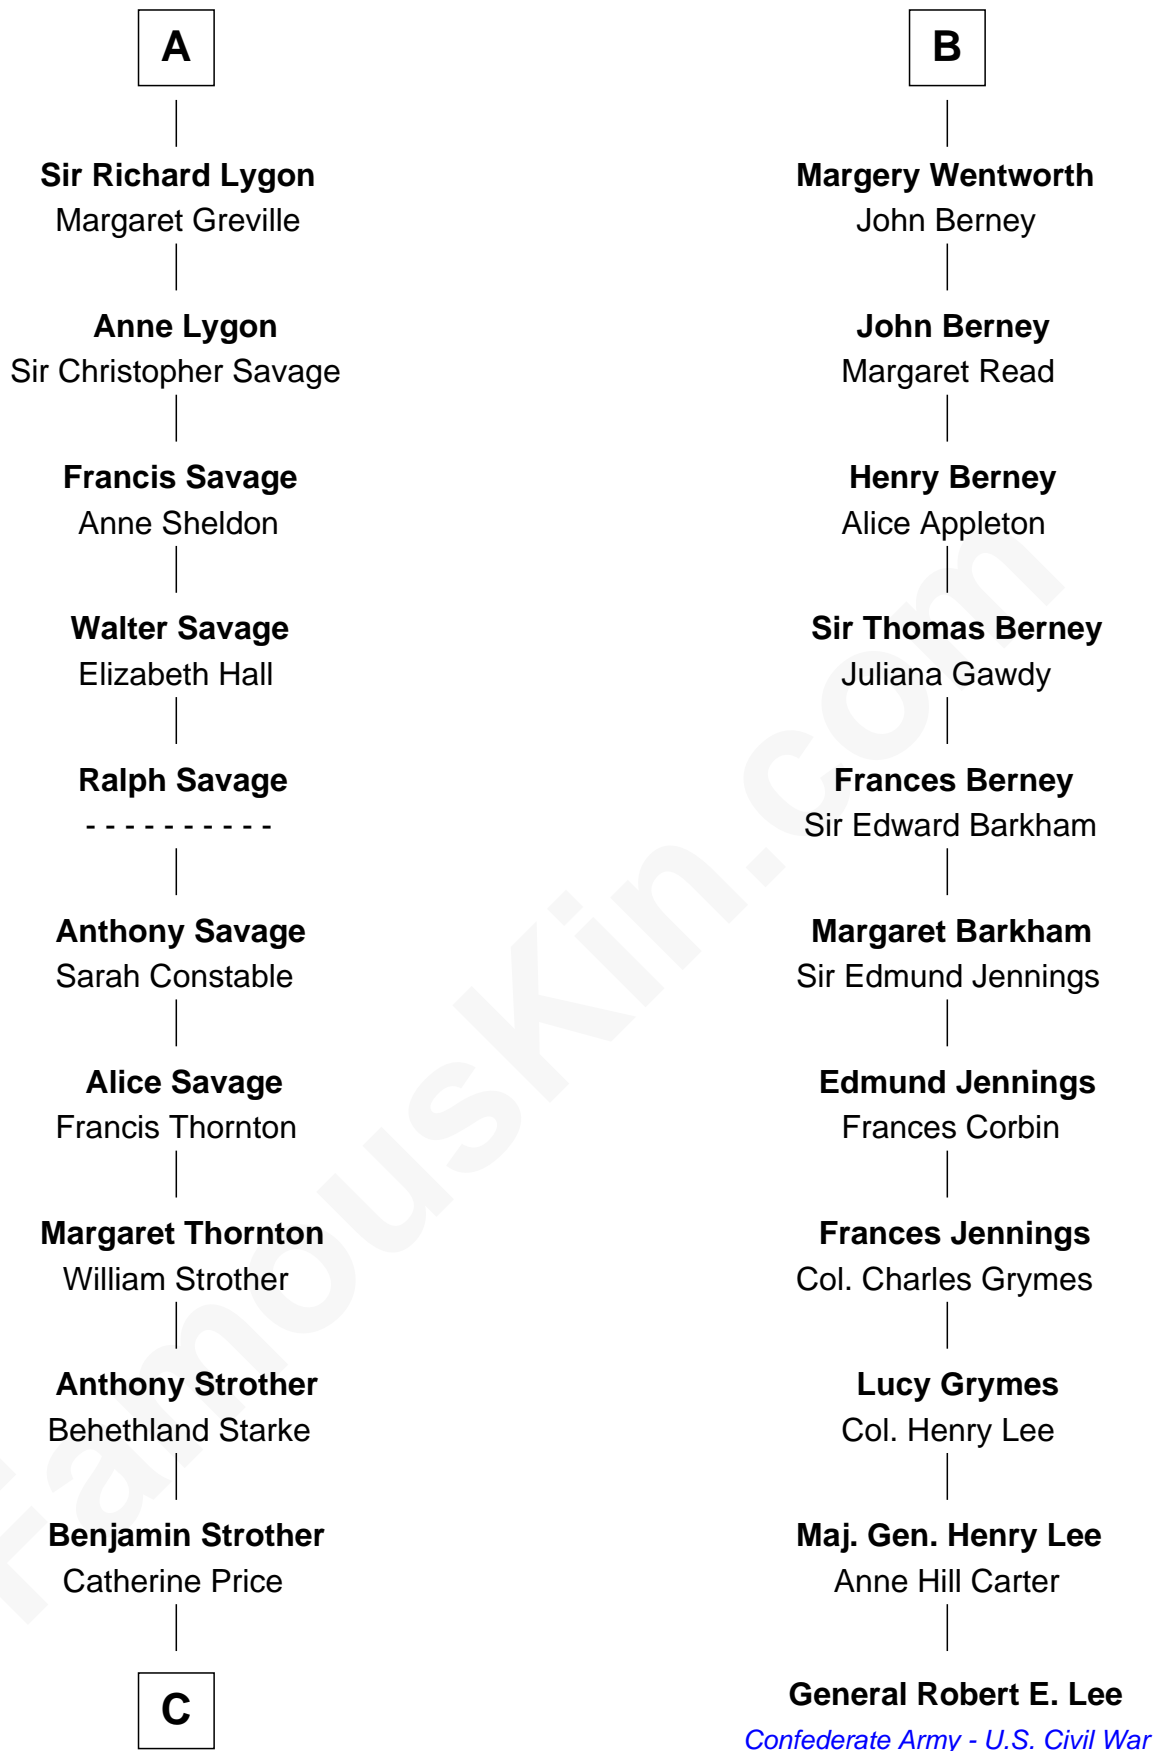

FamousKin.com
Relationship Chart of
Randolph Scott
Movie Actor

17th cousin 4 times removed of
General Robert E. Lee
Confederate Army - U.S. Civil War

C

—
Catherine Price Strother

Joseph Minor Crane

—
John William Crane

Margaret Ann Sadler

—
Joseph Minor Crane

Lavinia Lionberger

—
Lucy Lionberger Crane

George Grant Scott

—
Randolph Scott

Movie Actor