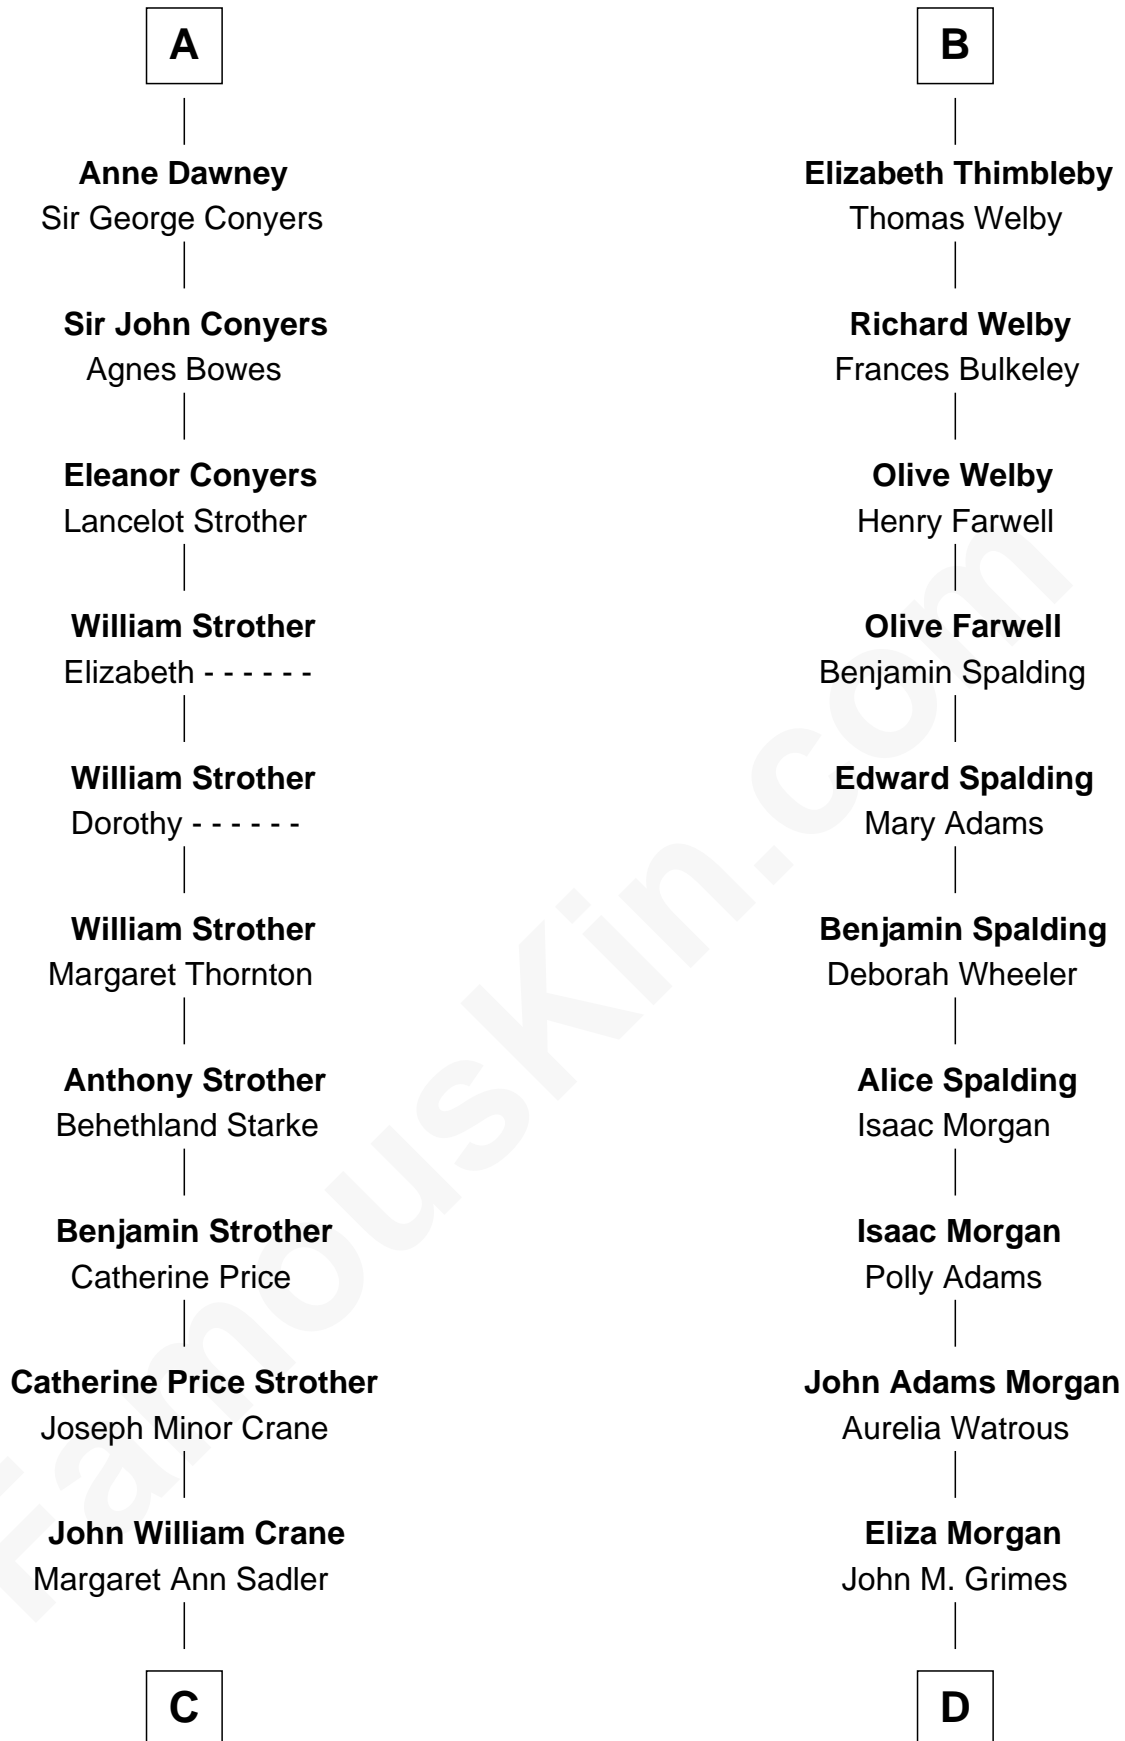

**FamousKin.com**  
**Relationship Chart of**  
**Randolph Scott**  
*Movie Actor*

19th cousin 2 times removed of

**Linda Hamilton**  
*TV and Movie Actress*

**C**

**Joseph Minor Crane**

Lavinia Lionberger

**Lucy Lionberger Crane**

George Grant Scott

**Randolph Scott**

*Movie Actor*

**D**

**Aurelia Morgan Grimes**

Stephen P. Holt

**Taylor Holt**

Frances Kyle

**Dr. Richard Huckstep Holt**

Mildred Alberta Derby

**Barbara Kyle Holt**

Dr. Carroll Stanford Hamilton

**Linda Hamilton**

*TV and Movie Actress*