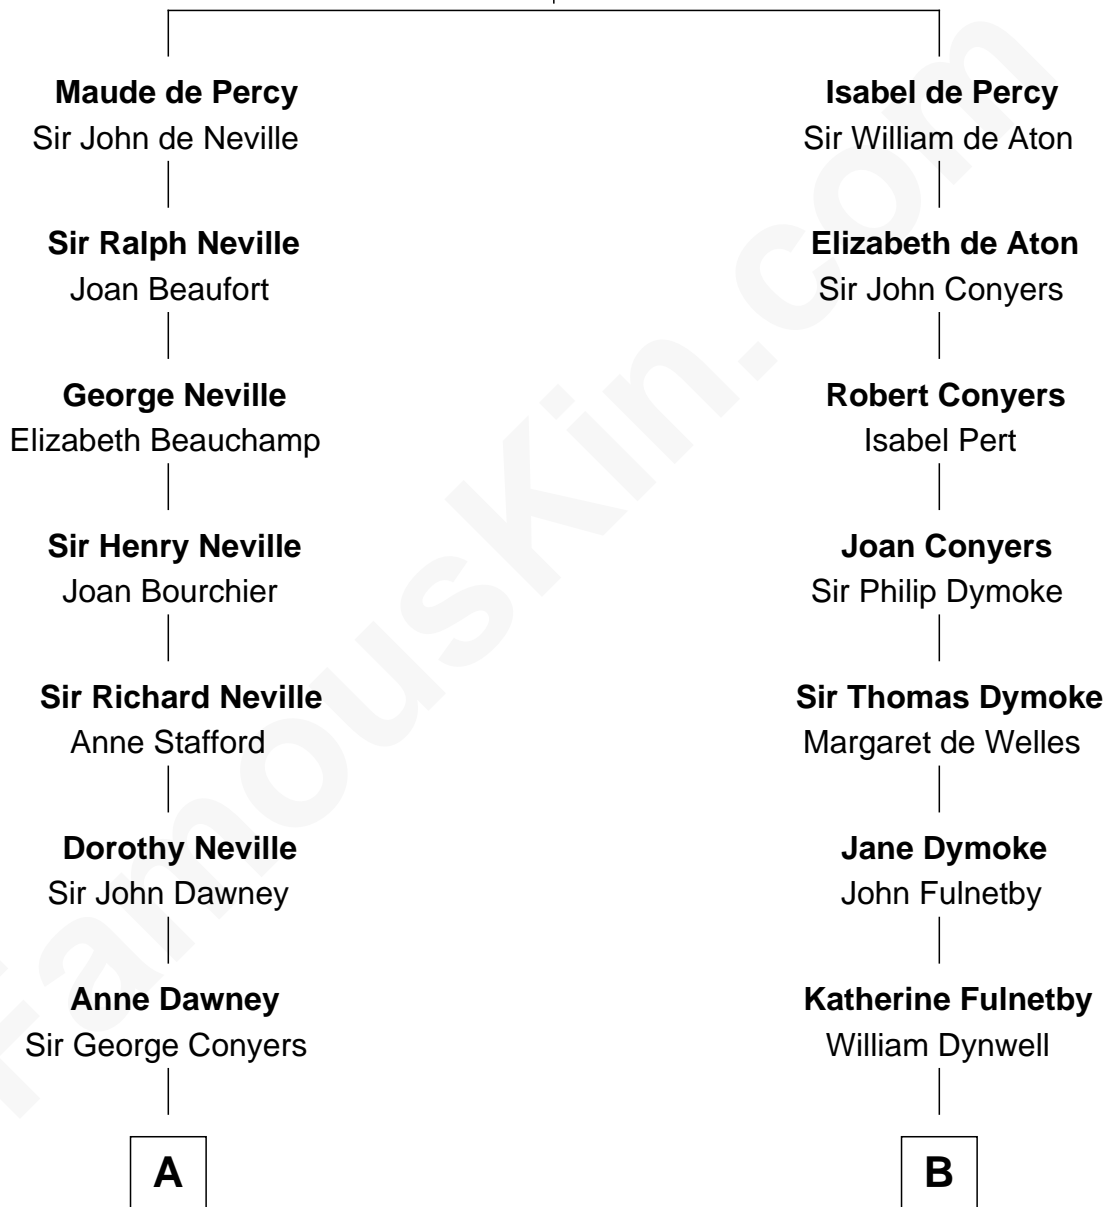

FamousKin.com Relationship Chart of

Randolph Scott

Movie Actor

18th cousin 3 times removed of

Linda Hamilton

TV and Movie Actress

Sir Henry de Percy

Idoine de Clifford

Linda Hamilton photo by [Matthew Simoneau](#) (CC BY 2.0)