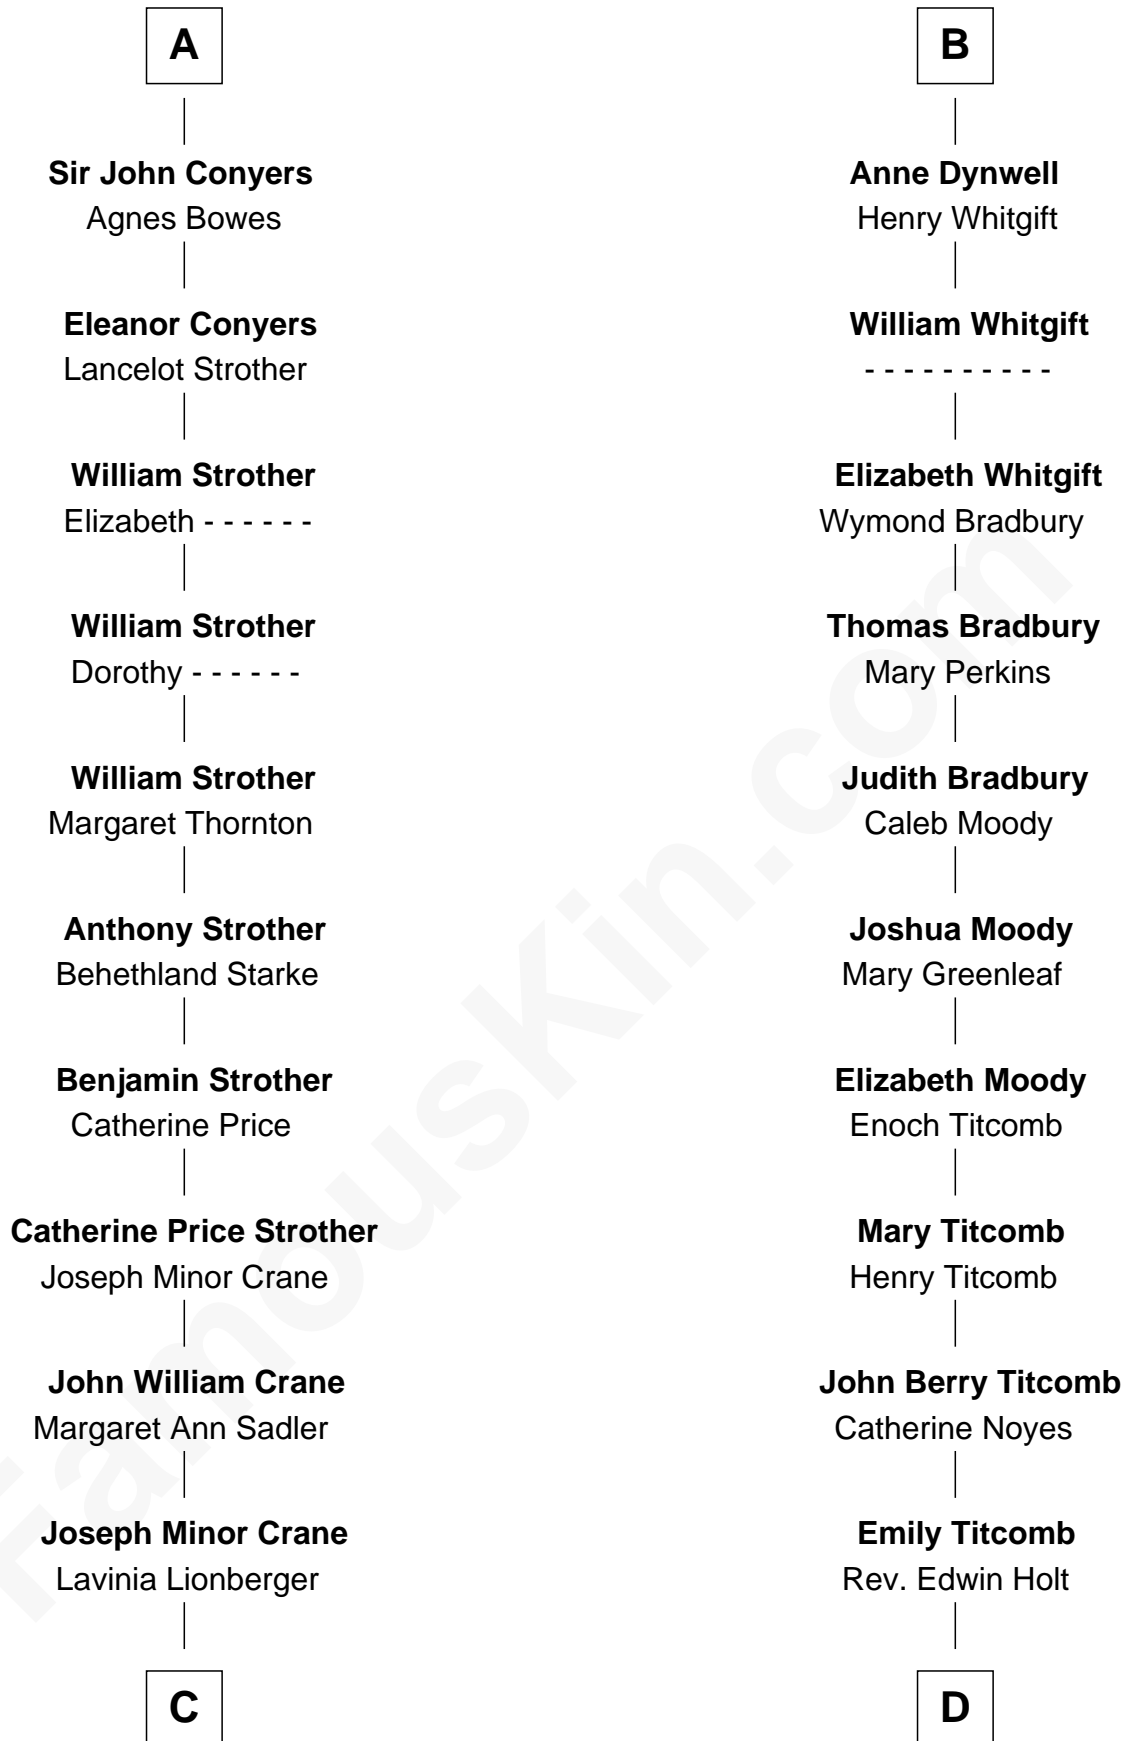

FamousKin.com Relationship Chart of

Randolph Scott

Movie Actor

18th cousin 3 times removed of

Linda Hamilton

TV and Movie Actress

Sir Henry de Percy

Idoine de Clifford

Linda Hamilton photo by [Matthew Simoneau](#) (CC BY 2.0)