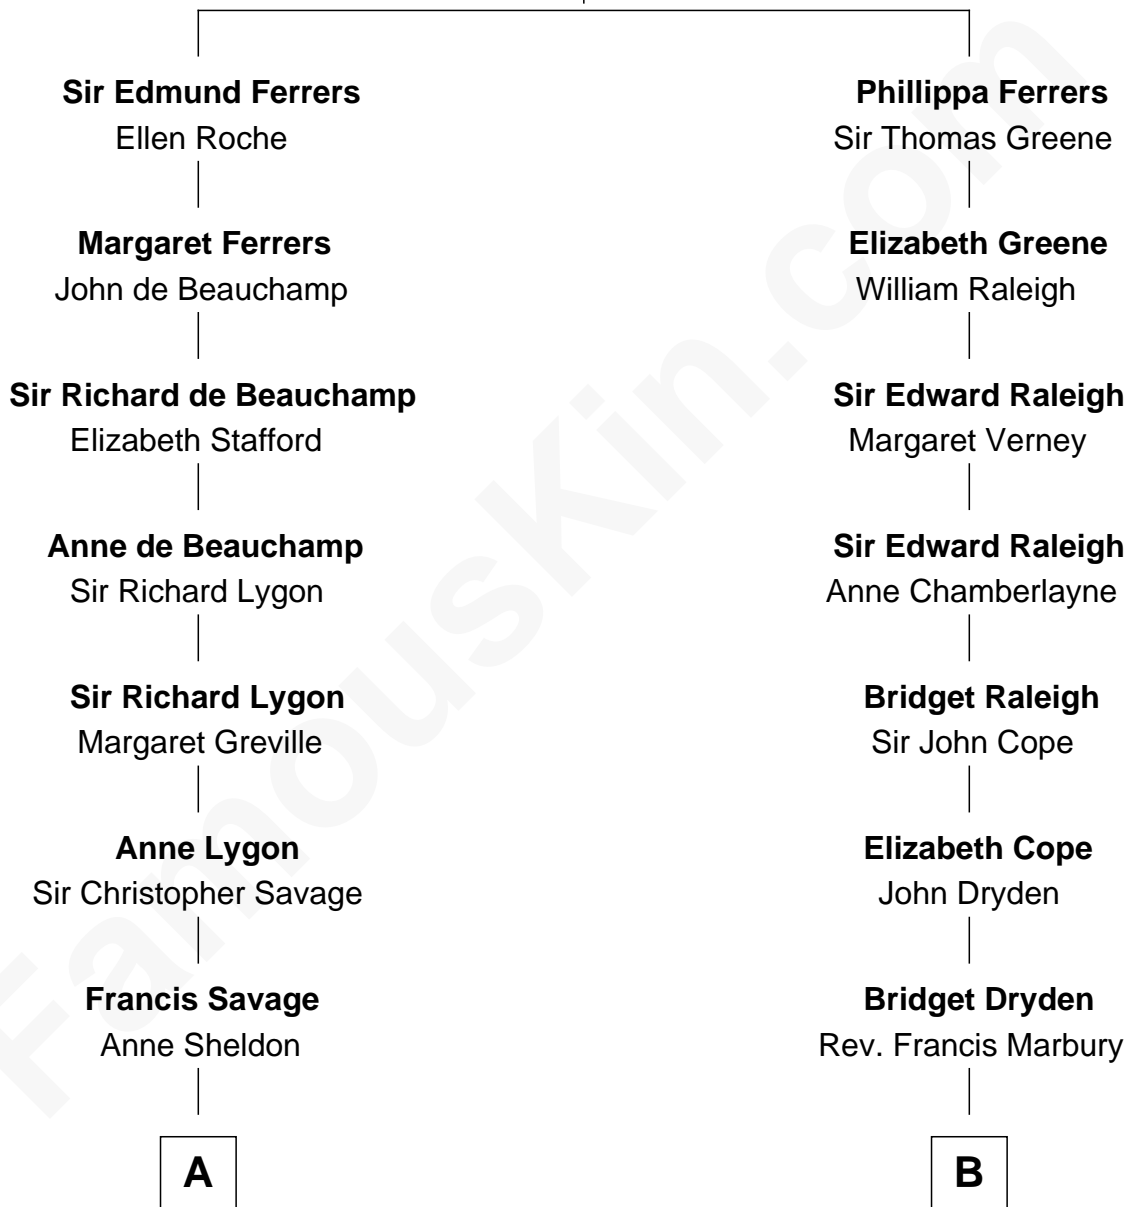

FamousKin.com Relationship Chart of

Randolph Scott

Movie Actor

17th cousin 1 time removed of

Amelia Earhart

Aviation Pioneer

Robert de Ferrers
Margaret Despencer

C

—
Lucy Lionberger Crane

George Grant Scott

—
Randolph Scott

Movie Actor

FamousKin.com