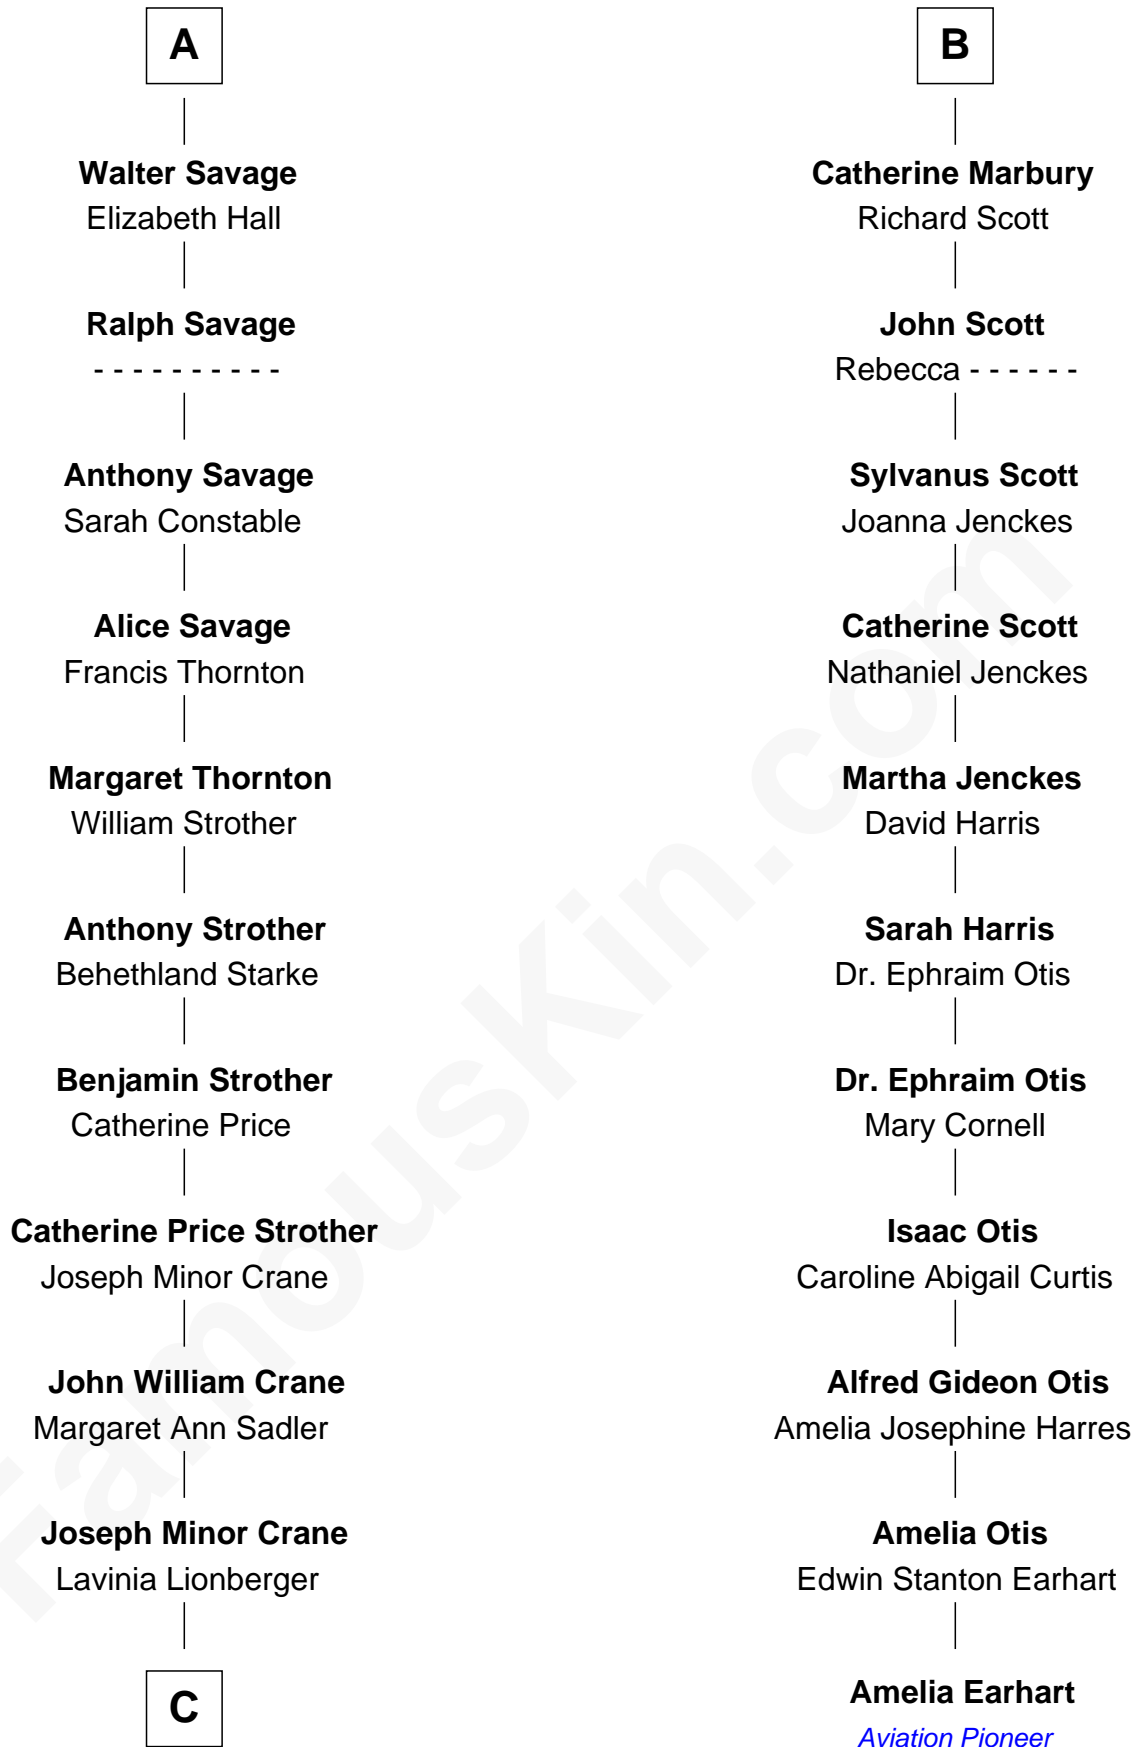

FamousKin.com Relationship Chart of

Randolph Scott

Movie Actor

17th cousin 1 time removed of

Amelia Earhart

Aviation Pioneer

Robert de Ferrers
Margaret Despencer

C

—
Lucy Lionberger Crane

George Grant Scott

—
Randolph Scott

Movie Actor

FamousKin.com