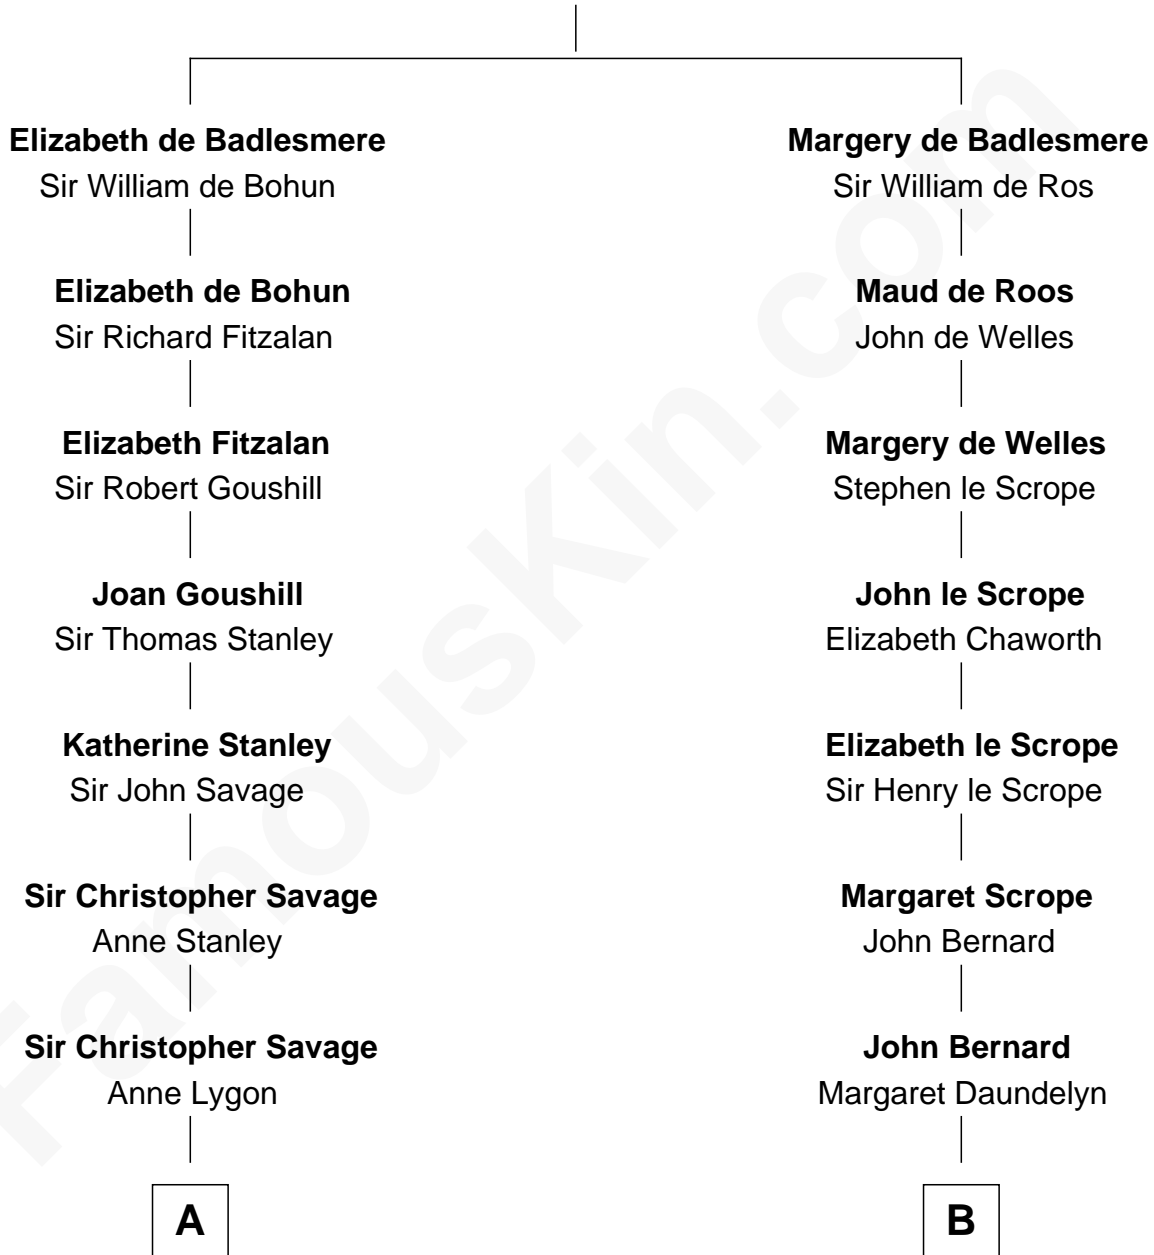

FamousKin.com
Relationship Chart of
Randolph Scott
Movie Actor

15th cousin 4 times removed of
William Henry Harrison
9th U.S. President

Bartholomew de Badlesmere
 Margaret de Clare

C

—
Joseph Minor Crane

Lavinia Lionberger

—
Lucy Lionberger Crane

George Grant Scott

—
Randolph Scott

Movie Actor

FamousKin.com