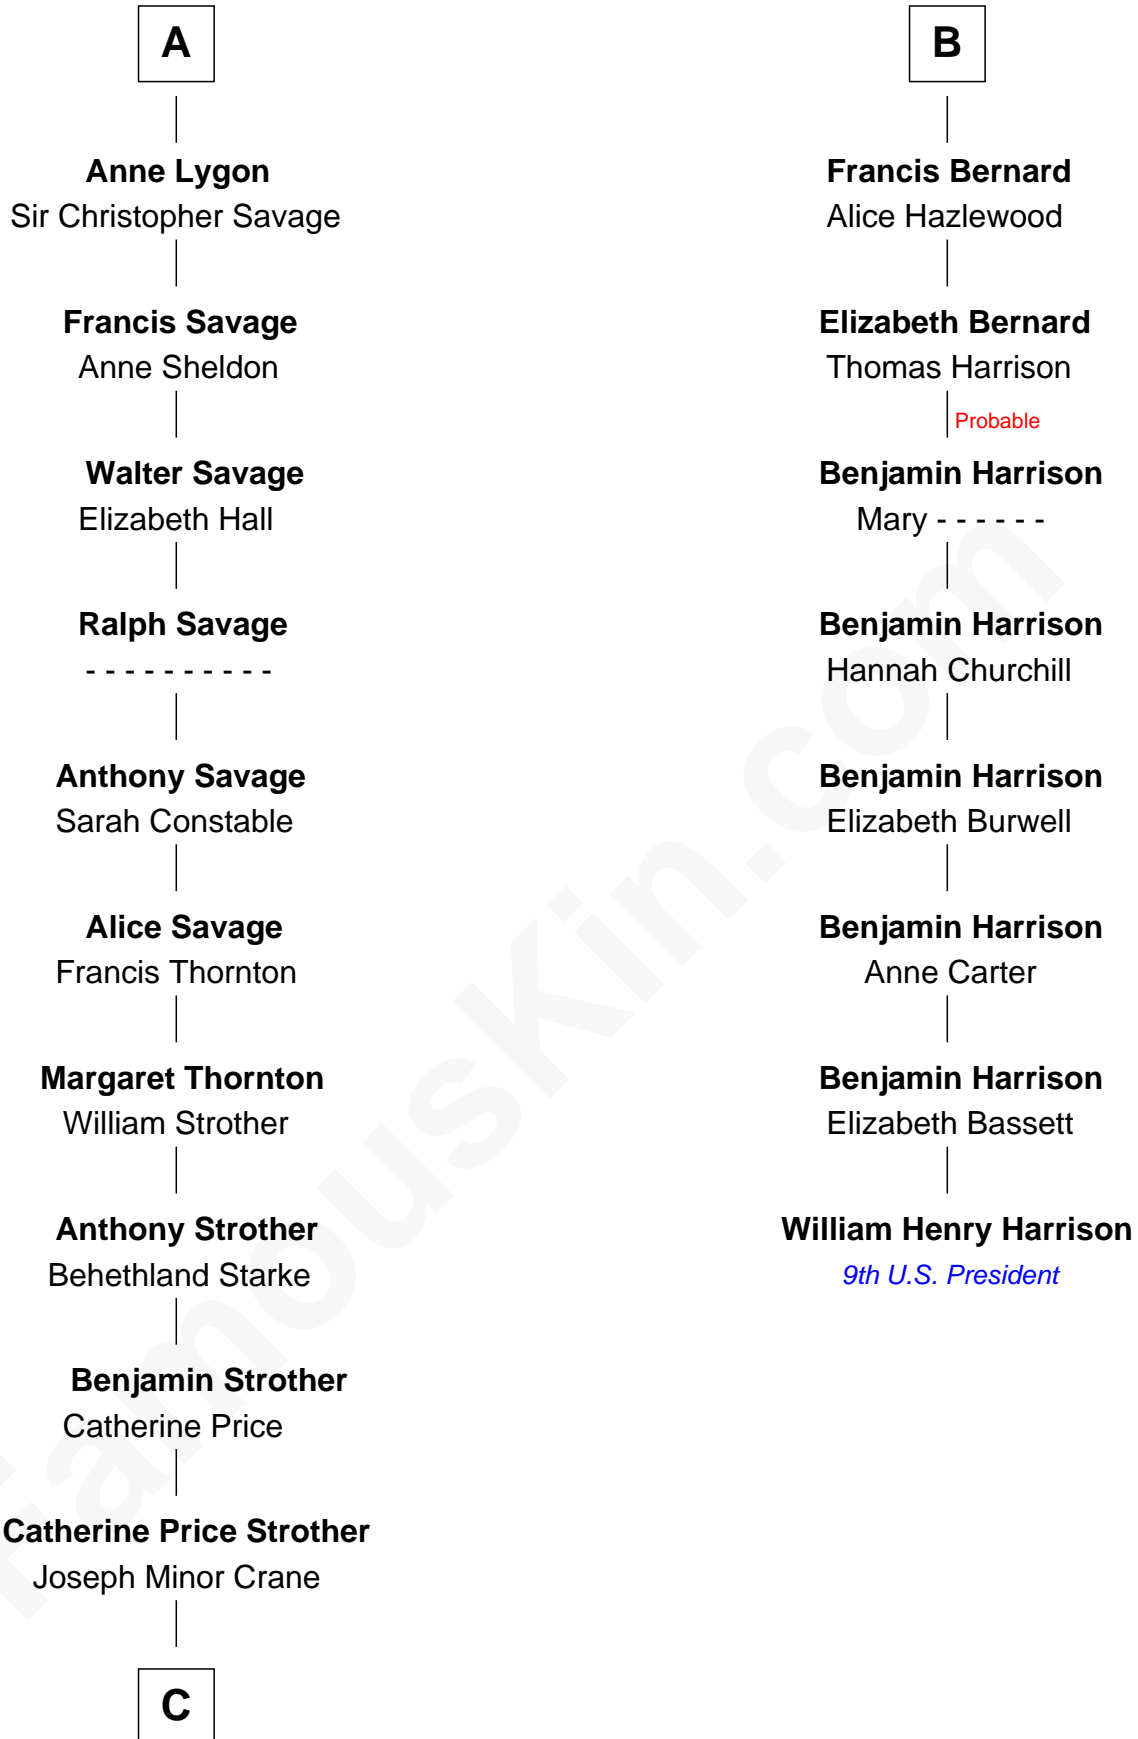

**FamousKin.com**  
**Relationship Chart of**  
**Randolph Scott**  
*Movie Actor*

14th cousin 6 times removed of  
**William Henry Harrison**  
*9th U.S. President*

**C**

—  
**John William Crane**

Margaret Ann Sadler

—  
**Joseph Minor Crane**

Lavinia Lionberger

—  
**Lucy Lionberger Crane**

George Grant Scott

—  
**Randolph Scott**

*Movie Actor*

FamousKin.com