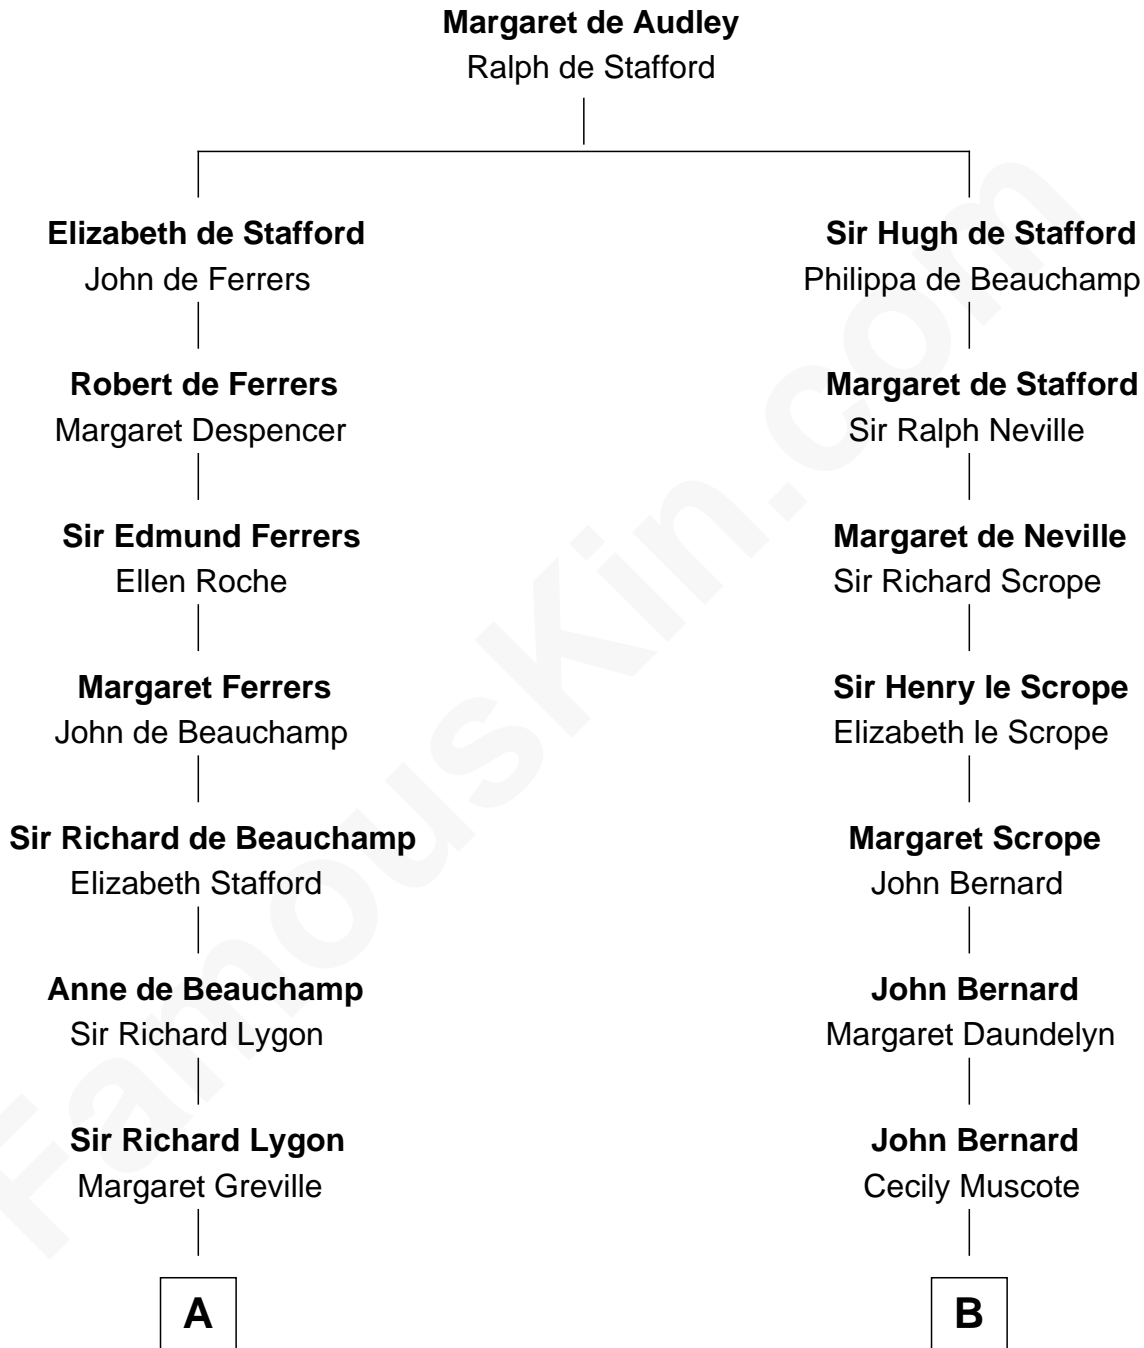

**FamousKin.com**  
**Relationship Chart of**  
**Randolph Scott**  
*Movie Actor*

14th cousin 6 times removed of  
**William Henry Harrison**  
*9th U.S. President*

**C**

—  
**John William Crane**

Margaret Ann Sadler

—  
**Joseph Minor Crane**

Lavinia Lionberger

—  
**Lucy Lionberger Crane**

George Grant Scott

—  
**Randolph Scott**

*Movie Actor*

FamousKin.com