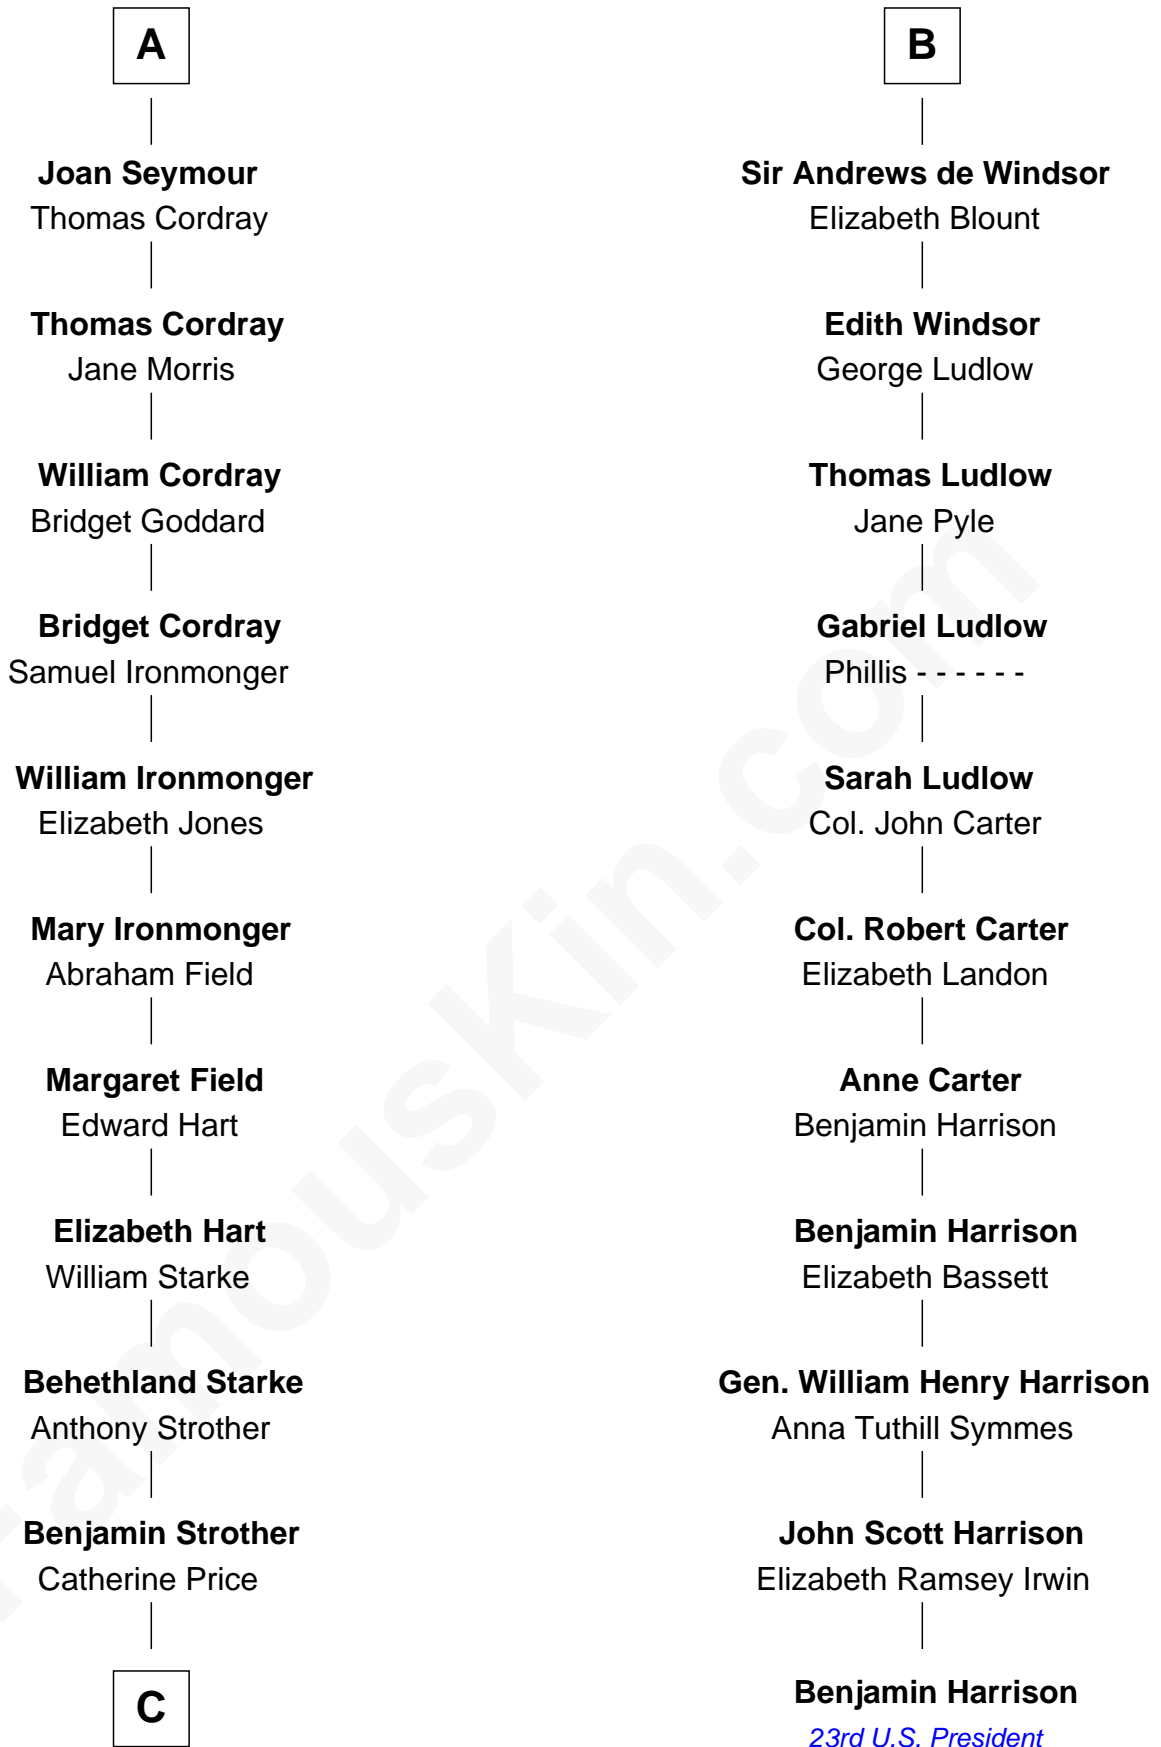

**FamousKin.com**  
**Relationship Chart of**  
**Randolph Scott**  
*Movie Actor*

17th cousin 4 times removed of  
**Benjamin Harrison**  
*23rd U.S. President*

**Sir Hugh de Courtenay**  
 Eleanor le Despencer

**C**

—  
**Catherine Price Strother**

Joseph Minor Crane

—  
**John William Crane**

Margaret Ann Sadler

—  
**Joseph Minor Crane**

Lavinia Lionberger

—  
**Lucy Lionberger Crane**

George Grant Scott

—  
**Randolph Scott**

*Movie Actor*

FamousKin.com