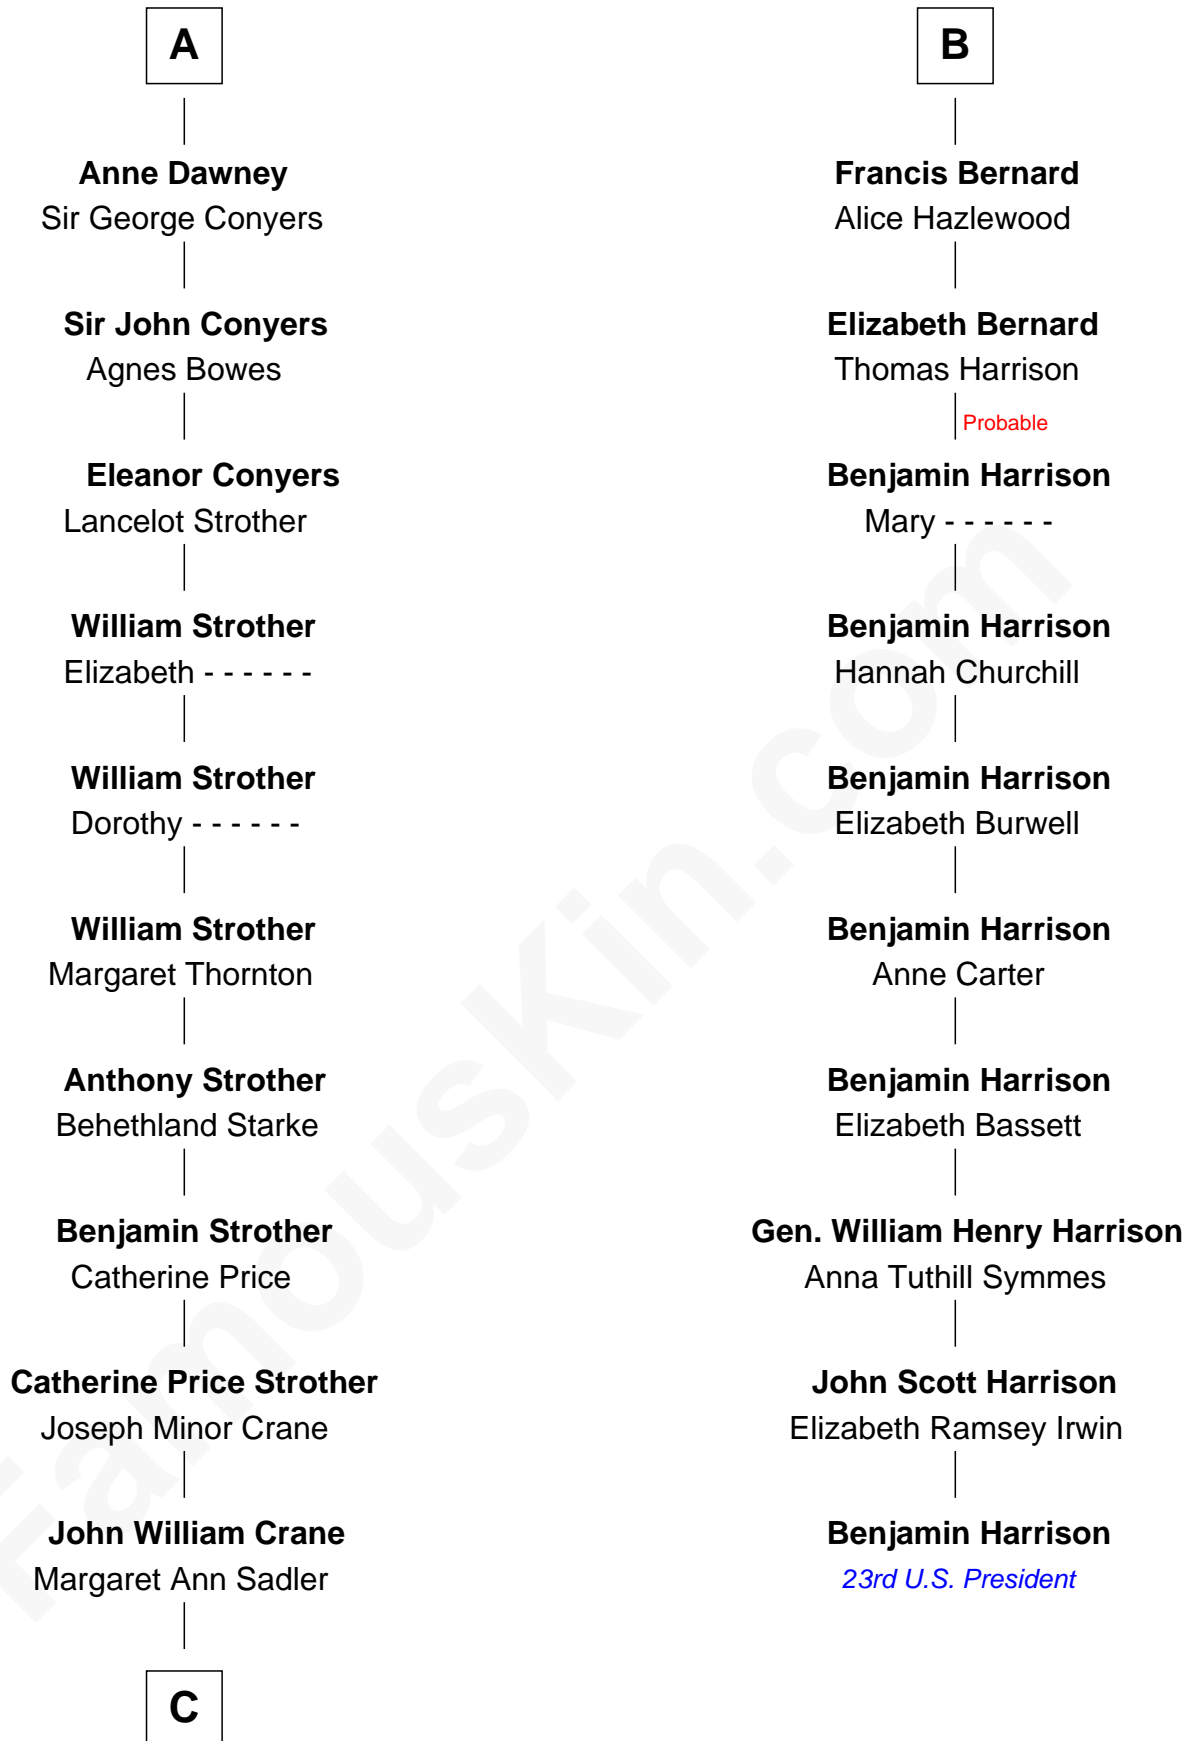

FamousKin.com
Relationship Chart of
Randolph Scott
Movie Actor

16th cousin 3 times removed of
Benjamin Harrison
23rd U.S. President

C

—
Joseph Minor Crane

Lavinia Lionberger

—
Lucy Lionberger Crane

George Grant Scott

—
Randolph Scott

Movie Actor

FamousKin.com