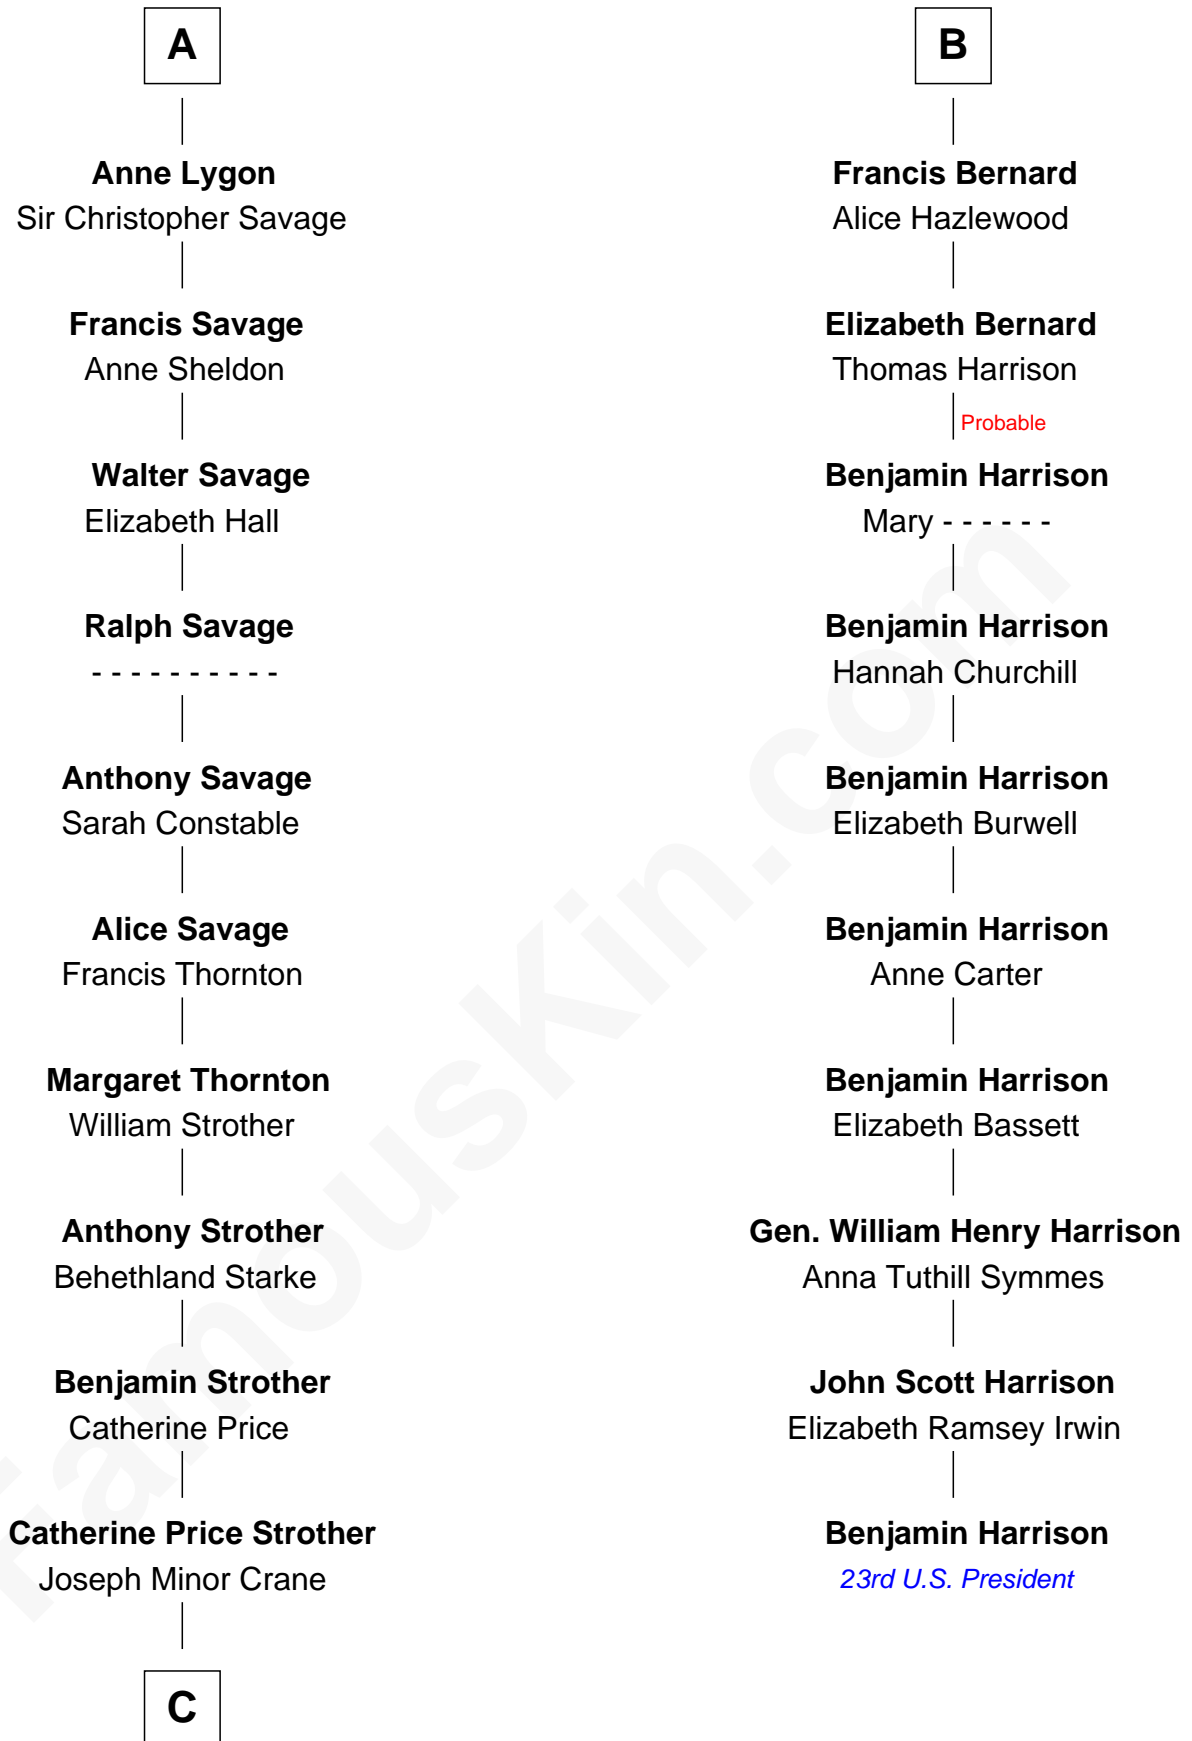

**FamousKin.com**  
**Relationship Chart of**  
**Randolph Scott**  
*Movie Actor*

16th cousin 4 times removed of  
**Benjamin Harrison**  
*23rd U.S. President*

**Margaret de Audley**  
 Ralph de Stafford

**C**

—  
**John William Crane**

Margaret Ann Sadler

—  
**Joseph Minor Crane**

Lavinia Lionberger

—  
**Lucy Lionberger Crane**

George Grant Scott

—  
**Randolph Scott**