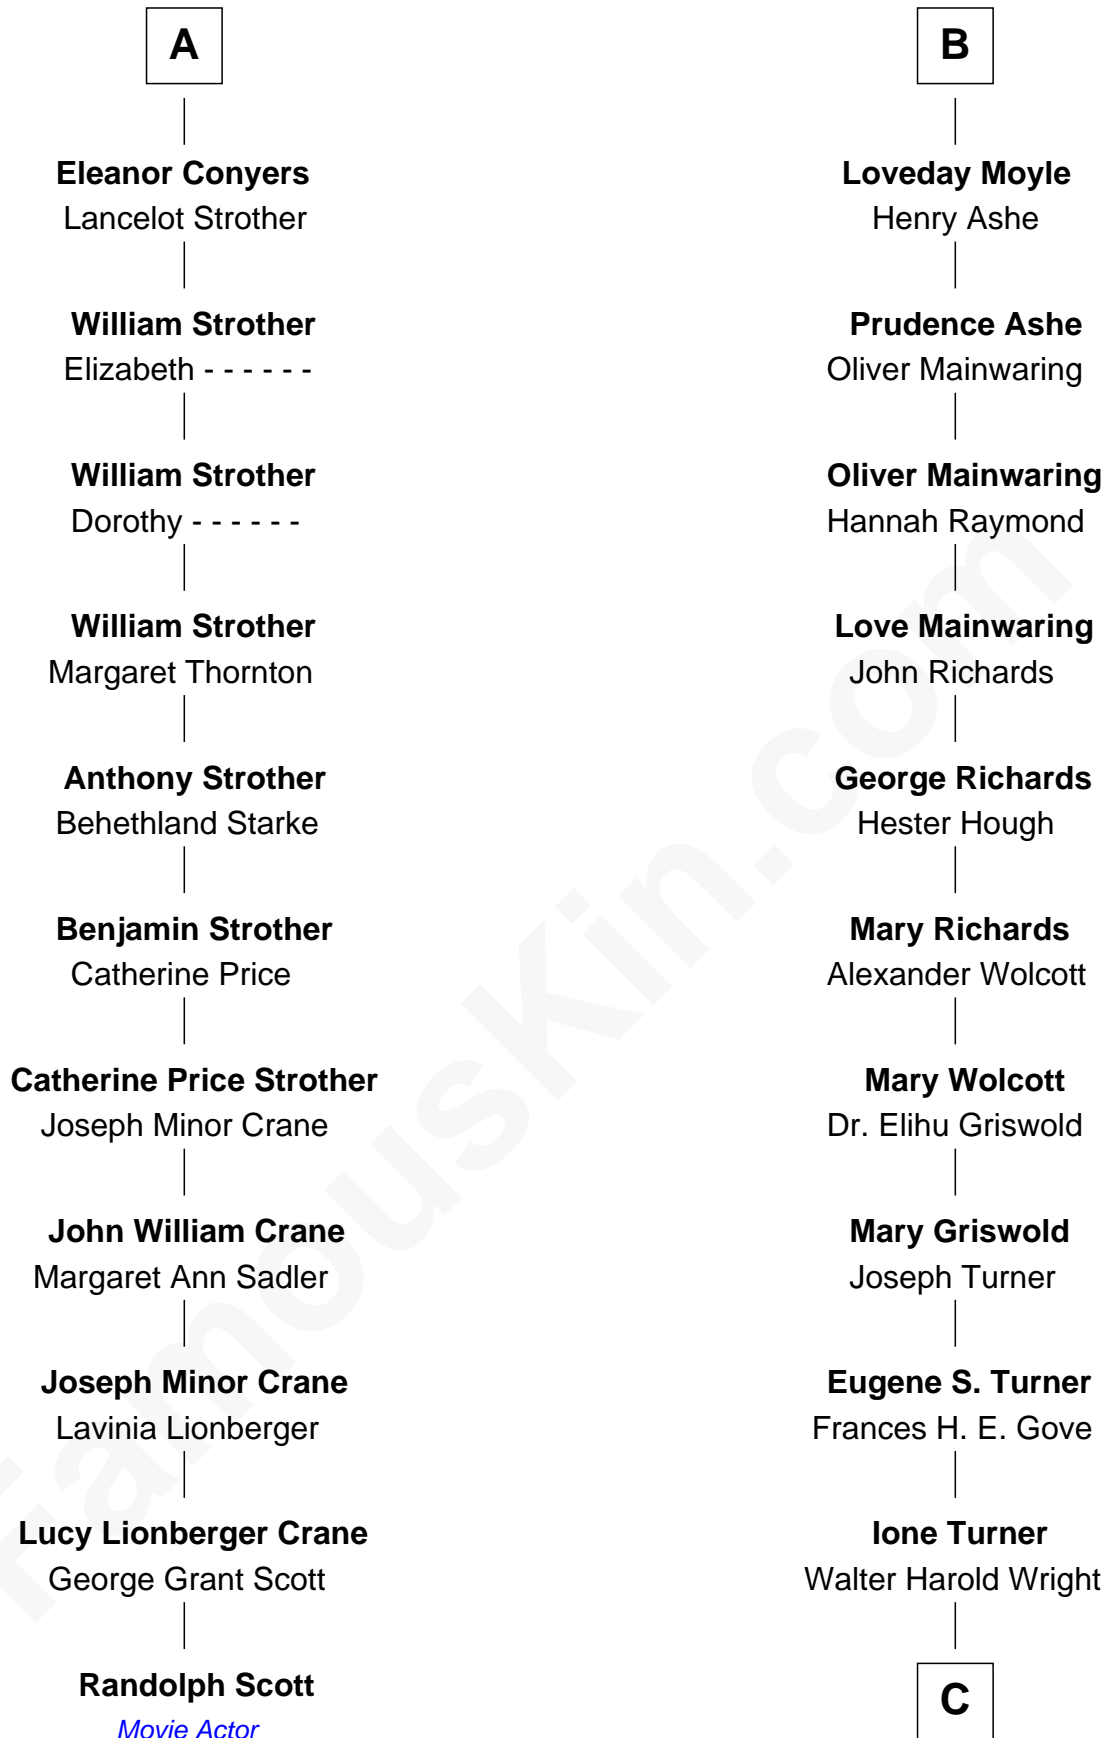

FamousKin.com
Relationship Chart of
Randolph Scott
Movie Actor

17th cousin 3 times removed of
Ed Helms
TV and Movie Actor

C

Inez Emeline Wright
George Pullen Jackson

Frances Helen Jackson
Fitzgerald Sale Parker