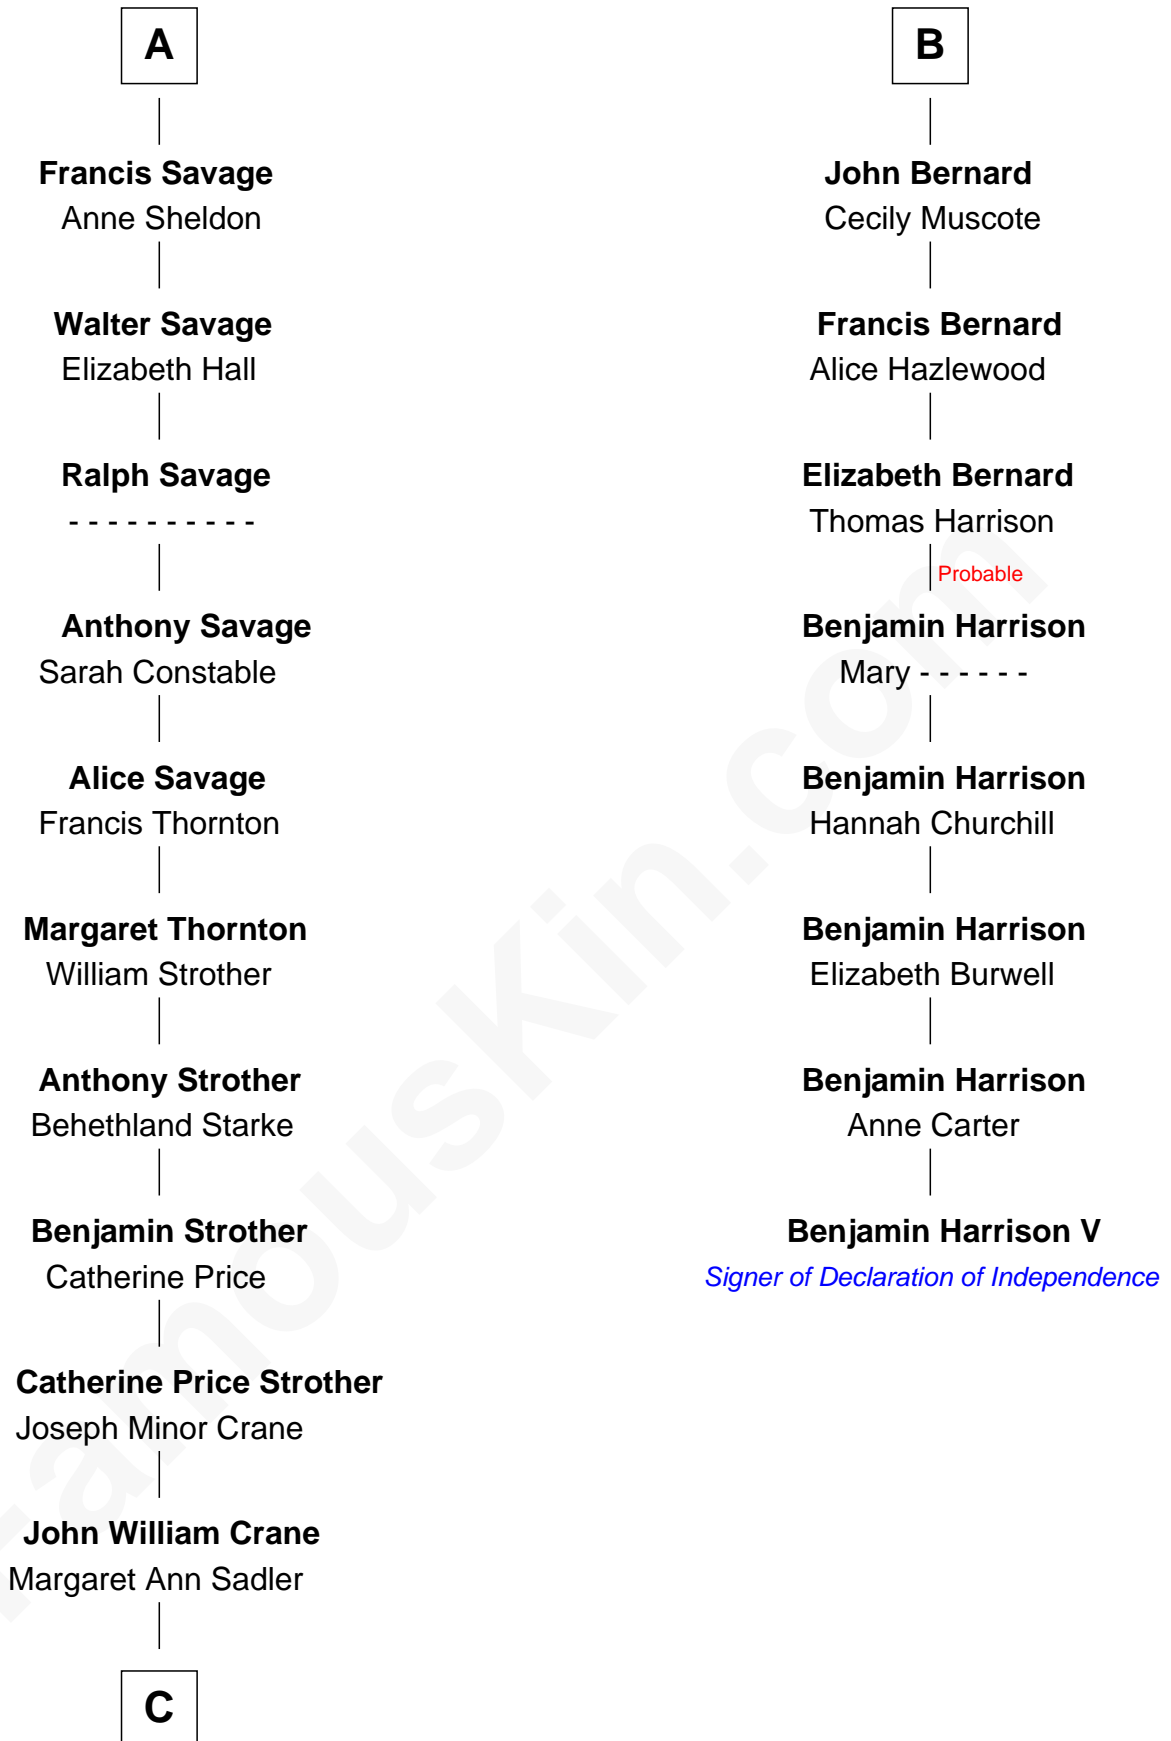

FamousKin.com

Relationship Chart of

Randolph Scott

Movie Actor

14th cousin 5 times removed of

Benjamin Harrison V

Signer of the Declaration of Independence

Bartholomew de Badlesmere

Margery de Badlesmere

Sir William de Ros

Maud de Roos

John de Welles

Margery de Welles

Stephen le Scrope

John le Scrope

Elizabeth Chaworth

Elizabeth le Scrope

Sir Henry le Scrope

Margaret Scrope

John Bernard

John Bernard

Margaret Daundelyn

B

C

—
Joseph Minor Crane

Lavinia Lionberger

—
Lucy Lionberger Crane

George Grant Scott

—
Randolph Scott

Movie Actor

FamousKin.com