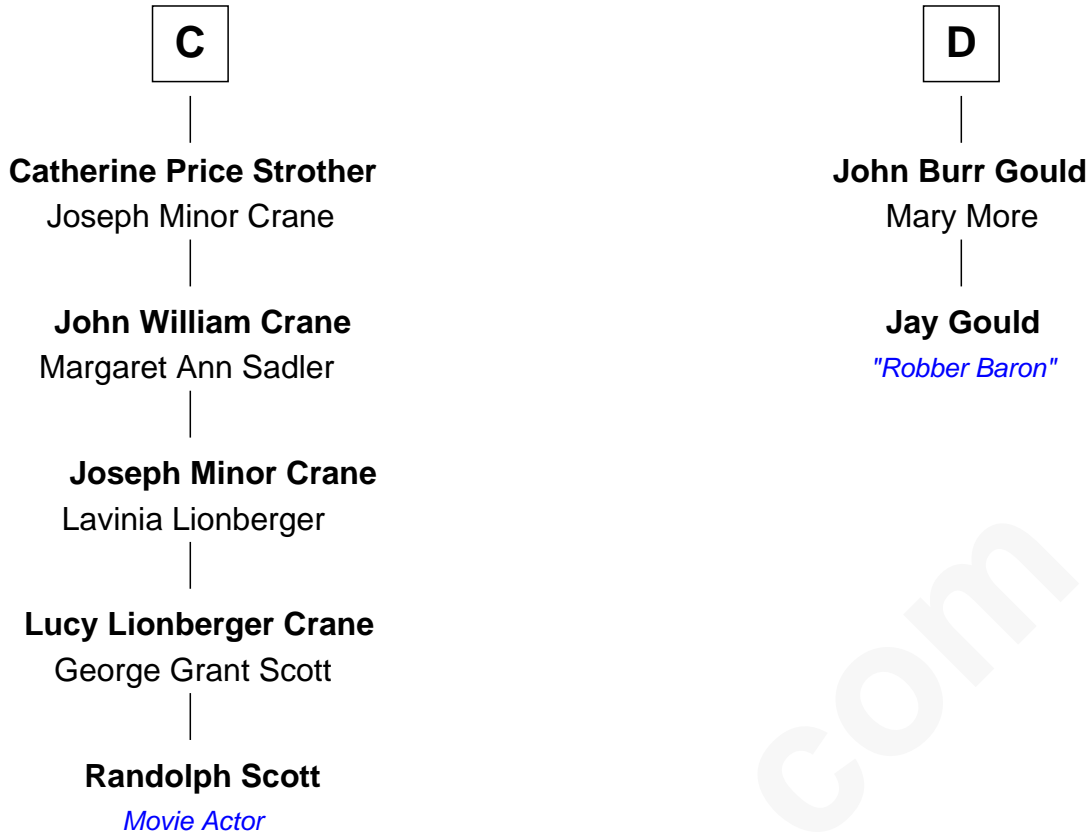

FamousKin.com
Relationship Chart of
Randolph Scott
Movie Actor

18th cousin 3 times removed of
Jay Gould
American Railroad "Robber Baron"

FamousKin.com