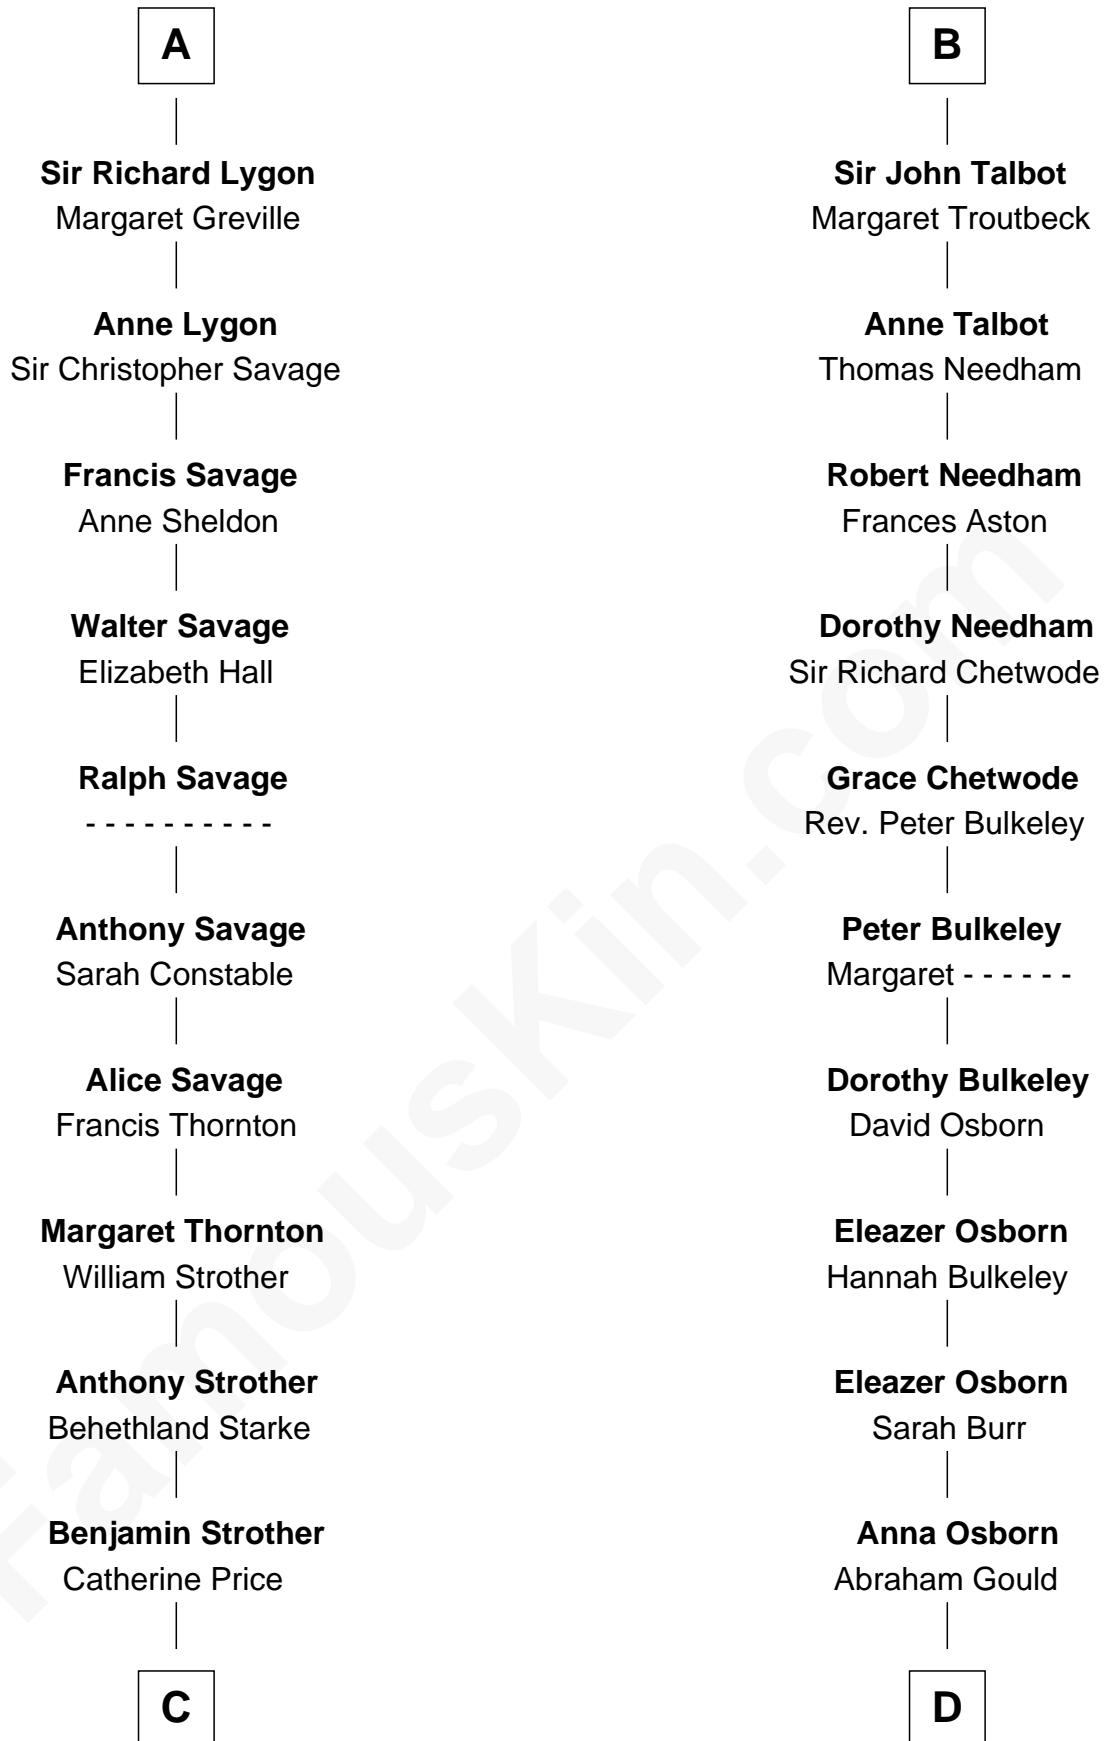

FamousKin.com
Relationship Chart of
Randolph Scott
Movie Actor

18th cousin 3 times removed of
Jay Gould
American Railroad "Robber Baron"

FamousKin.com