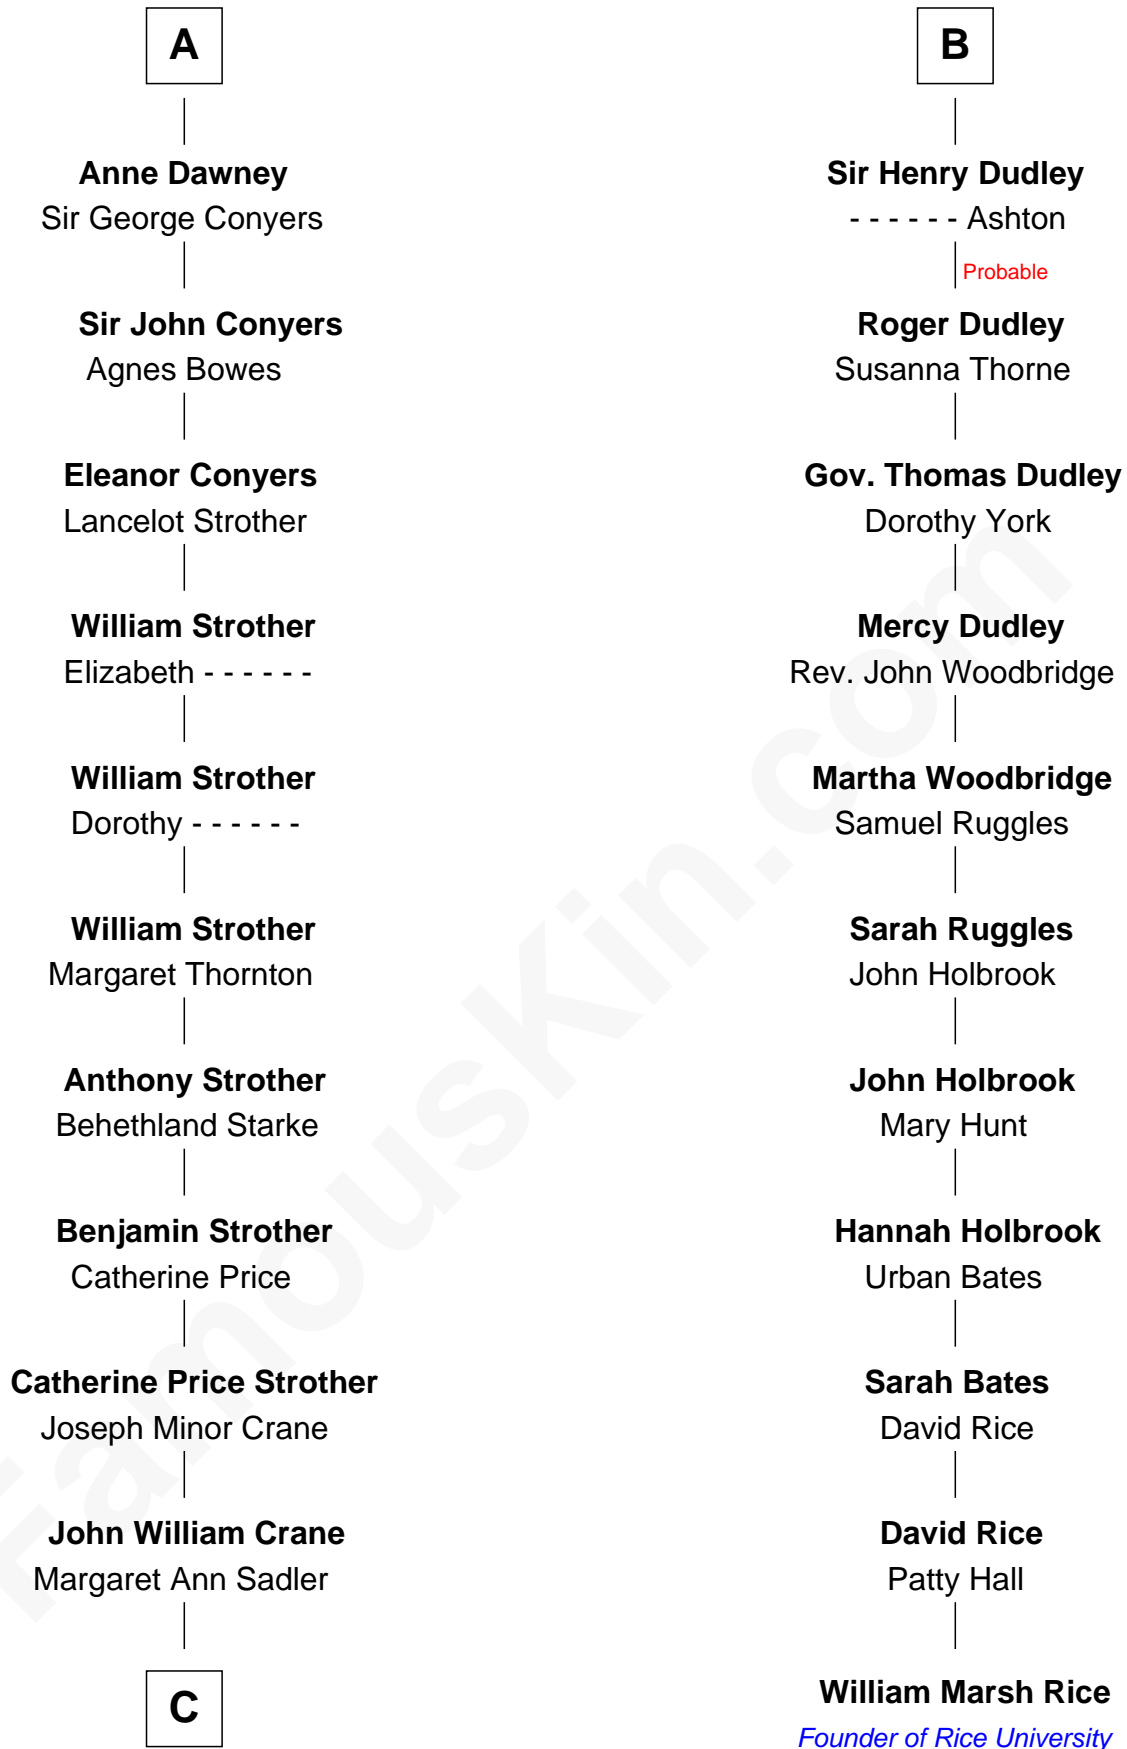

**FamousKin.com**  
**Relationship Chart of**  
**Randolph Scott**  
*Movie Actor*

17th cousin 2 times removed of  
**William Marsh Rice**  
*Founder of Rice University*

**C**

—  
**Joseph Minor Crane**

Lavinia Lionberger

—  
**Lucy Lionberger Crane**

George Grant Scott

—  
**Randolph Scott**

*Movie Actor*

FamousKin.com