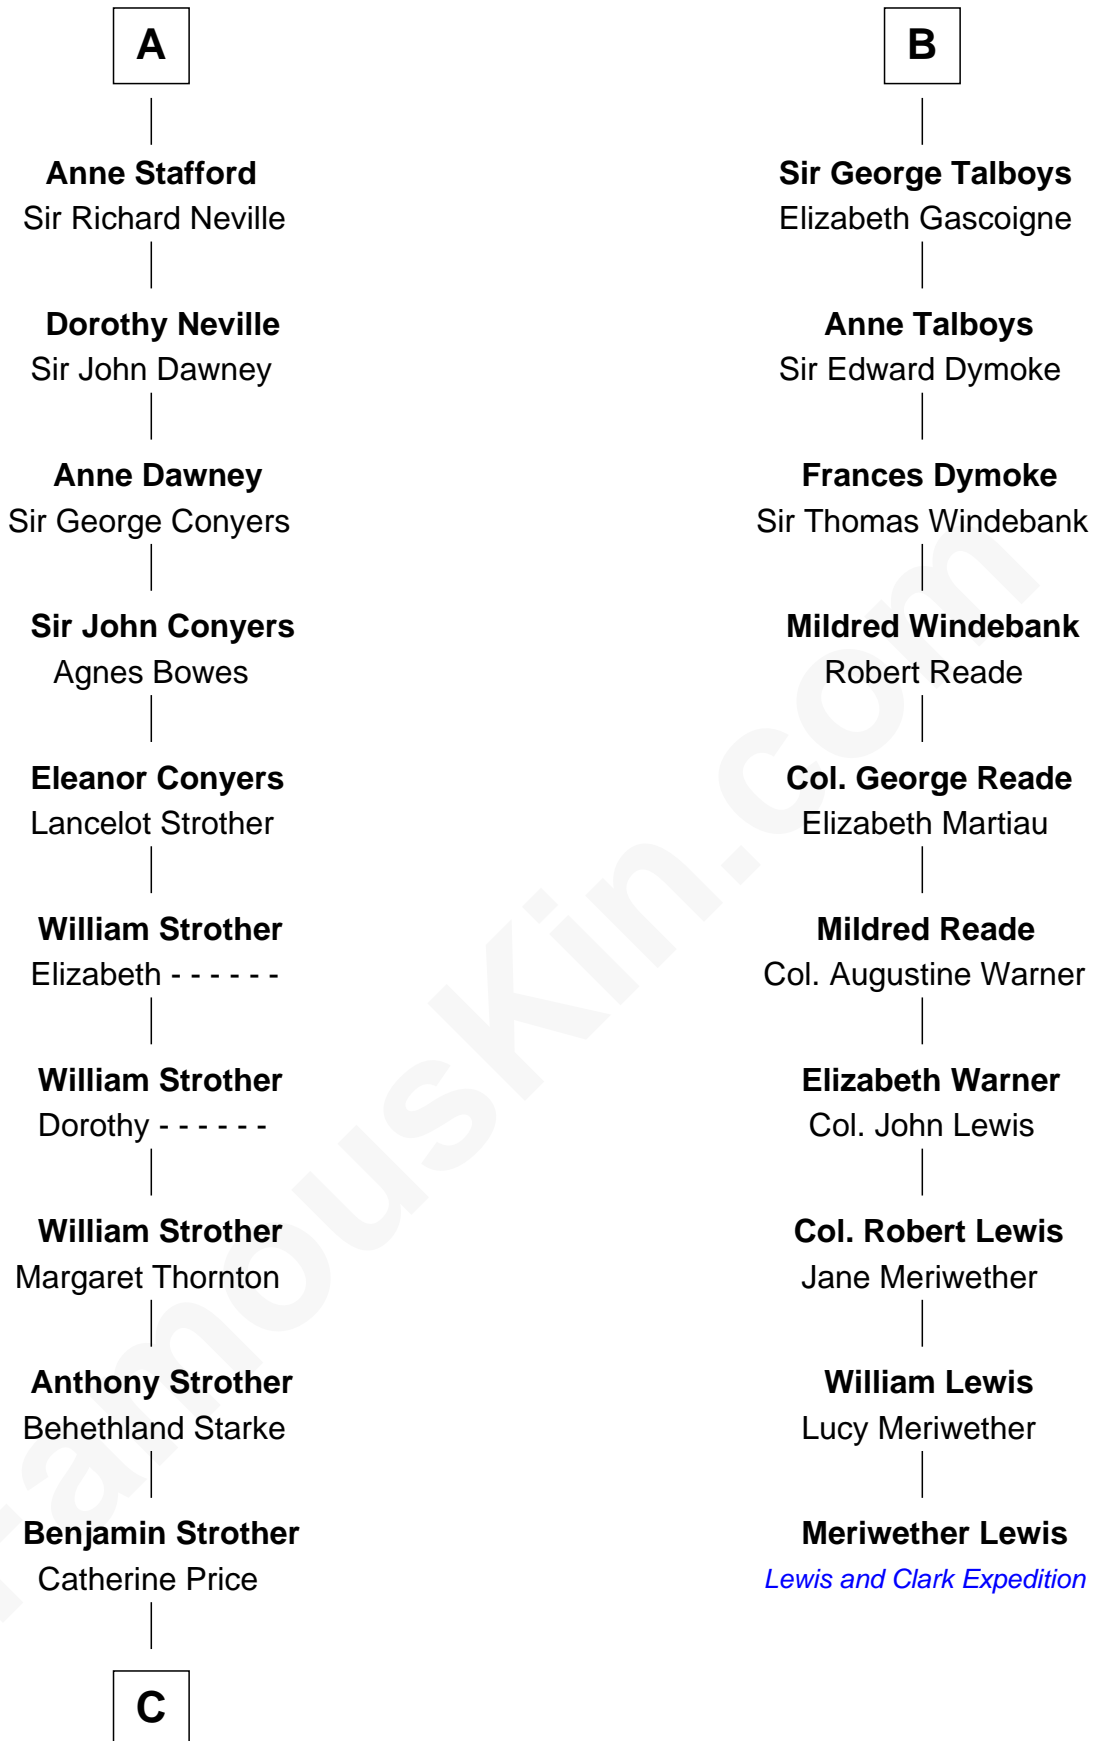

FamousKin.com
Relationship Chart of
Randolph Scott
Movie Actor

16th cousin 5 times removed of
Meriwether Lewis
Lewis and Clark Expedition

C

—
Catherine Price Strother

Joseph Minor Crane

—
John William Crane

Margaret Ann Sadler

—
Joseph Minor Crane

Lavinia Lionberger

—
Lucy Lionberger Crane

George Grant Scott

—
Randolph Scott

Movie Actor

FamousKin.com