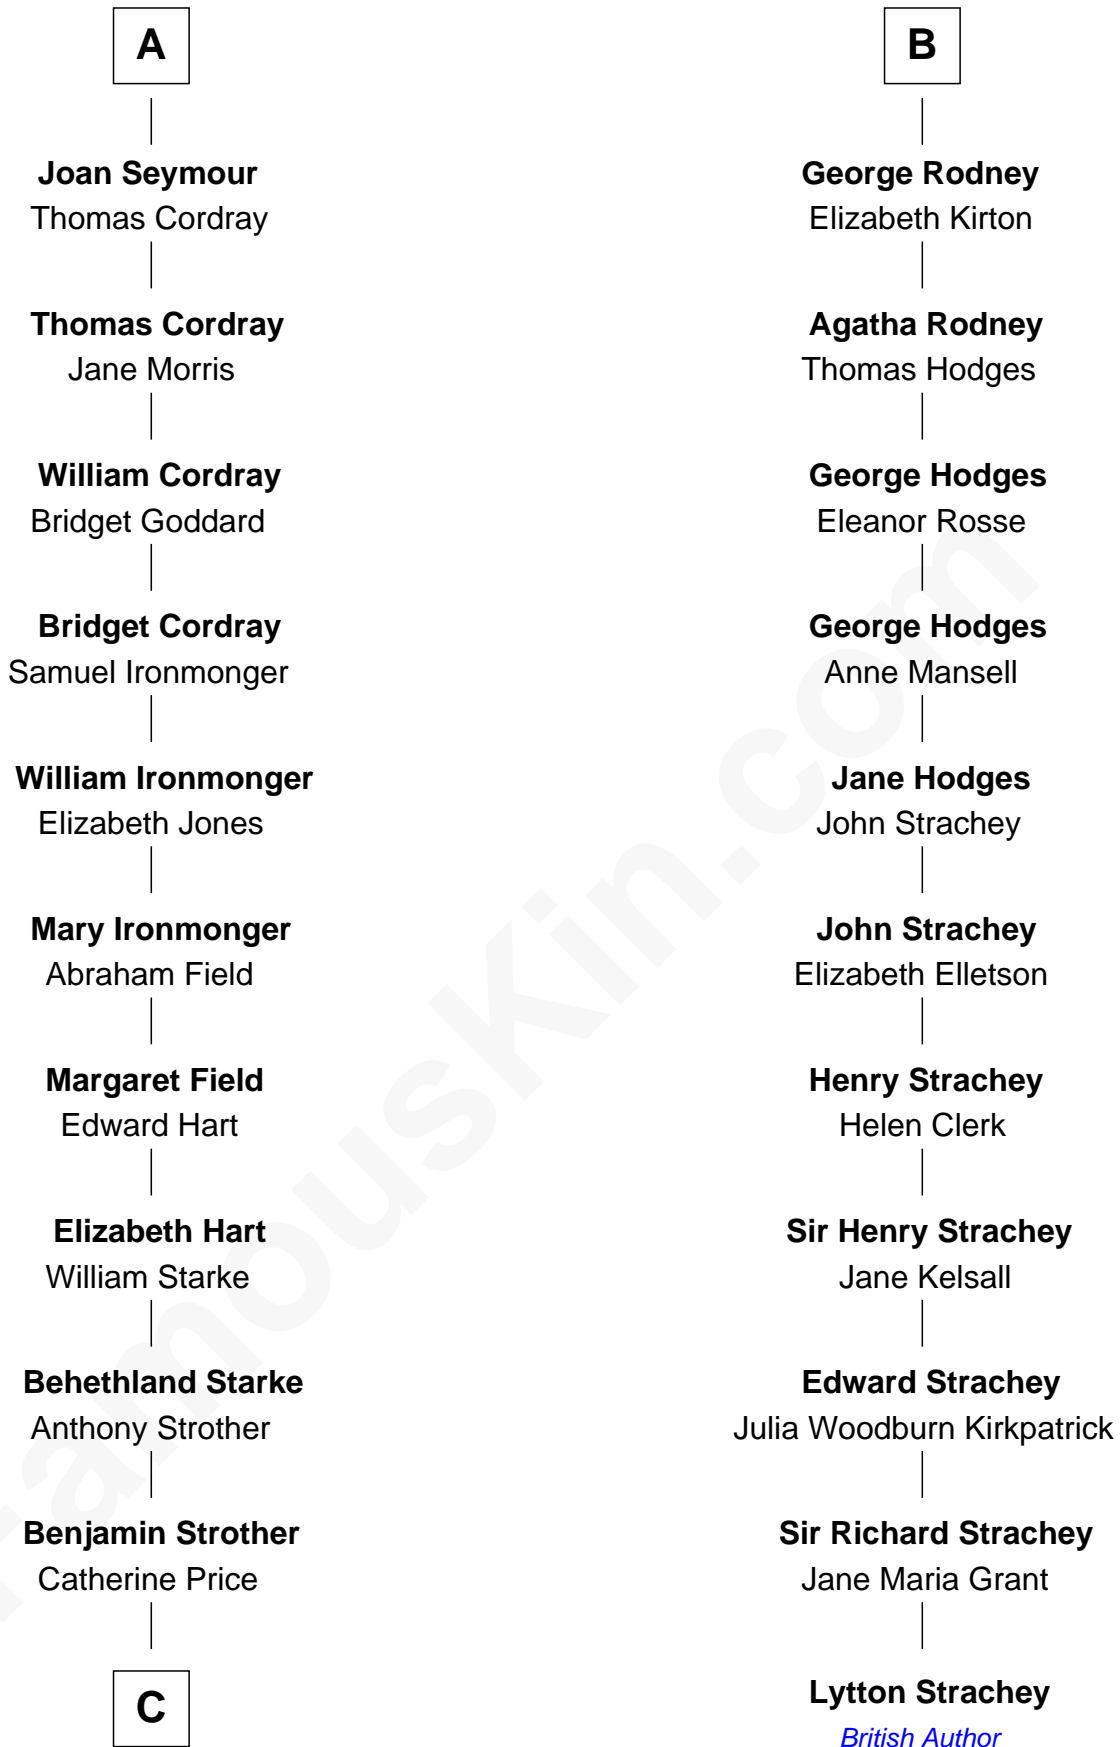

FamousKin.com
Relationship Chart of
Randolph Scott
Movie Actor

17th cousin 4 times removed of

Lytton Strachey
Author and Co-Founder of Bloomsbury Group

C

—
Catherine Price Strother

Joseph Minor Crane

—
John William Crane

Margaret Ann Sadler

—
Joseph Minor Crane

Lavinia Lionberger

—
Lucy Lionberger Crane

George Grant Scott

—
Randolph Scott

Movie Actor