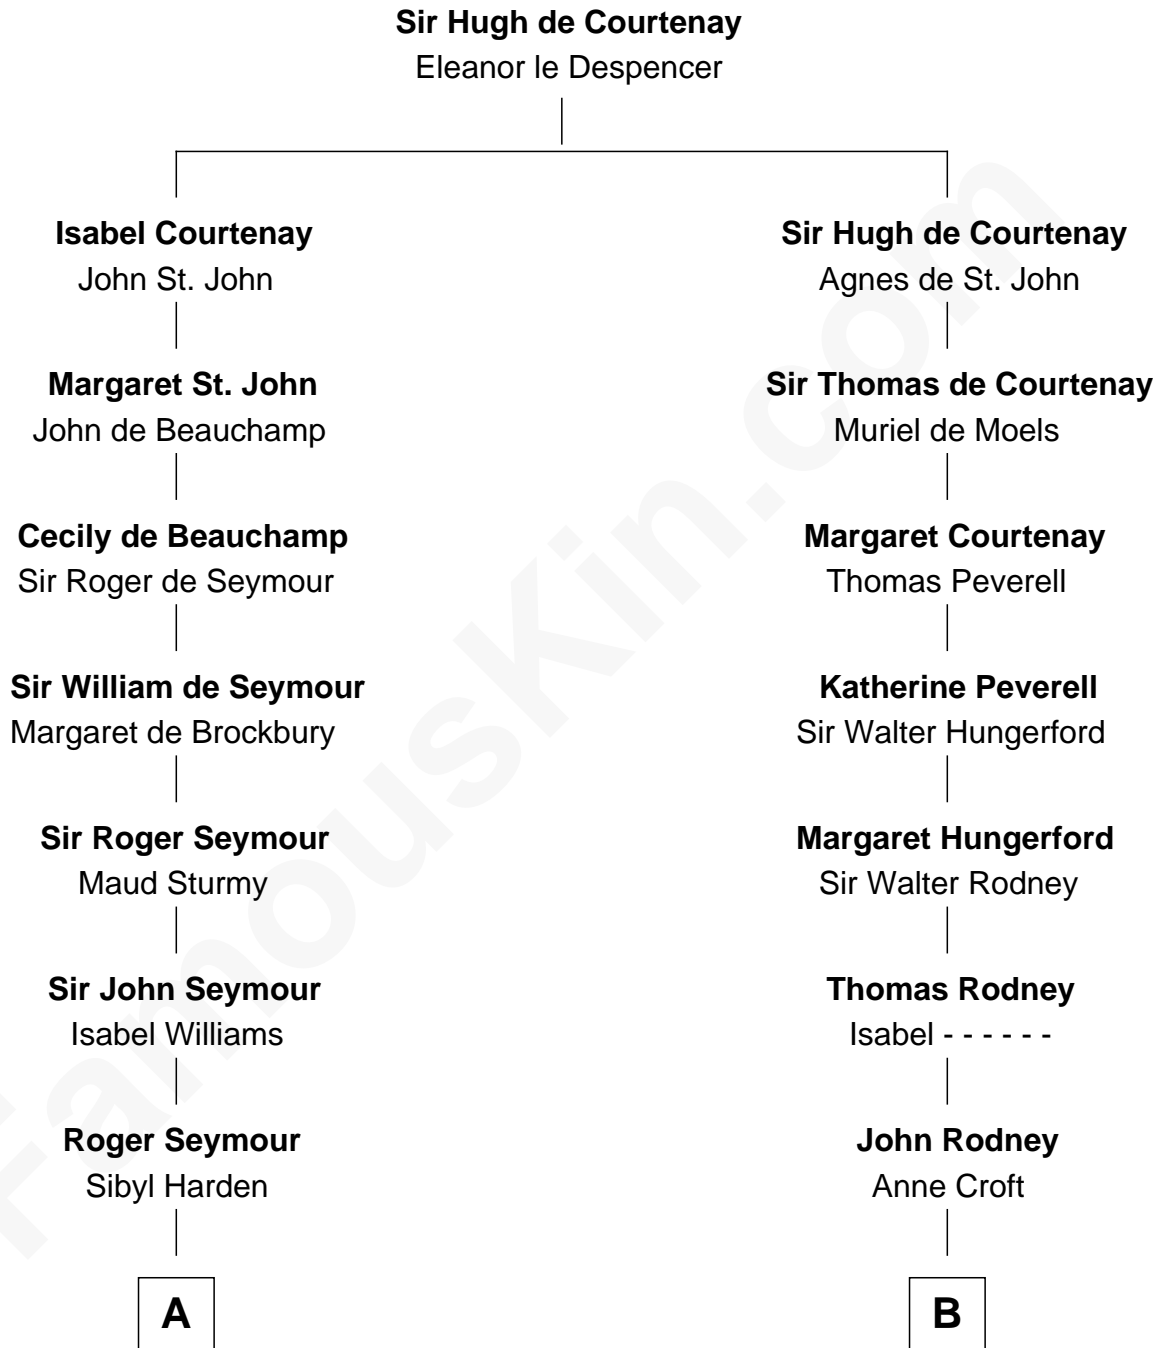

FamousKin.com
Relationship Chart of
Randolph Scott
Movie Actor

17th cousin 4 times removed of

Lytton Strachey
Author and Co-Founder of Bloomsbury Group

C

—
Catherine Price Strother

Joseph Minor Crane

—
John William Crane

Margaret Ann Sadler

—
Joseph Minor Crane

Lavinia Lionberger

—
Lucy Lionberger Crane

George Grant Scott

—
Randolph Scott

Movie Actor