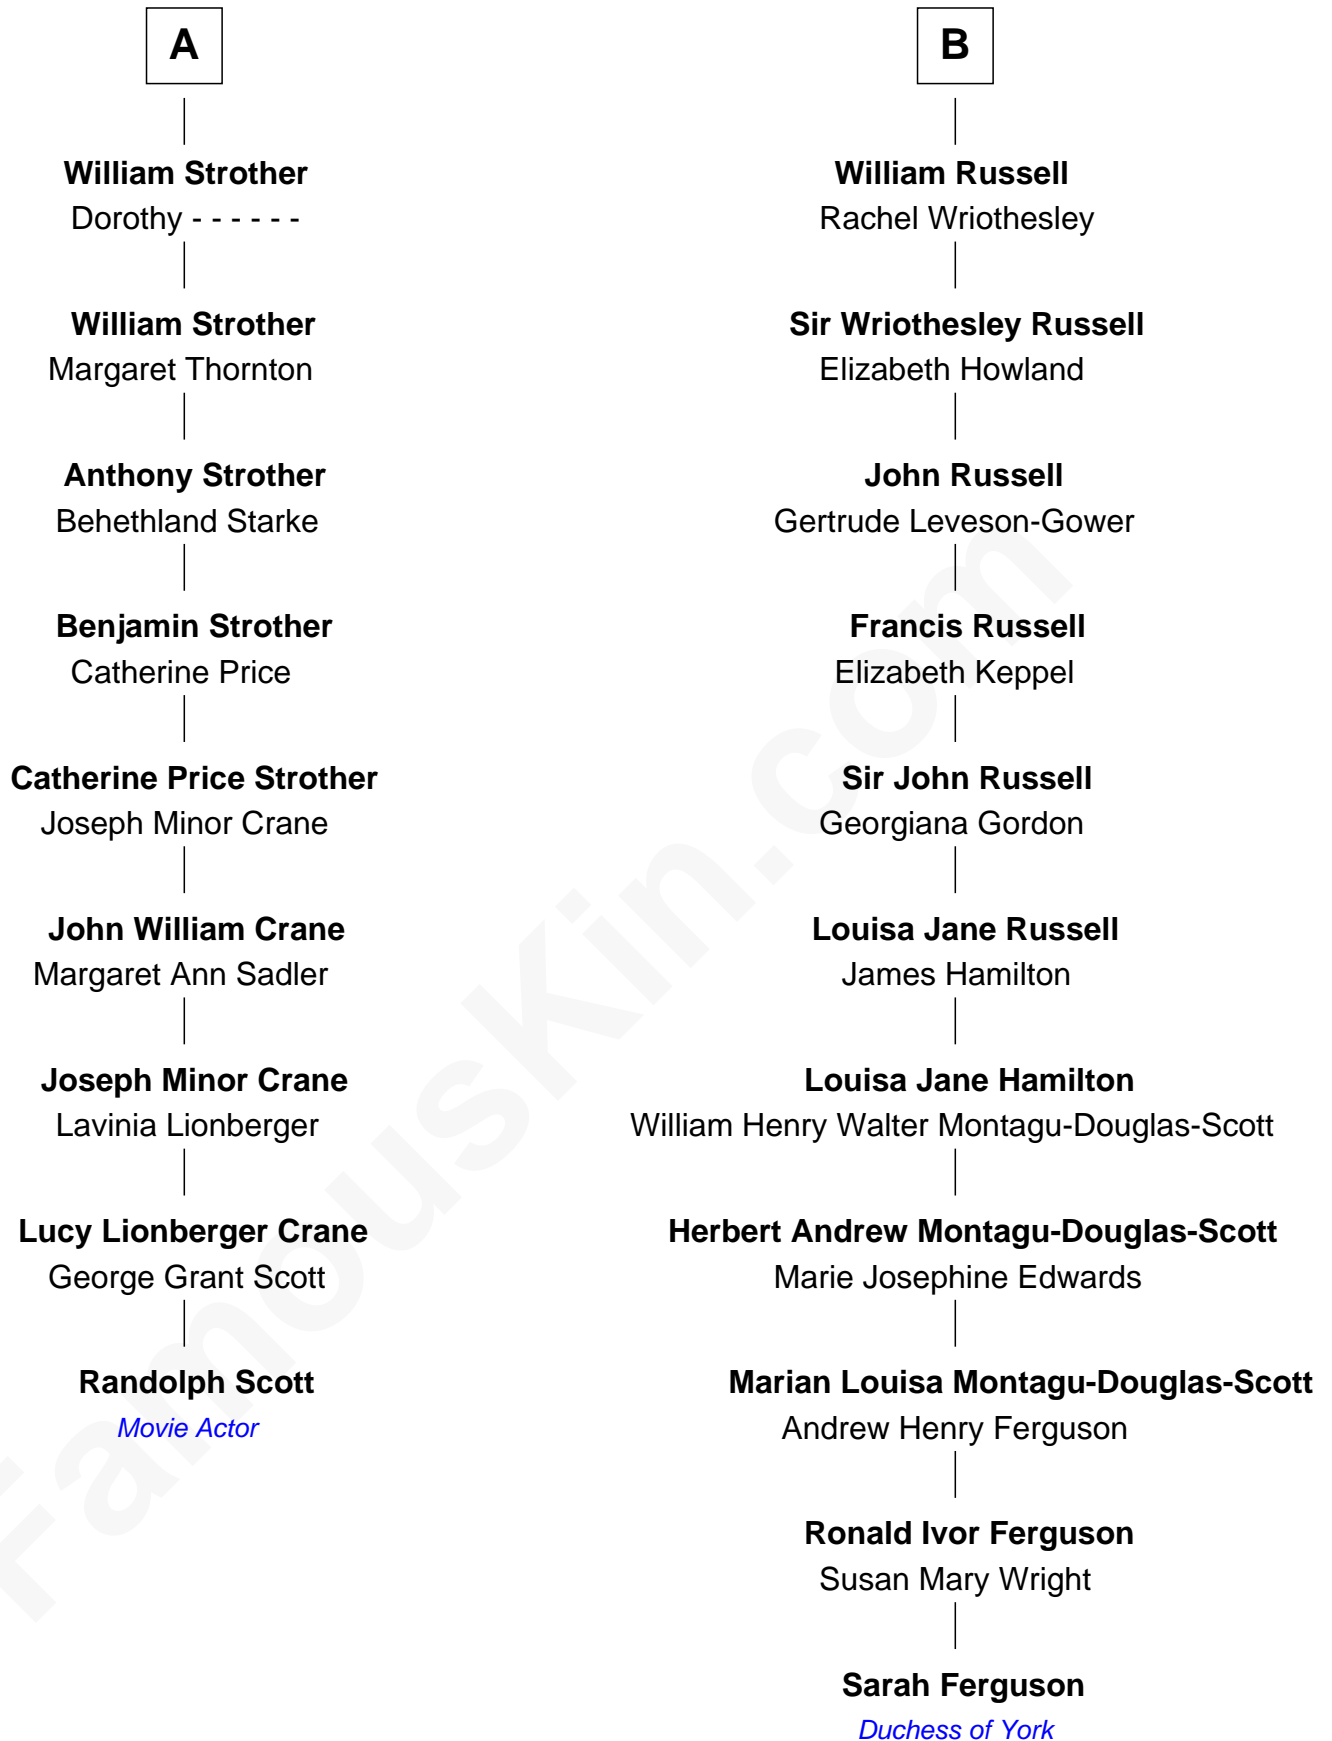

FamousKin.com
Relationship Chart of
Randolph Scott
Movie Actor

15th cousin 2 times removed of
Sarah Ferguson
Duchess of York

Sarah Ferguson photo by [Norbert Aepli](#) ([CC BY 3.0](#))