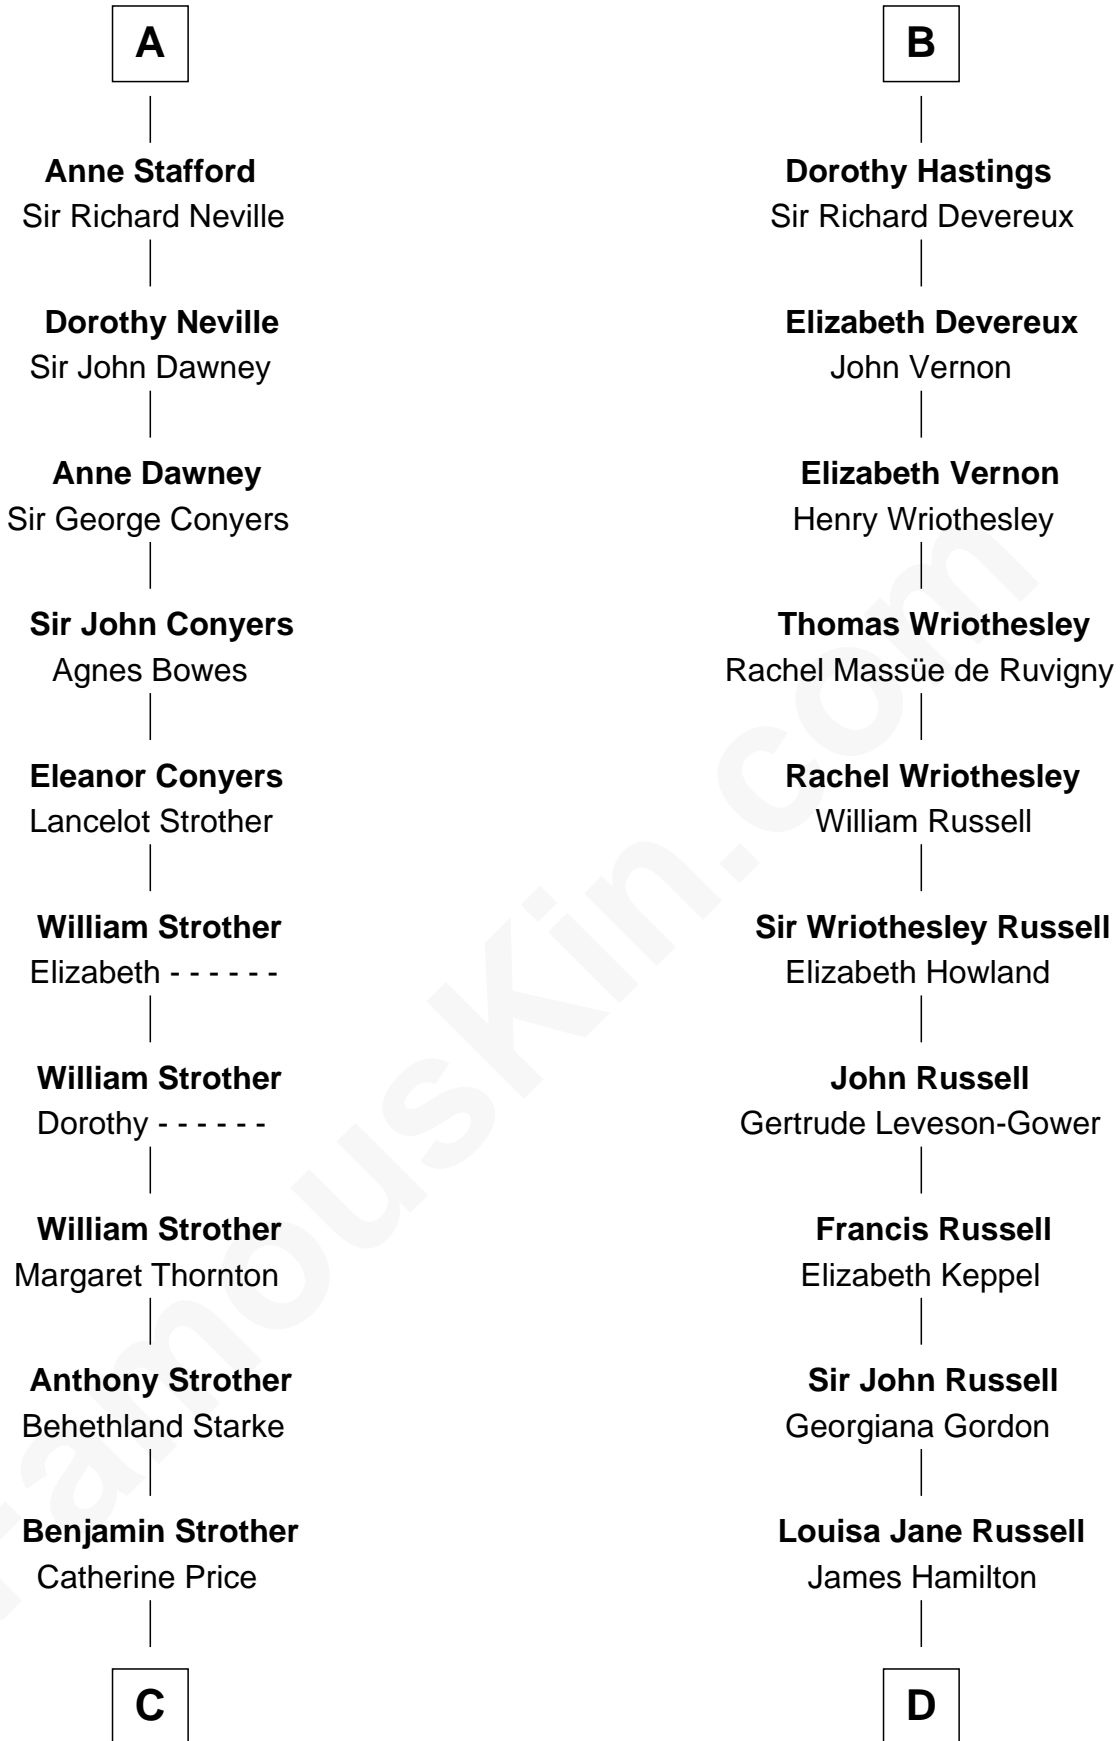

FamousKin.com Relationship Chart of

Randolph Scott

Movie Actor

21st cousin of

Sarah Ferguson

Duchess of York

John de Botetourte

Maud FitzThomas

Ada de Botetourte
Sir John de St. Philibert

Maud de St. Philibert
Sir Warin Trussell

Maud Trussell
Sir John de Hastang

Maud de Hastang
Ralph Stafford

Sir Humphrey Stafford
Elizabeth Burdet

Sir Humphrey Stafford
Eleanor Aylesbury

Humphrey Stafford
Katherine Fray

A

Elizabeth de Botetourte

William de Latimer

Elizabeth le Latimer
Sir John Camoys

Sir Thomas Camoys
Elizabeth de Louches

Alice Camoys
Sir Leonard Hastings

Sir William Hastings
Katherine Neville

Sir Edward Hastings
Mary Hungerford

Sir George Hastings
Anne Stafford

B

C

Catherine Price Strother

Joseph Minor Crane

John William Crane

Margaret Ann Sadler