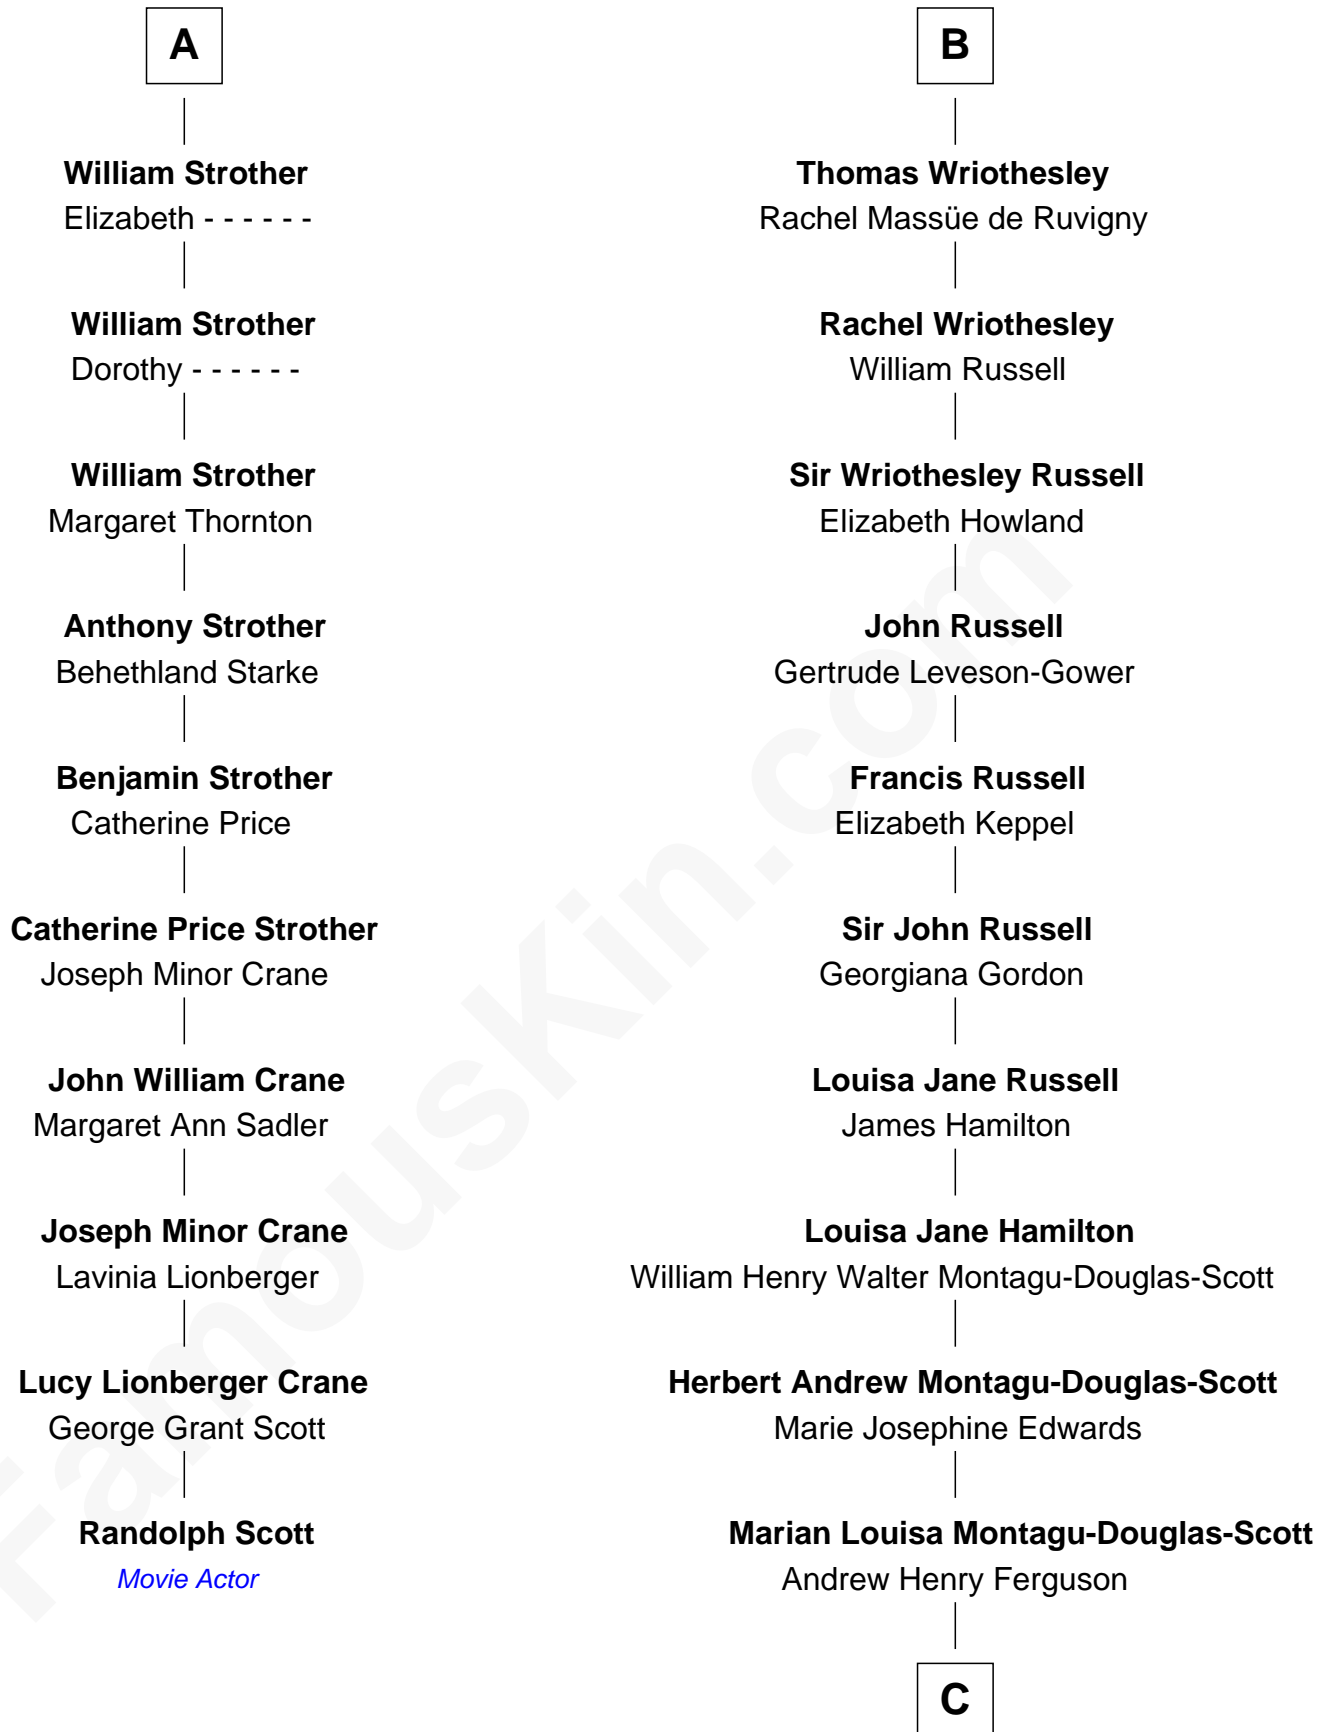

FamousKin.com Relationship Chart of

Randolph Scott

Movie Actor

16th cousin 2 times removed of

Sarah Ferguson

Duchess of York

Sir William Bouchier

Anne Plantagenet

C

Ronald Ivor Ferguson

Susan Mary Wright

Sarah Ferguson

Duchess of York

FamousKin.com