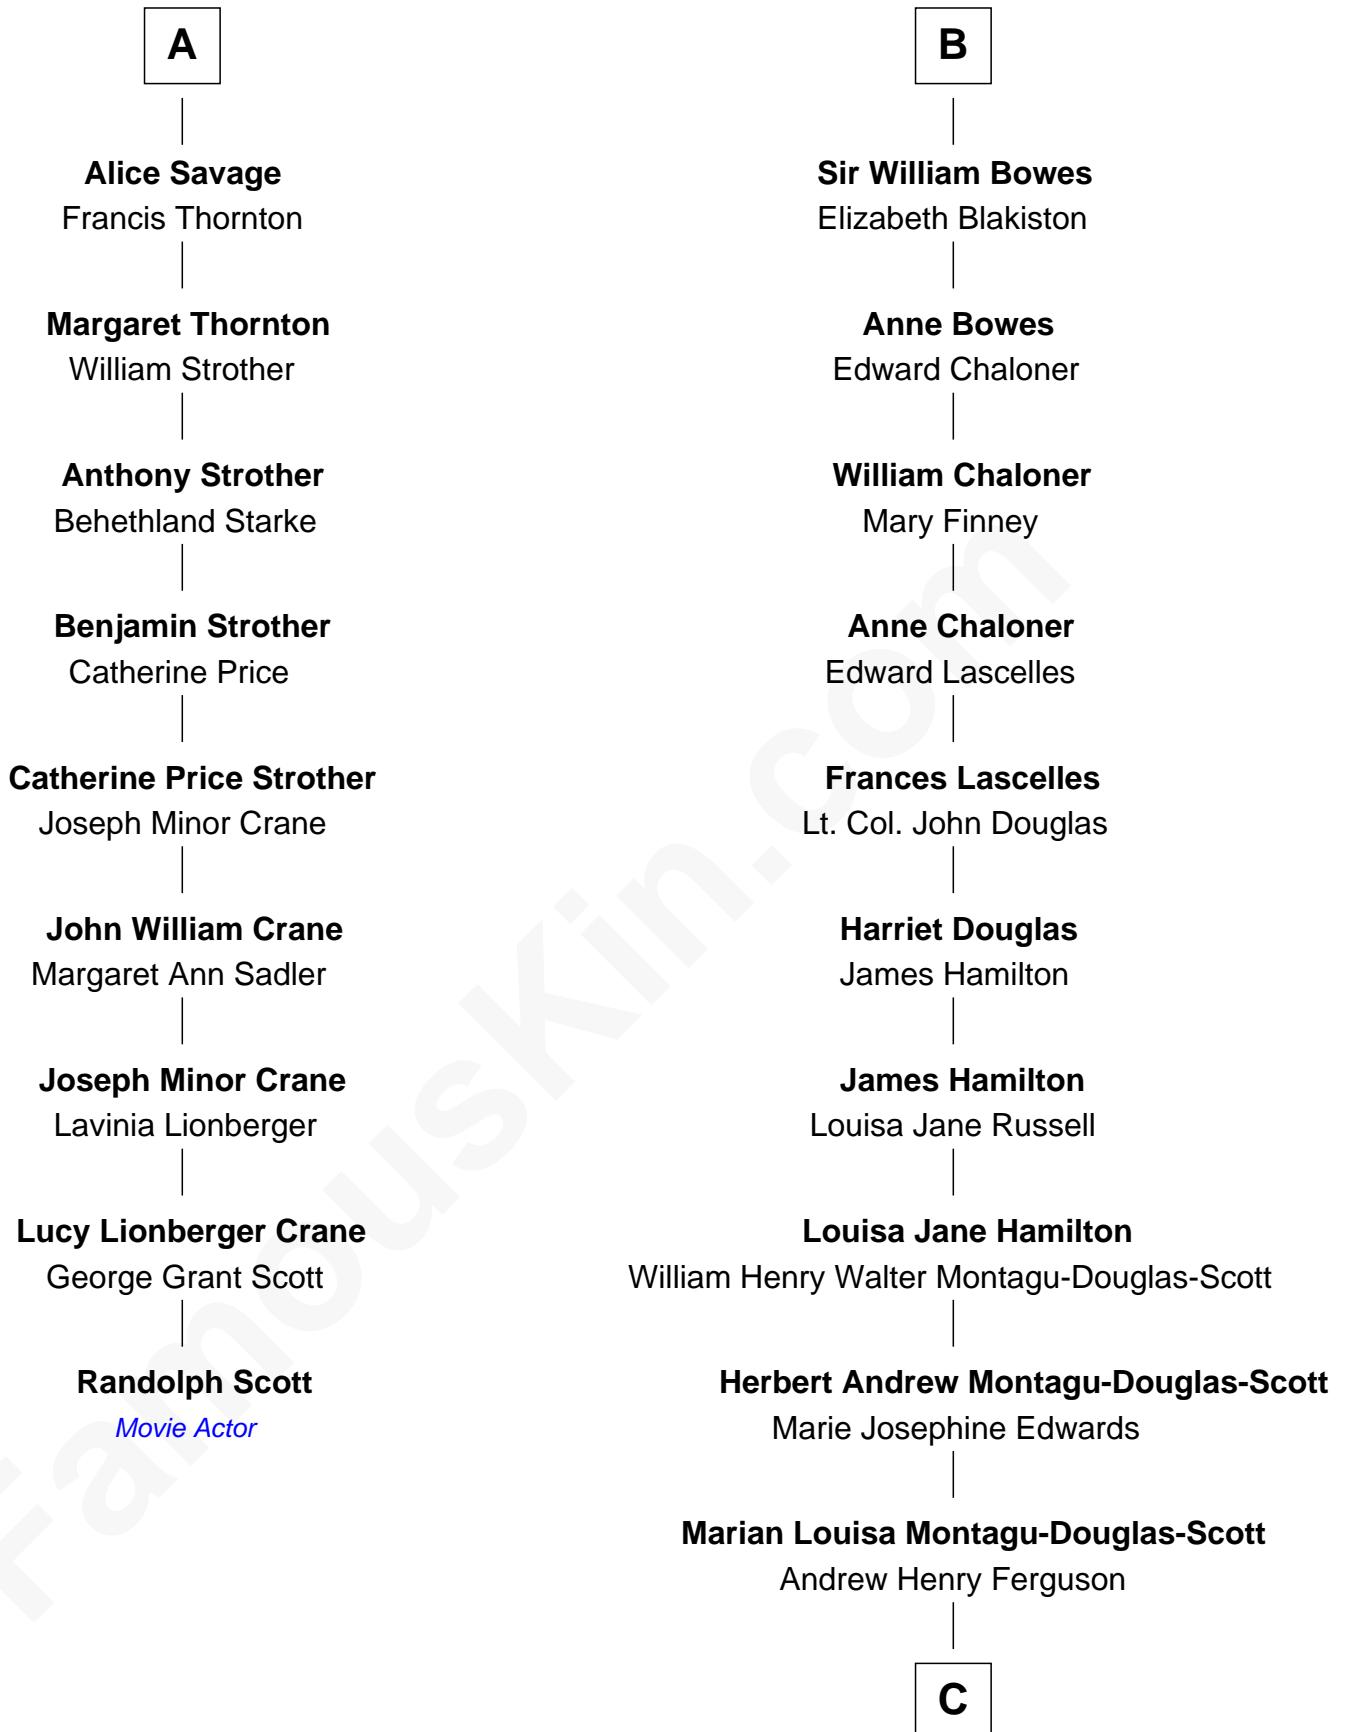

FamousKin.com
Relationship Chart of
Randolph Scott
Movie Actor

15th cousin 3 times removed of
Sarah Ferguson
Duchess of York

C

Ronald Ivor Ferguson

Susan Mary Wright

Sarah Ferguson

Duchess of York

FamousKin.com