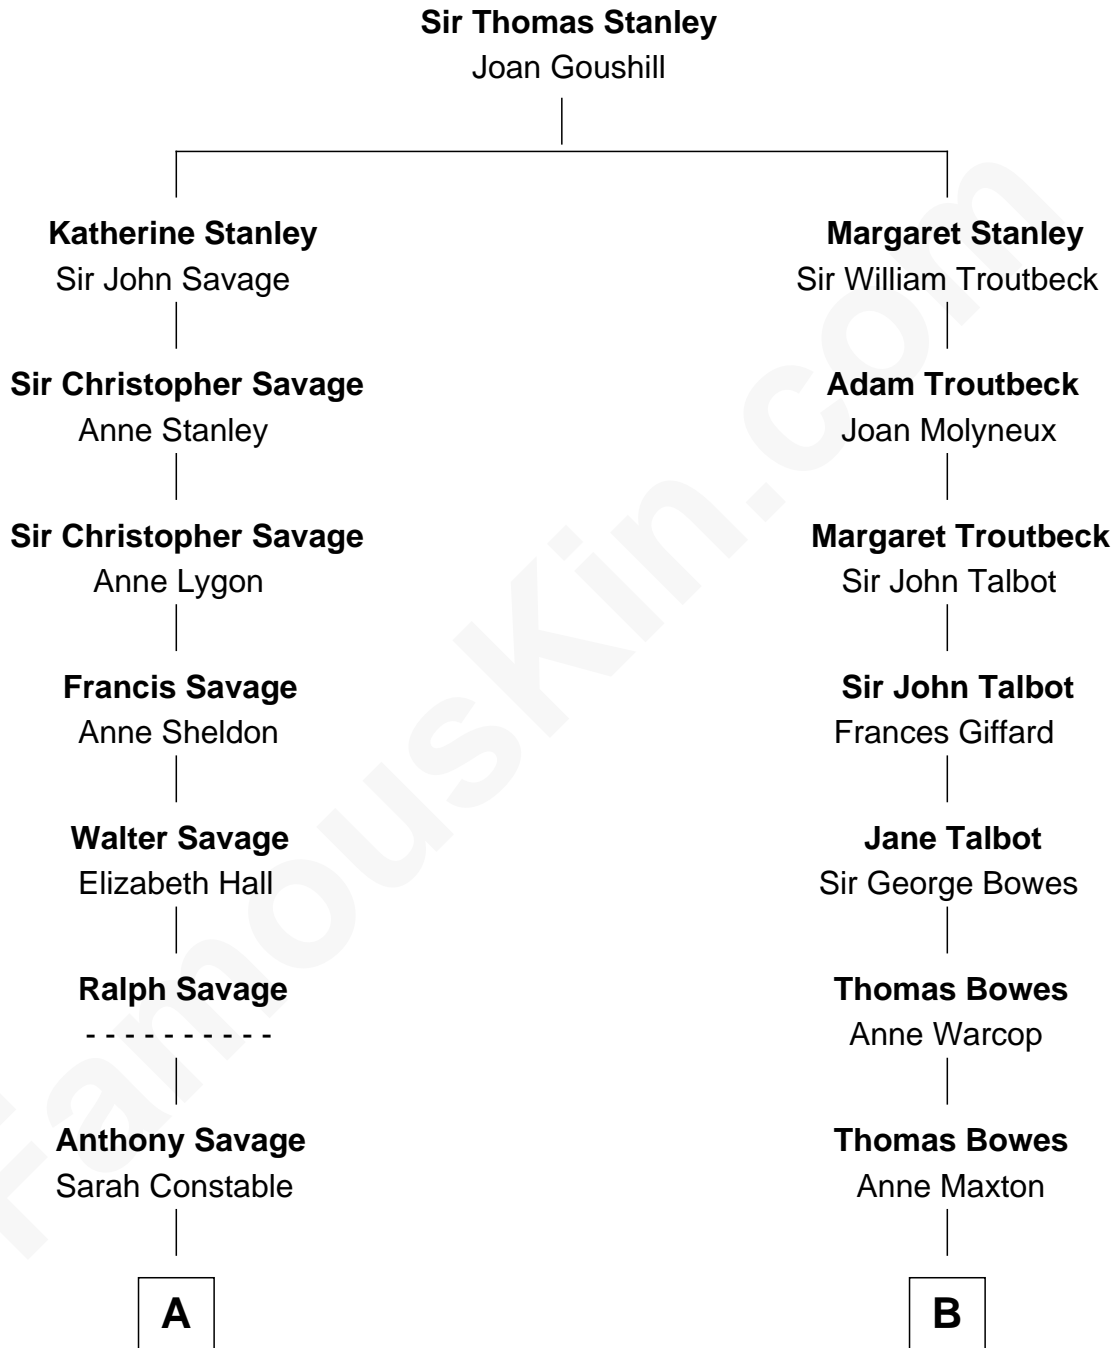

FamousKin.com
Relationship Chart of
Randolph Scott
Movie Actor

15th cousin 3 times removed of
Sarah Ferguson
Duchess of York

C

Ronald Ivor Ferguson

Susan Mary Wright

Sarah Ferguson

Duchess of York

FamousKin.com