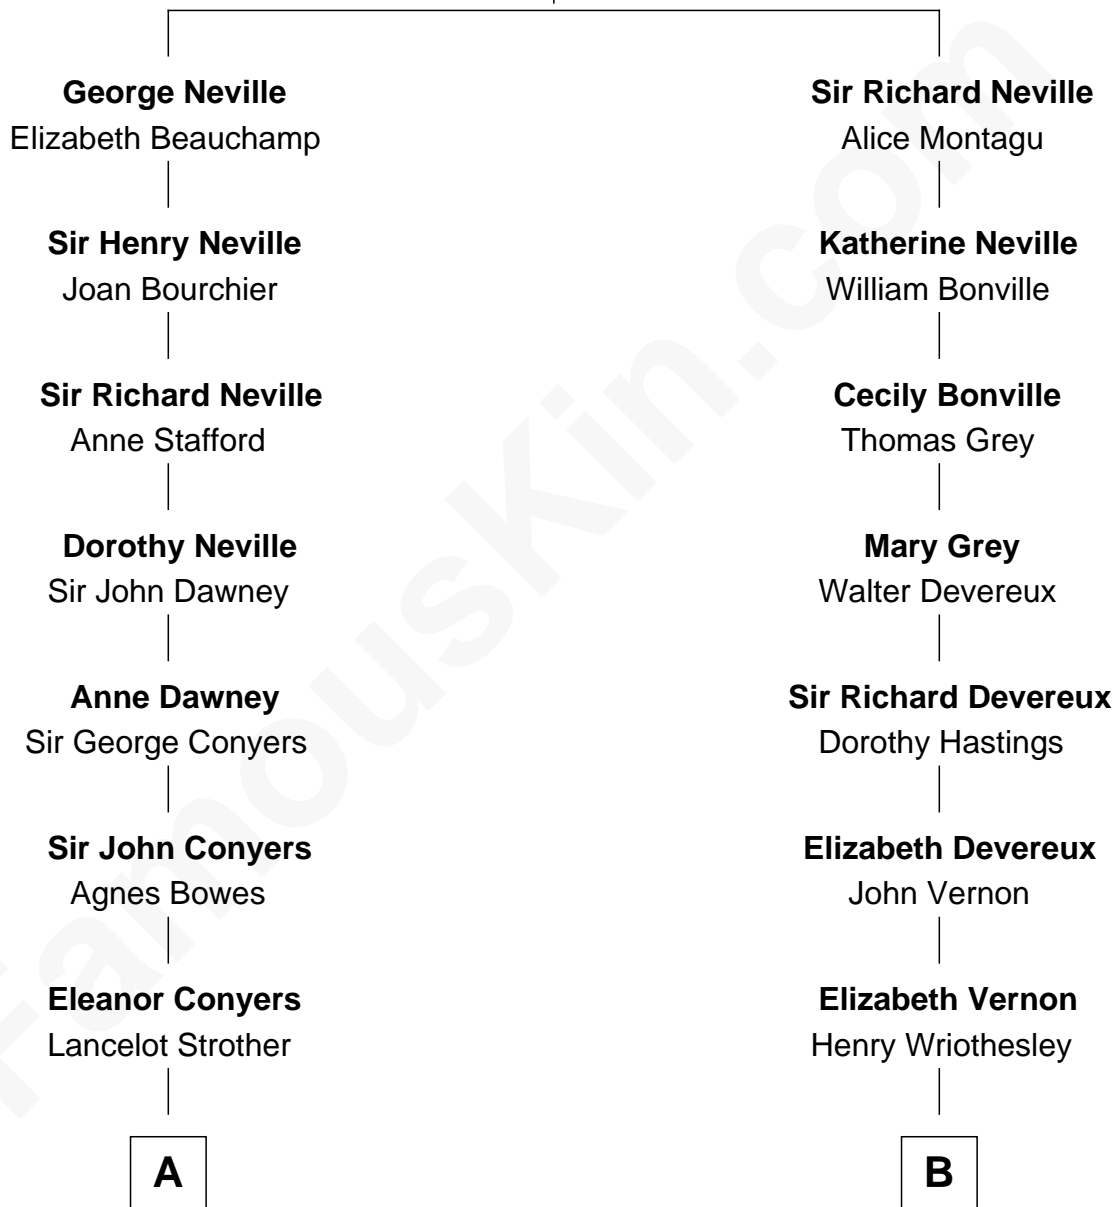

FamousKin.com Relationship Chart of

Randolph Scott

Movie Actor

16th cousin 2 times removed of

Sarah Ferguson

Duchess of York

Sir Ralph Neville

Joan Beaufort

C

Ronald Ivor Ferguson

Susan Mary Wright

Sarah Ferguson

Duchess of York

FamousKin.com