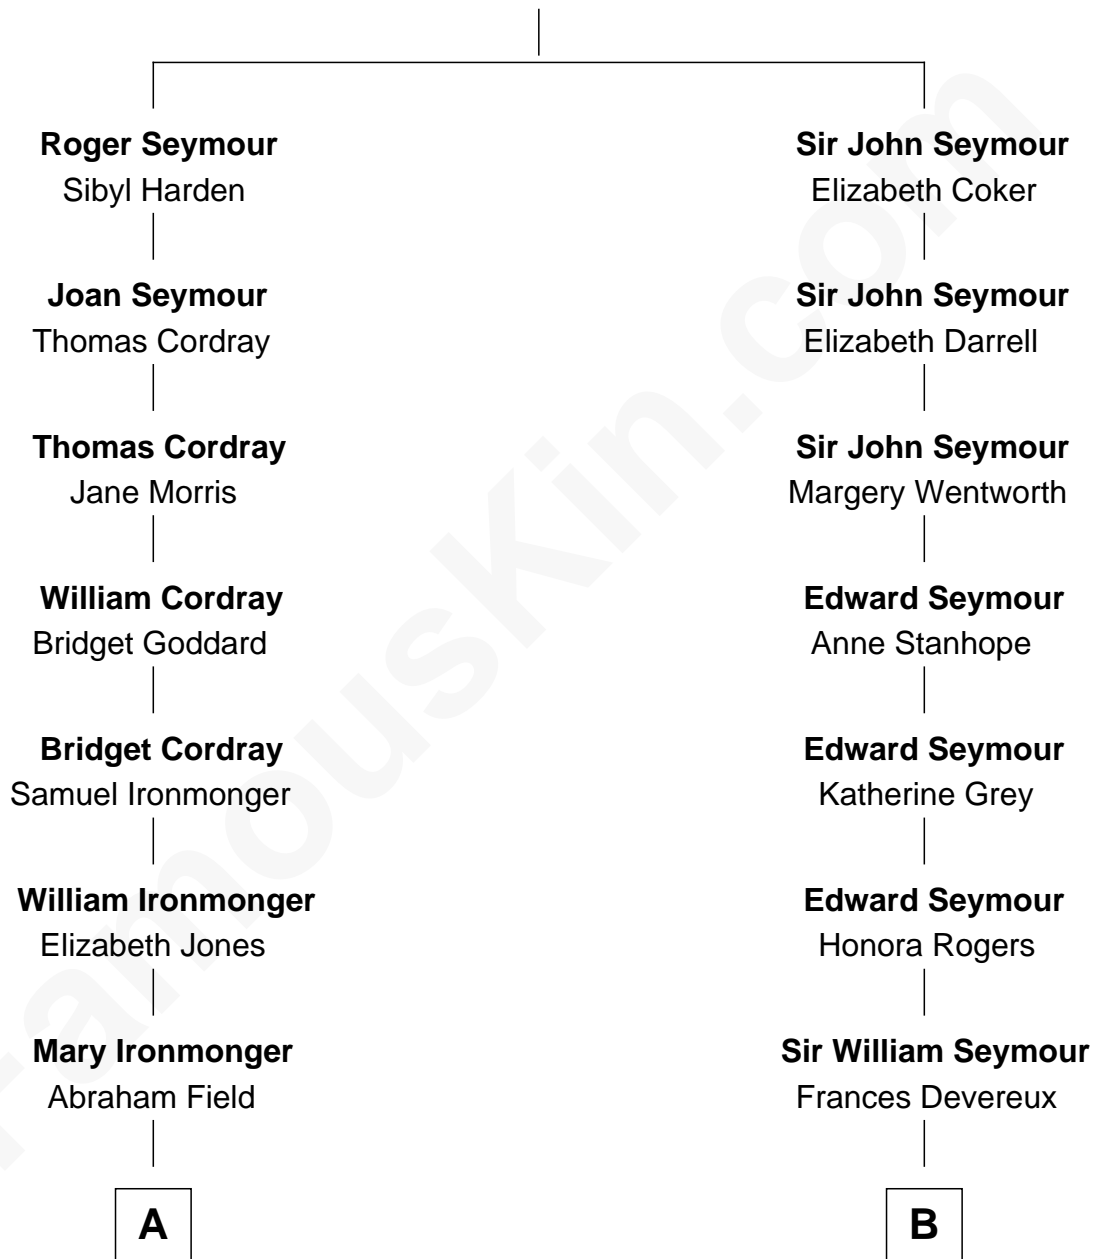

**FamousKin.com**  
**Relationship Chart of**  
**Randolph Scott**  
*Movie Actor*

15th cousin 3 times removed of  
**Sarah Ferguson**  
*Duchess of York*

**Sir John Seymour**  
 Isabel Williams

C

Ronald Ivor Ferguson

Susan Mary Wright

Sarah Ferguson

*Duchess of York*

FamousKin.com