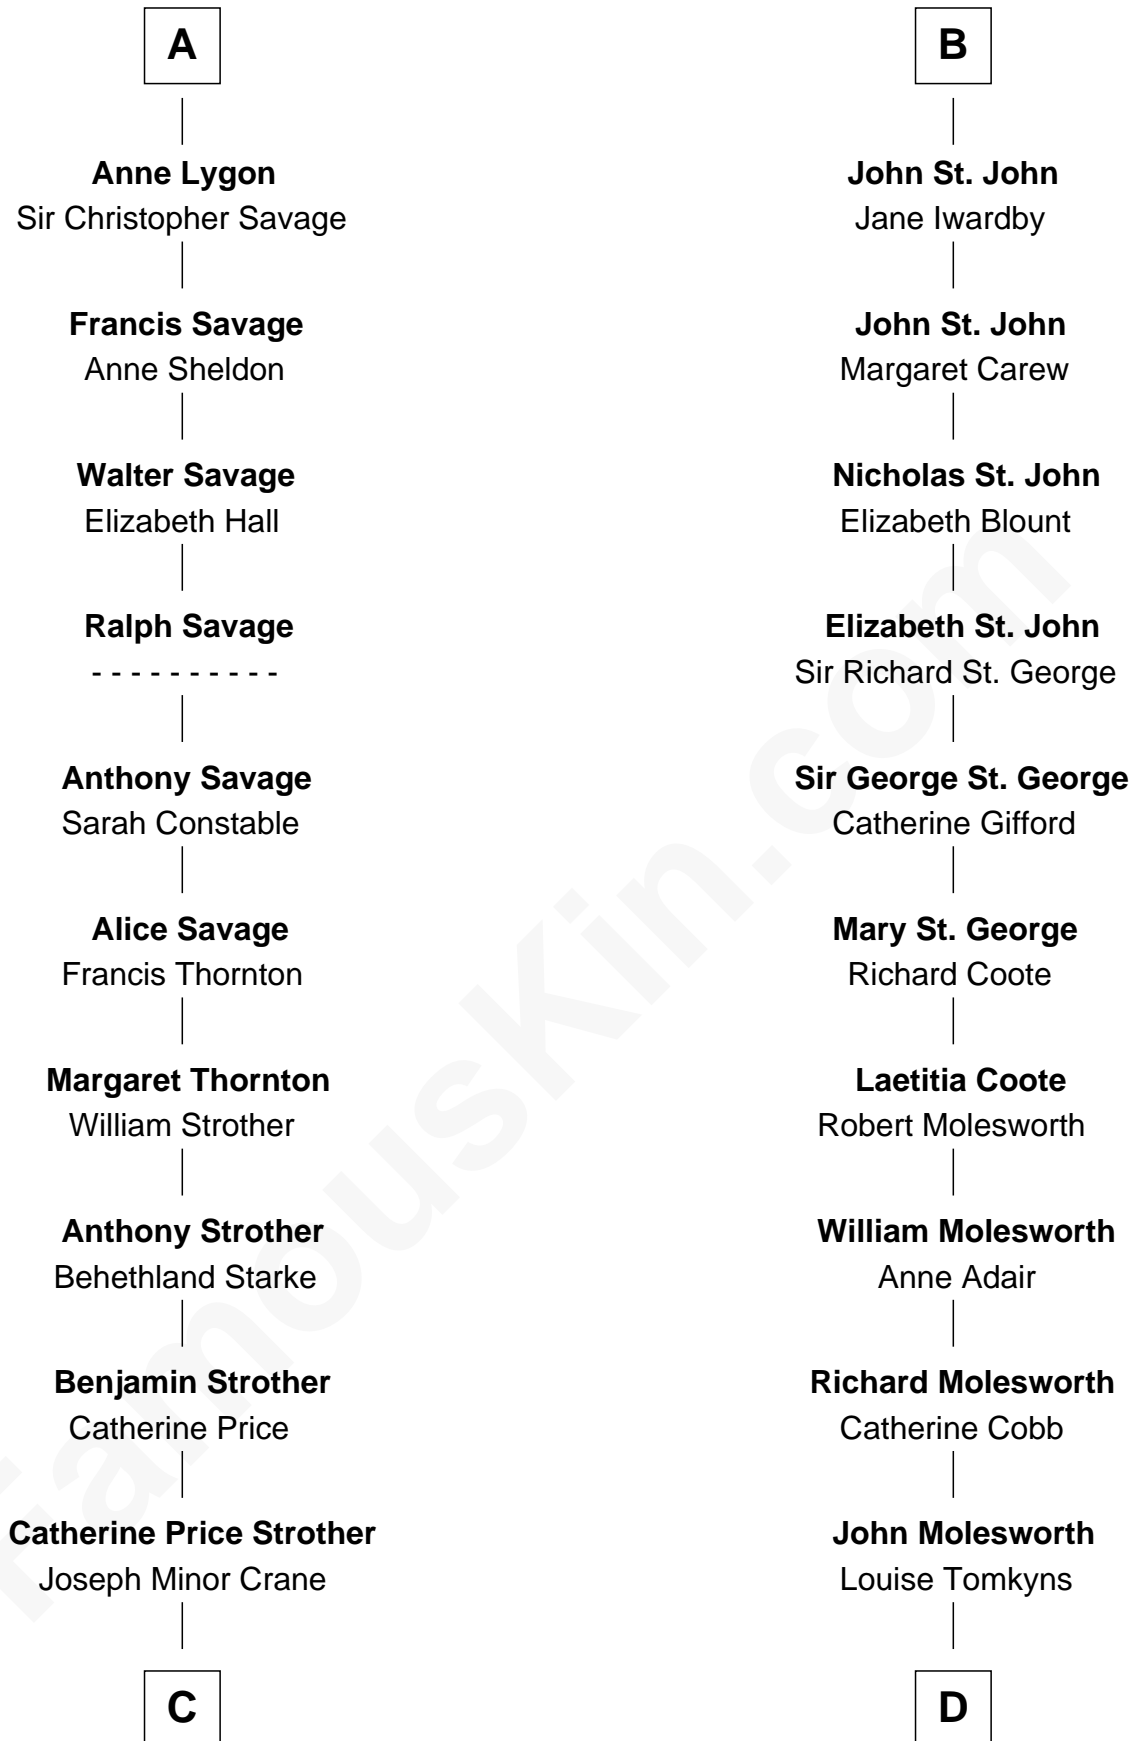

# FamousKin.com Relationship Chart of

**Randolph Scott**

*Movie Actor*

19th cousin 1 time removed of

**Olivia De Havilland**

*Movie Actress*

**Sir Walter de Beauchamp**

Alice de Tony

**C**

**John William Crane**  
Margaret Ann Sadler

**Joseph Minor Crane**  
Lavinia Lionberger

**Lucy Lionberger Crane**  
George Grant Scott

**Randolph Scott**  
*Movie Actor*

**D**

**Margaret Letitia Molesworth**  
Charles Richard De Havilland

**Walter Augustus De Havilland**  
Lillian Augusta Ruse

**Olivia De Havilland**  
*Movie Actress*

FamousKin.com