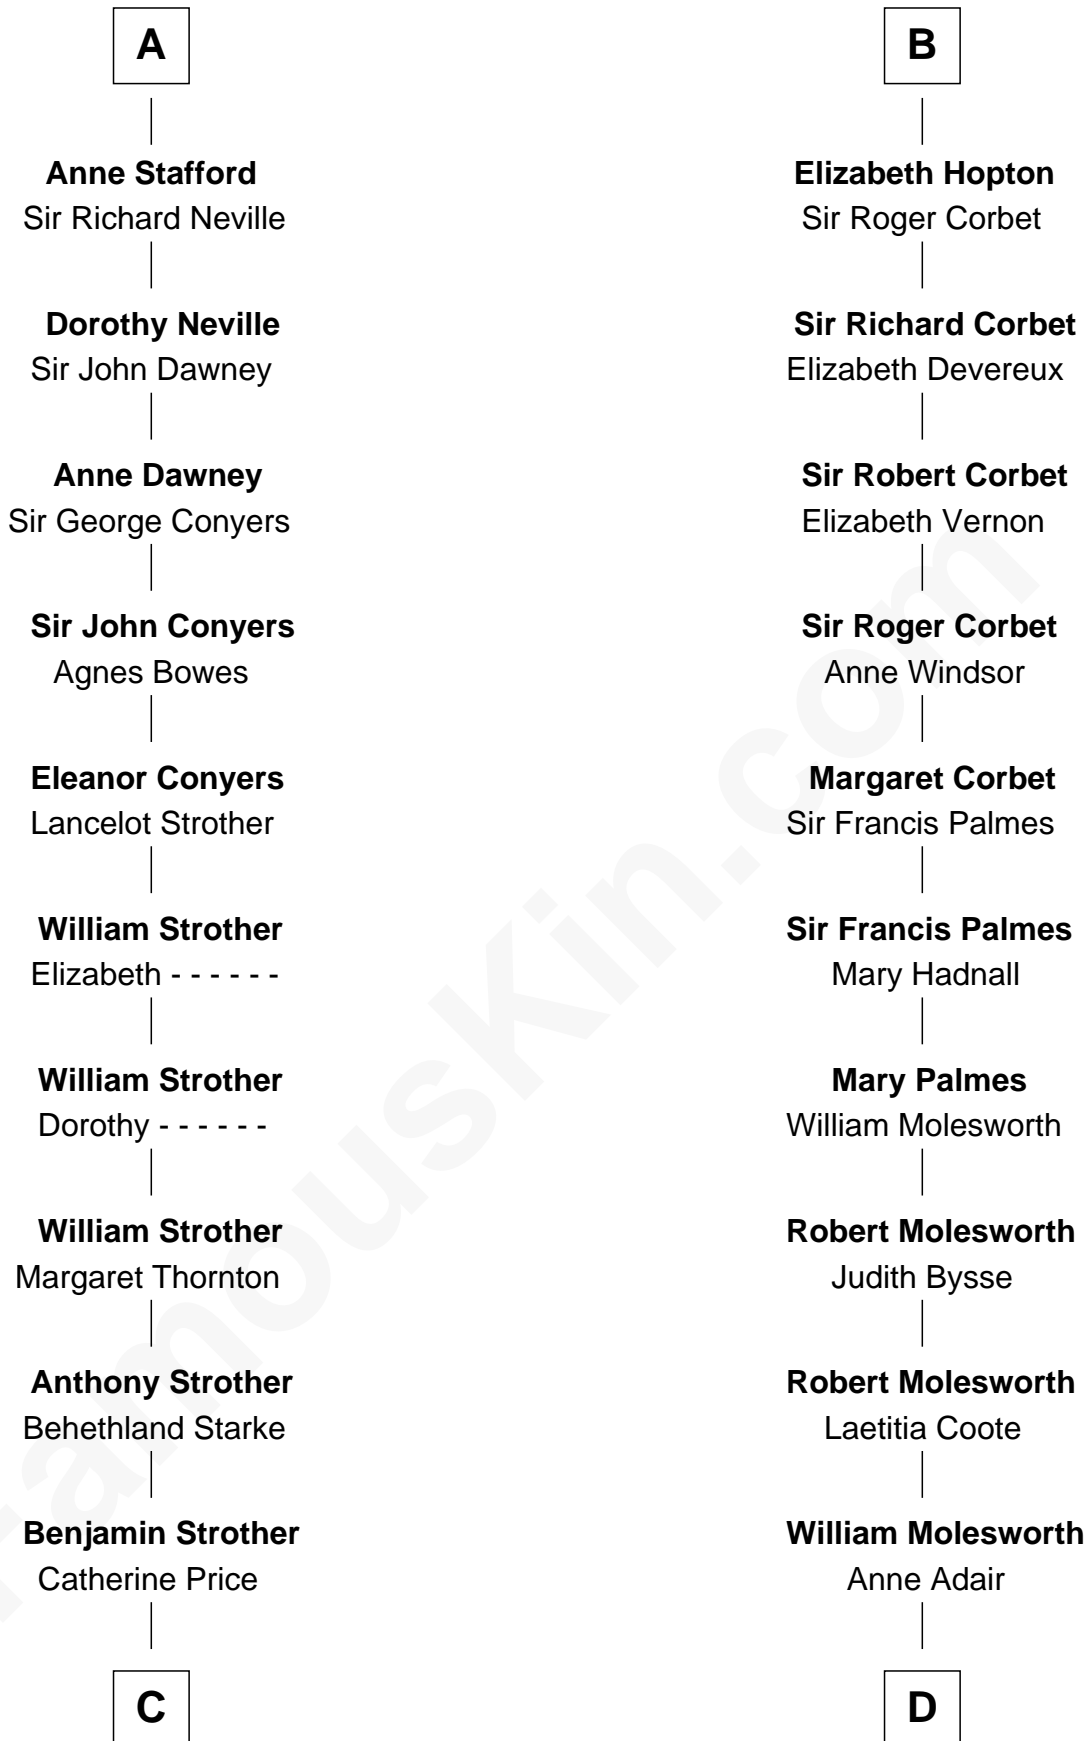

# FamousKin.com Relationship Chart of

**Randolph Scott**

*Movie Actor*

21st cousin of

**Olivia De Havilland**

*Movie Actress*

**John de Botetourte**

Maud FitzThomas

**C**

**Catherine Price Strother**

Joseph Minor Crane

**John William Crane**

Margaret Ann Sadler

**Joseph Minor Crane**

Lavinia Lionberger

**Lucy Lionberger Crane**

George Grant Scott

**Randolph Scott**

*Movie Actor*

**D**

**Richard Molesworth**

Catherine Cobb

**John Molesworth**

Louise Tomkyns

**Margaret Letitia Molesworth**

Charles Richard De Havilland

**Walter Augustus De Havilland**

Lillian Augusta Ruse

**Olivia De Havilland**

*Movie Actress*