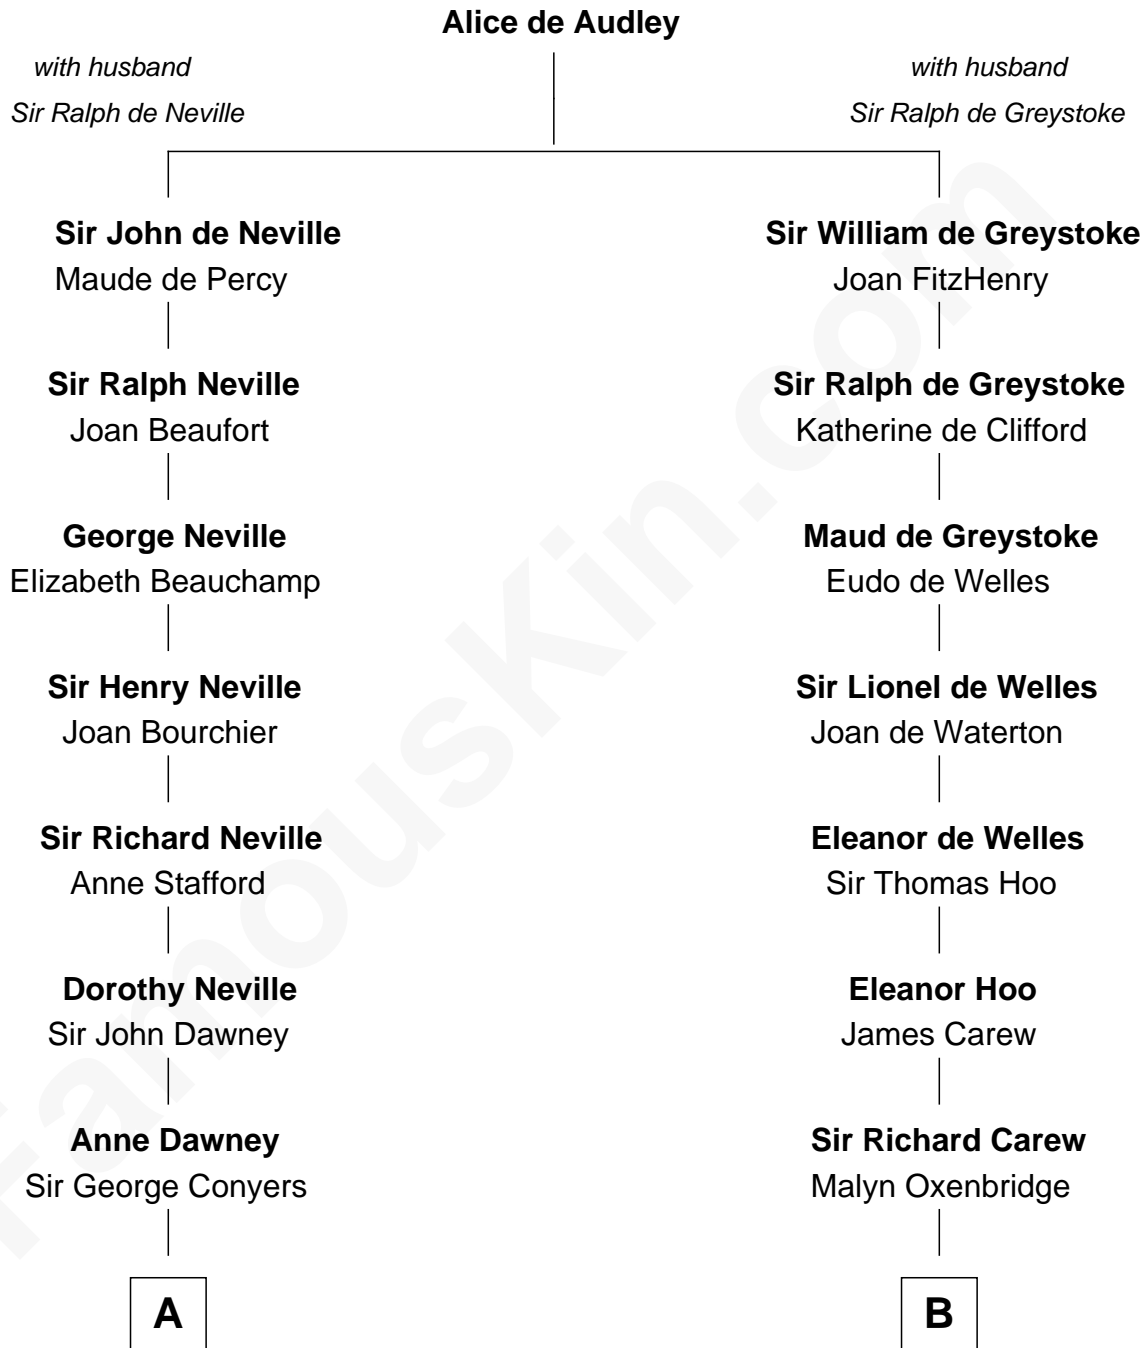

FamousKin.com Relationship Chart of

Randolph Scott

Movie Actor

18th cousin of

Olivia De Havilland

Movie Actress

FamousKin.com