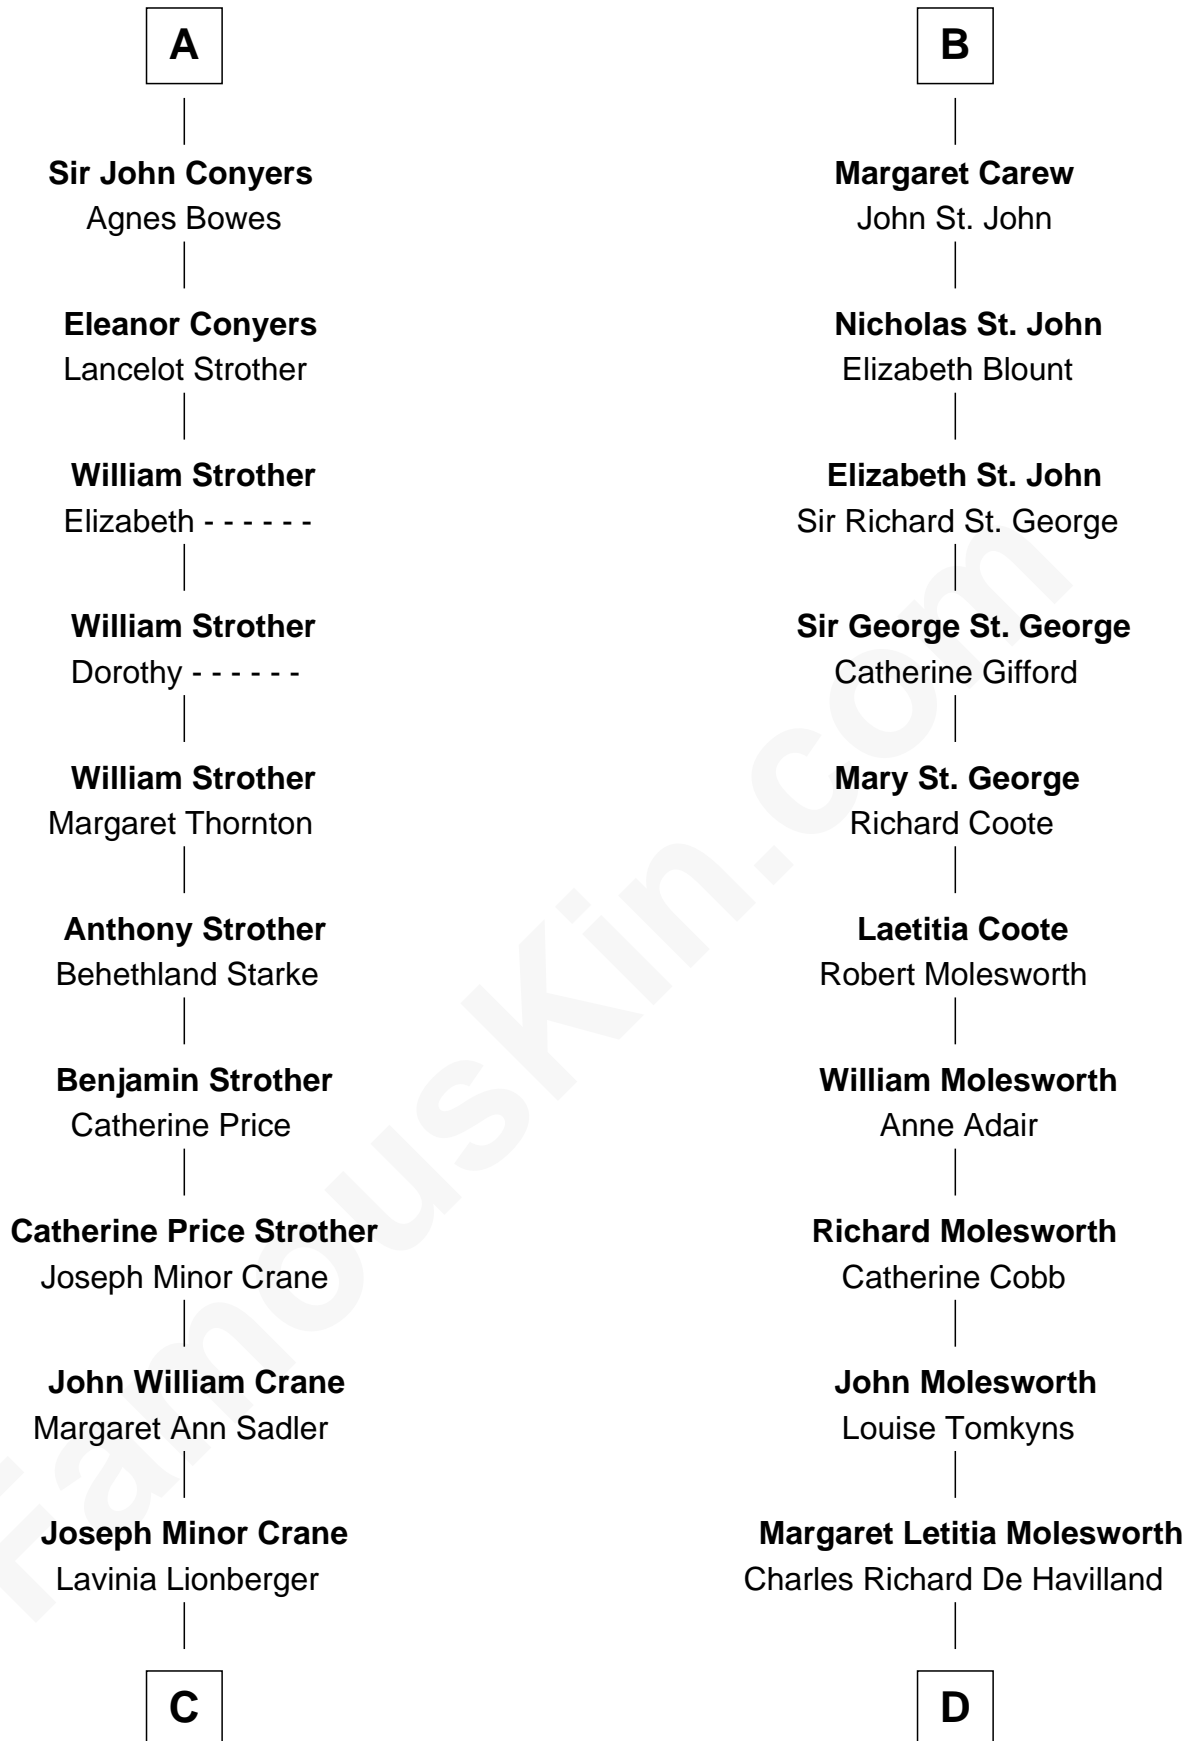

FamousKin.com Relationship Chart of

Randolph Scott

Movie Actor

18th cousin of

Olivia De Havilland

Movie Actress

FamousKin.com