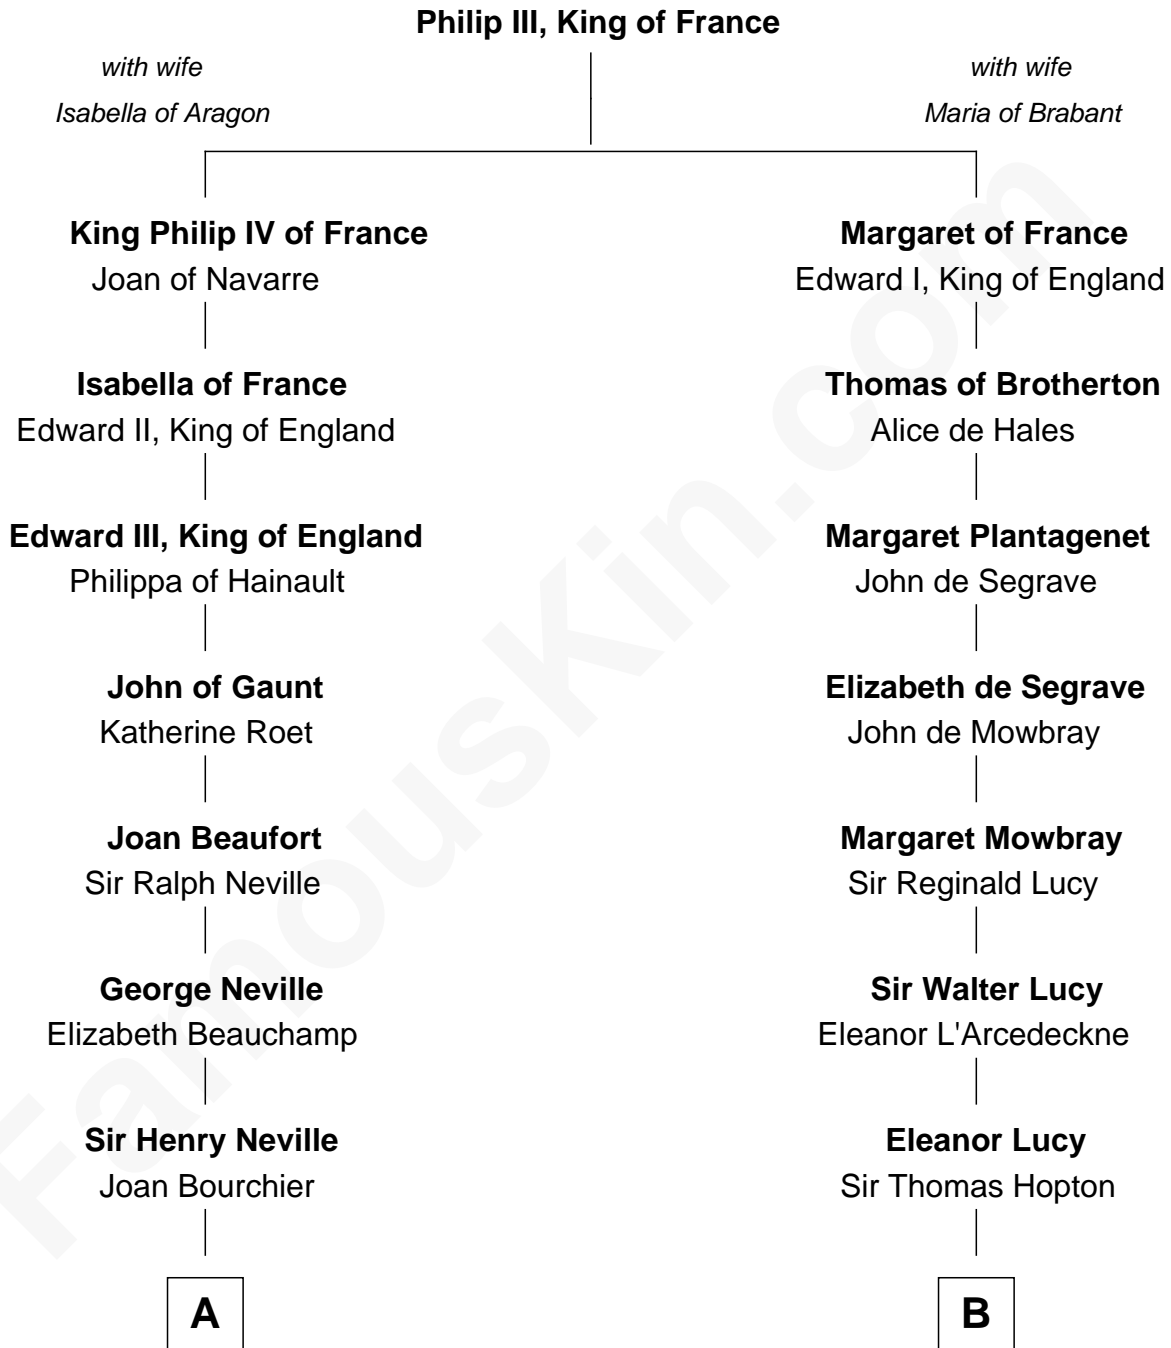

# FamousKin.com Relationship Chart of

**Randolph Scott**

*Movie Actor*

21st cousin of

**Olivia De Havilland**

*Movie Actress*

**C**

**Catherine Price Strother**

Joseph Minor Crane

**John William Crane**

Margaret Ann Sadler

**Joseph Minor Crane**

Lavinia Lionberger

**Lucy Lionberger Crane**

George Grant Scott

**Randolph Scott**