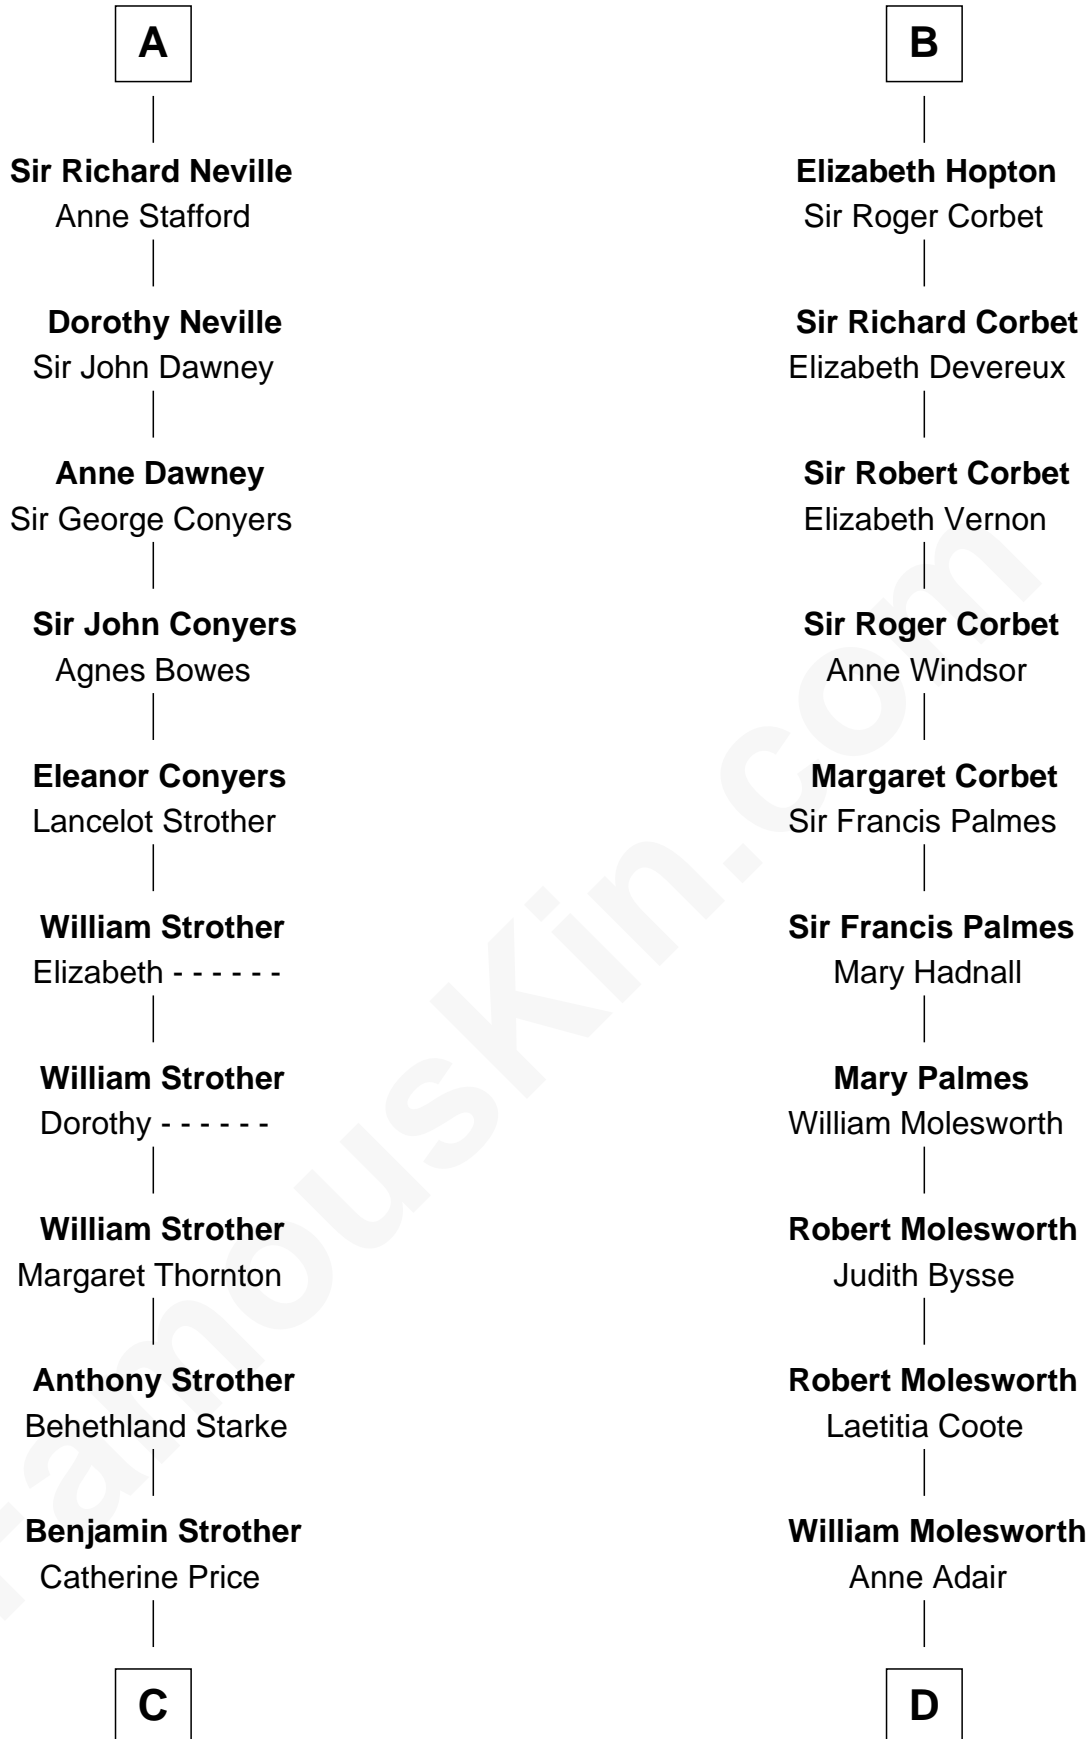

# FamousKin.com Relationship Chart of

**Randolph Scott**

*Movie Actor*

21st cousin of

**Olivia De Havilland**

*Movie Actress*

**C**

**Catherine Price Strother**

Joseph Minor Crane

**John William Crane**

Margaret Ann Sadler

**Joseph Minor Crane**

Lavinia Lionberger

**Lucy Lionberger Crane**

George Grant Scott

**Randolph Scott**

*Movie Actor*

**D**

**Richard Molesworth**

Catherine Cobb

**John Molesworth**

Louise Tomkyns

**Margaret Letitia Molesworth**

Charles Richard De Havilland