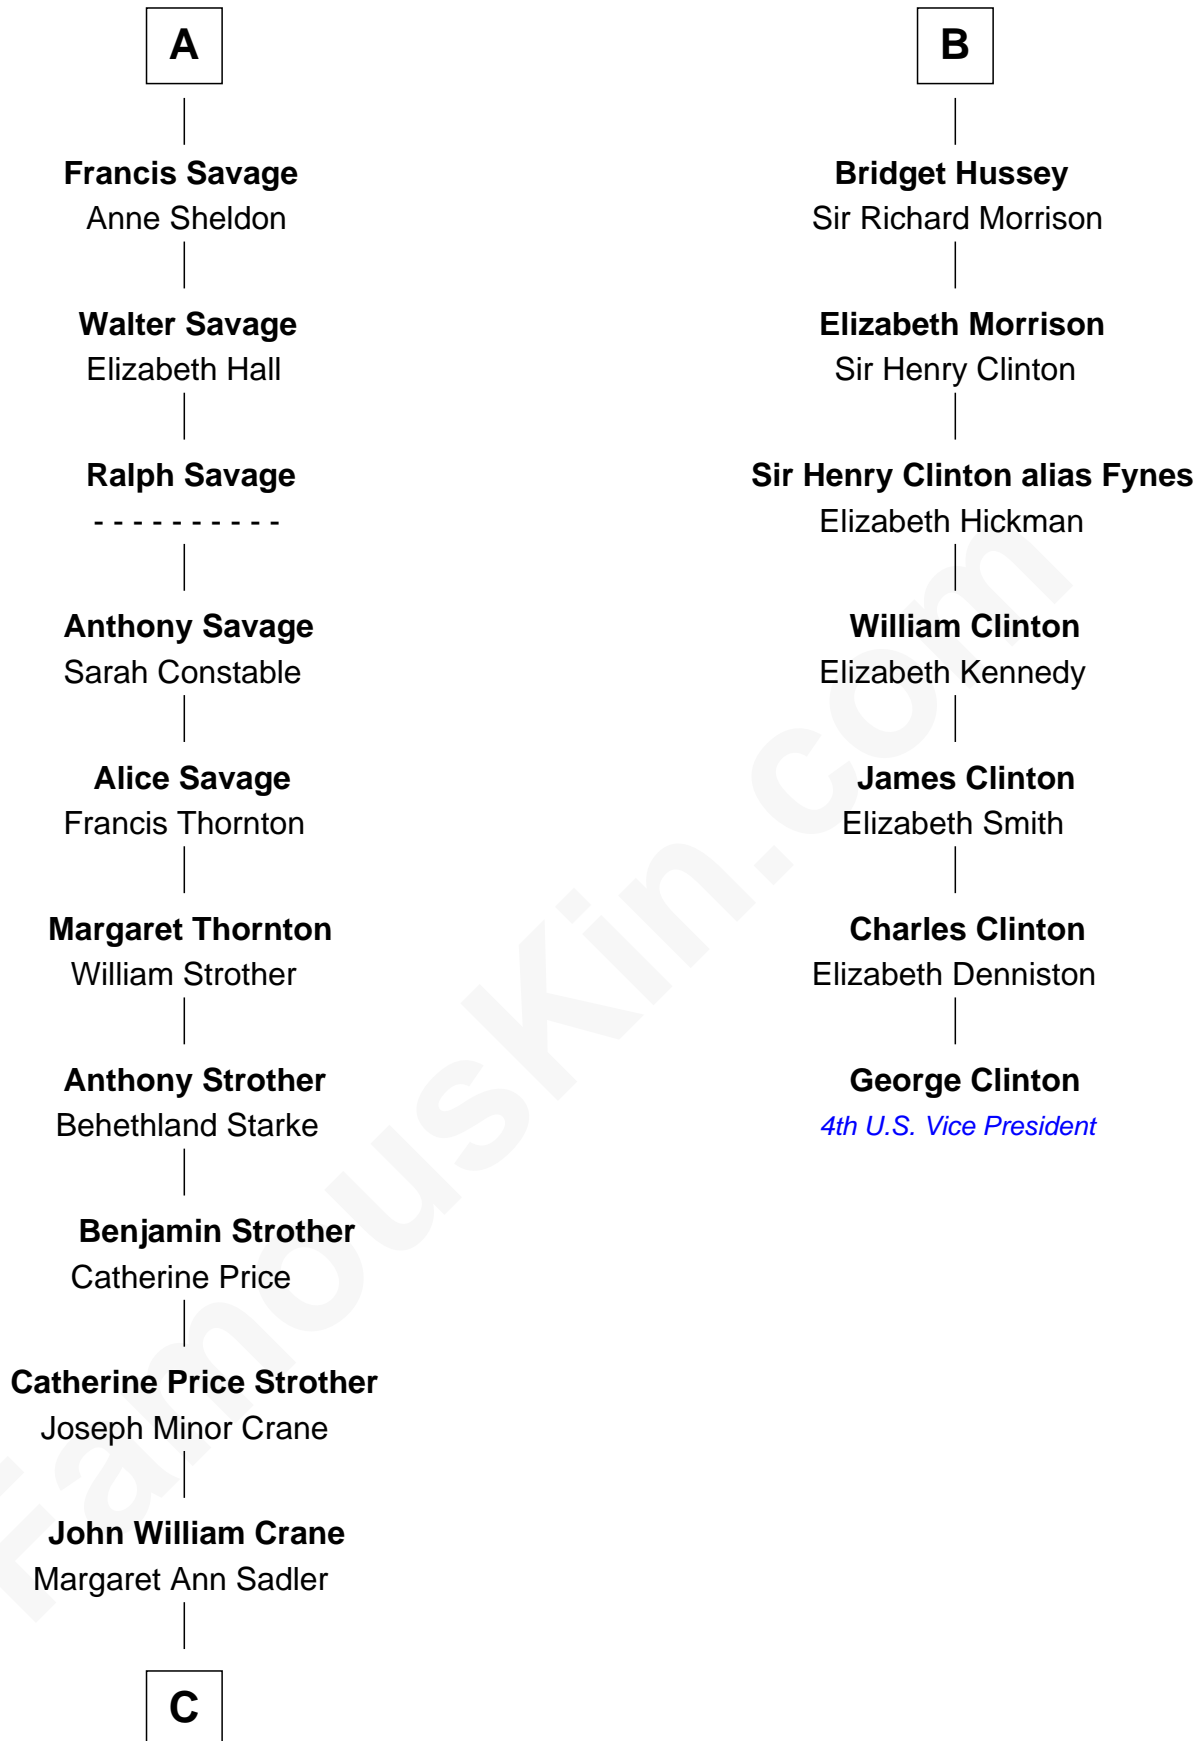

# FamousKin.com Relationship Chart of

**Randolph Scott**

*Movie Actor*

13th cousin 6 times removed of

**George Clinton**

*4th U.S. Vice President*

**Henry Plantagenet**

Maud de Chaworth

**Eleanor Plantagenet**

Richard Fitzalan

**Sir Richard Fitzalan**

Elizabeth de Bohun

**Elizabeth Fitzalan**

Sir Robert Goushill

**Joan Goushill**

Sir Thomas Stanley

Isabella de Beaumont

**Blanche of Lancaster**

John of Gaunt

**Elizabeth of Lancaster**

John de Holand

**Constance de Holand**

Sir John Grey

**Sir Edmund Grey**

Katherine Percy

**George Grey**

Catherine Herbert

**Anne Grey**

Sir John Hussey

**B**

**C**

—  
**Joseph Minor Crane**