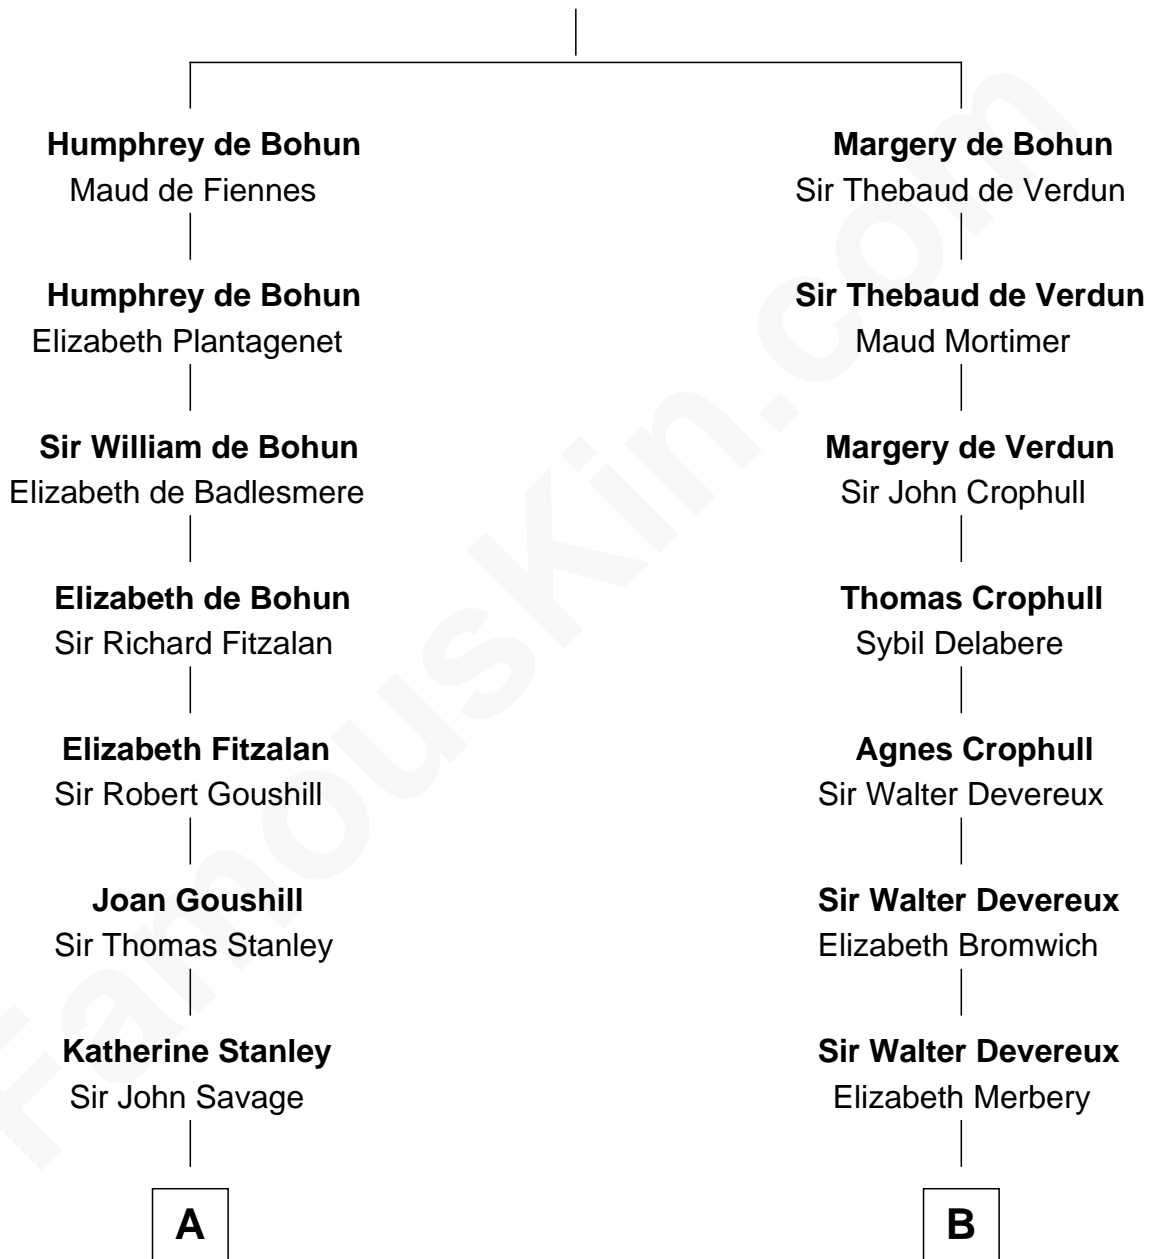

**FamousKin.com**  
**Relationship Chart of**  
**Randolph Scott**  
*Movie Actor*

16th cousin 5 times removed of  
**George Clinton**  
*4th U.S. Vice President*

**Sir Humphrey de Bohun**  
 Eleanor de Braiose

**C**

—  
**Catherine Price Strother**

Joseph Minor Crane

—  
**John William Crane**

Margaret Ann Sadler

—  
**Joseph Minor Crane**

Lavinia Lionberger

—  
**Lucy Lionberger Crane**

George Grant Scott

—  
**Randolph Scott**

*Movie Actor*

FamousKin.com