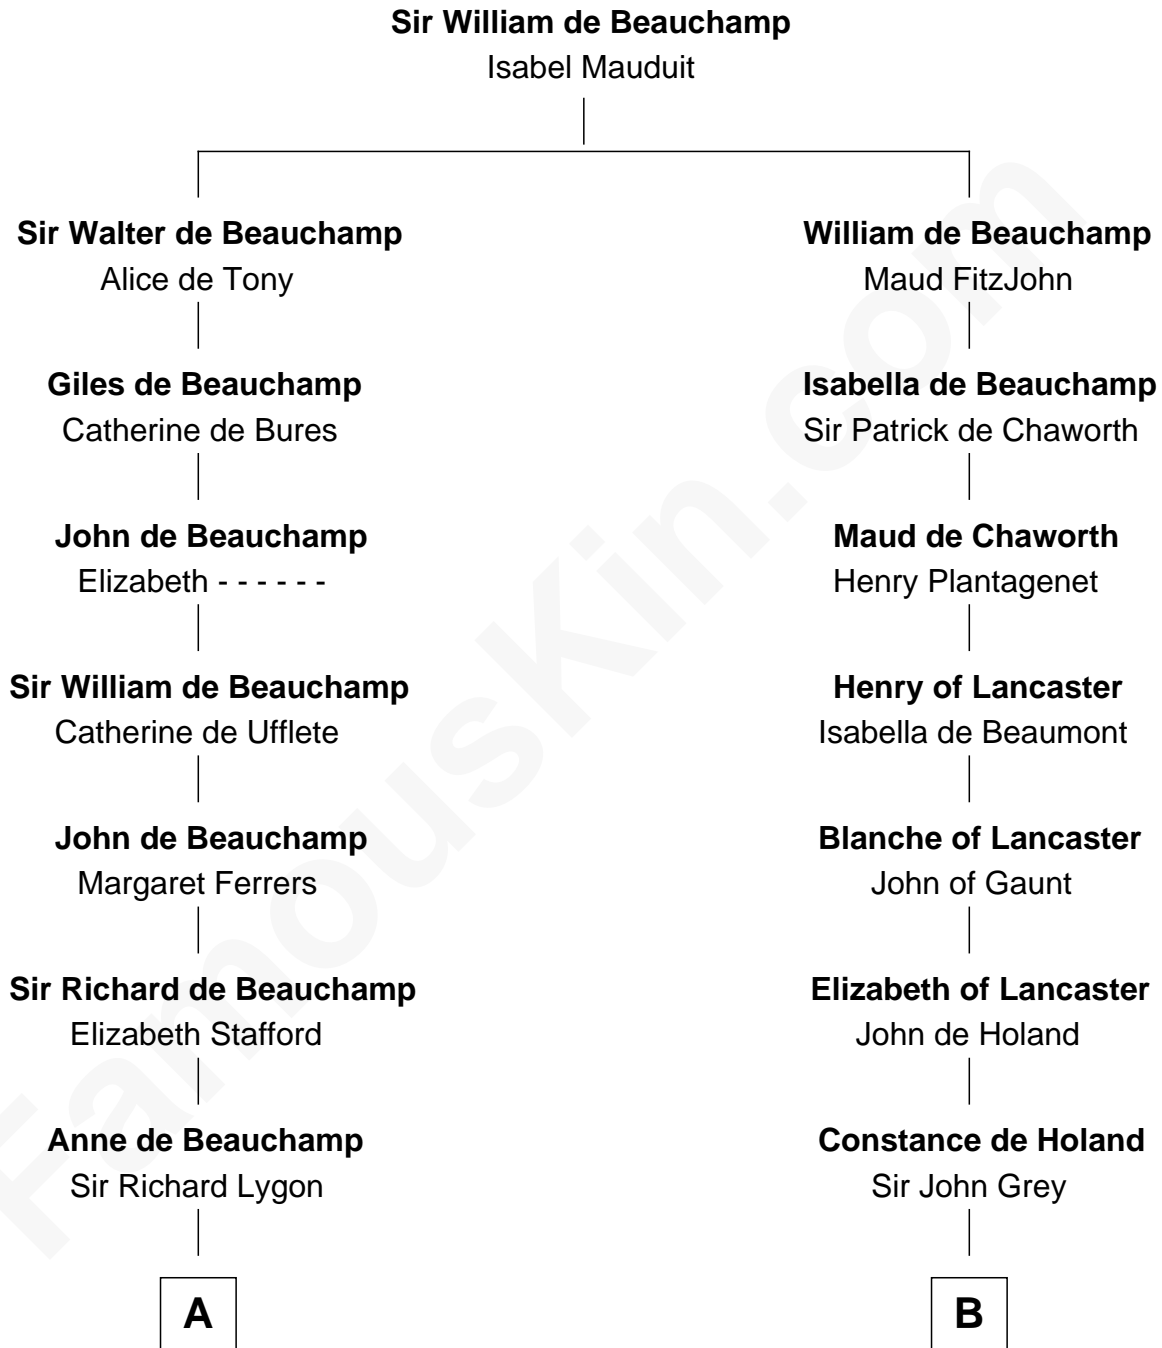

FamousKin.com
Relationship Chart of
Randolph Scott
Movie Actor

16th cousin 5 times removed of
George Clinton
4th U.S. Vice President

C

—
Catherine Price Strother

Joseph Minor Crane

—
John William Crane

Margaret Ann Sadler

—
Joseph Minor Crane

Lavinia Lionberger

—
Lucy Lionberger Crane

George Grant Scott

—
Randolph Scott

Movie Actor

FamousKin.com