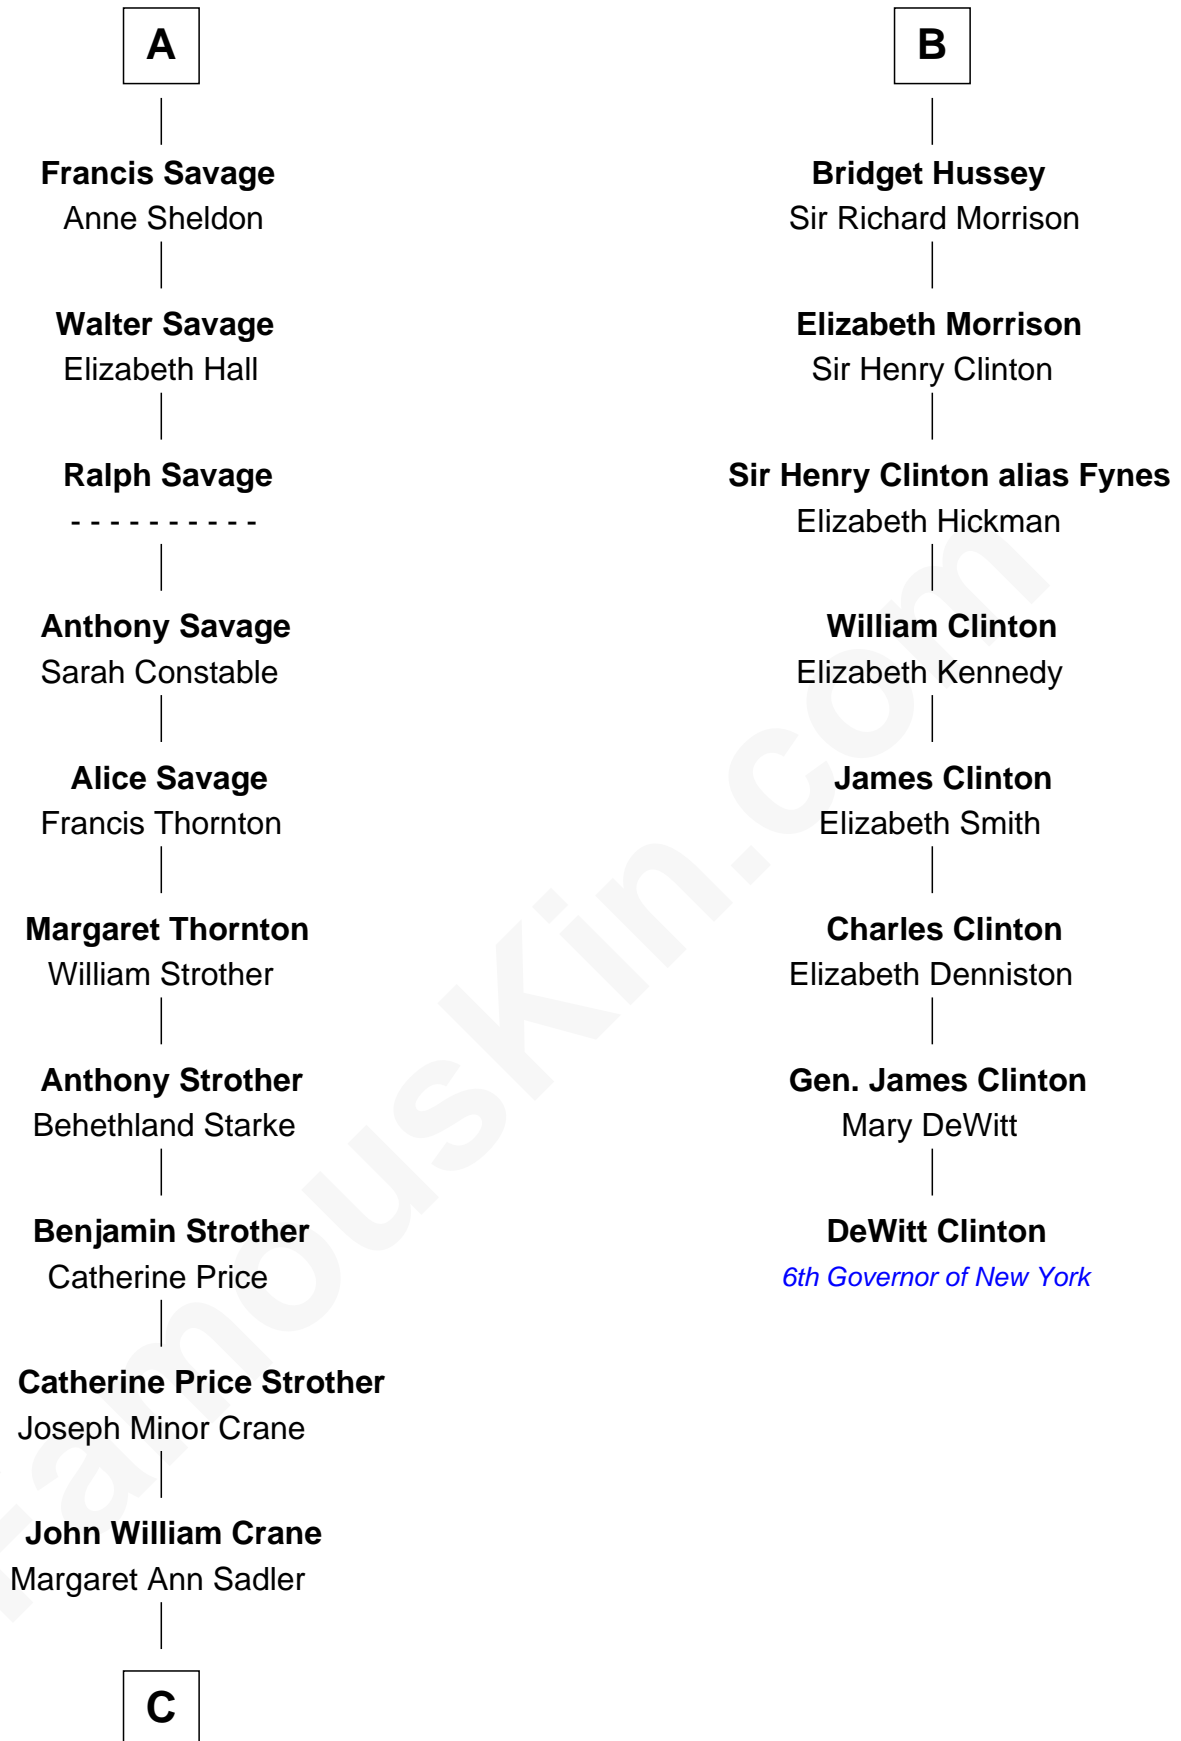

FamousKin.com
Relationship Chart of
Randolph Scott
Movie Actor

14th cousin 5 times removed of
DeWitt Clinton
6th Governor of New York

Henry Plantagenet
 Maud de Chaworth

Eleanor Plantagenet
 Richard Fitzalan

Sir Richard Fitzalan
 Elizabeth de Bohun

Elizabeth Fitzalan
 Sir Robert Goushill

Joan Goushill
 Sir Thomas Stanley

Katherine Stanley
 Sir John Savage

Sir Christopher Savage
 Anne Stanley

Sir Christopher Savage
 Anne Lygon

A

Henry of Lancaster
 Isabella de Beaumont

Blanche of Lancaster
 John of Gaunt

Elizabeth of Lancaster
 John de Holand

Constance de Holand
 Sir John Grey

Sir Edmund Grey
 Katherine Percy

George Grey
 Catherine Herbert

Anne Grey
 Sir John Hussey

B

C

—
Joseph Minor Crane

Lavinia Lionberger

—
Lucy Lionberger Crane

George Grant Scott

—
Randolph Scott