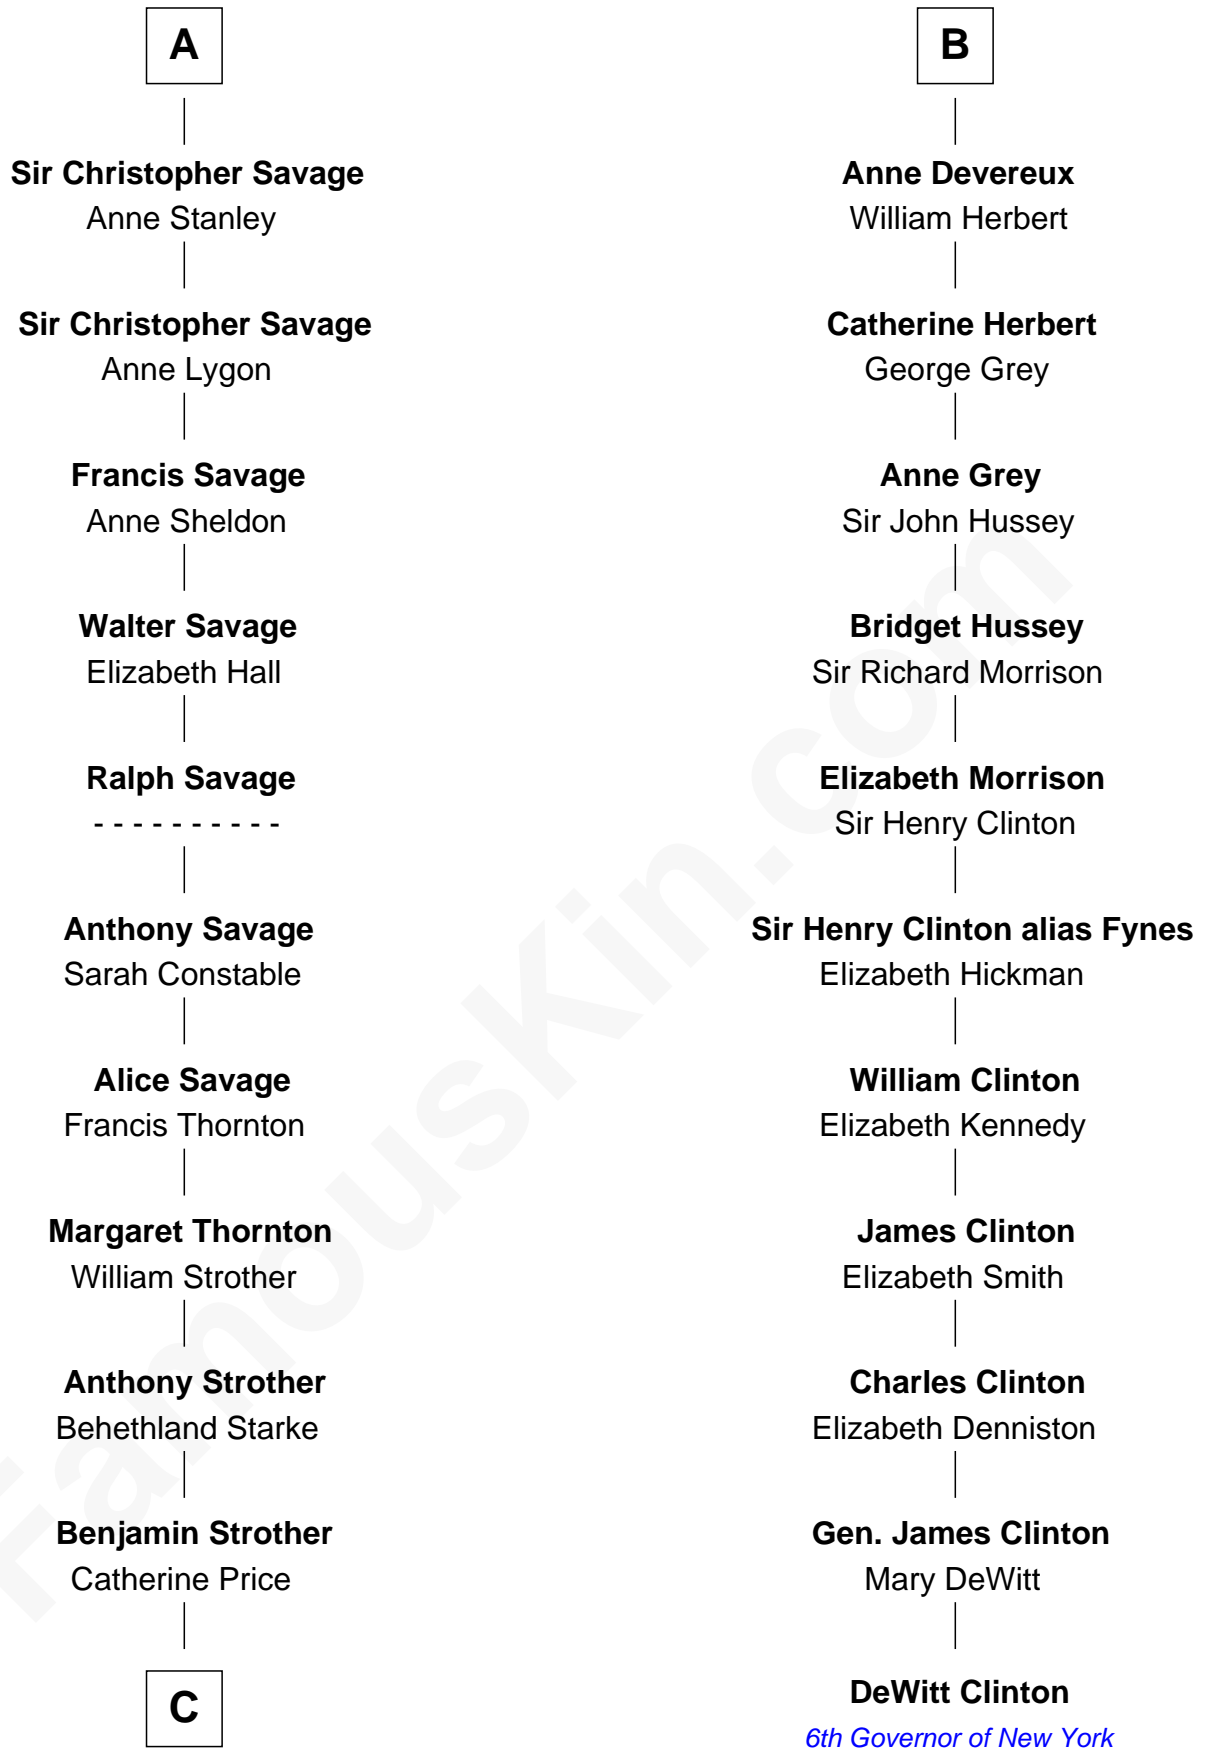

**FamousKin.com**  
**Relationship Chart of**  
**Randolph Scott**  
*Movie Actor*

17th cousin 4 times removed of  
**DeWitt Clinton**  
*6th Governor of New York*

**Sir Humphrey de Bohun**  
 Eleanor de Braiose

**C**

—  
**Catherine Price Strother**

Joseph Minor Crane

—  
**John William Crane**

Margaret Ann Sadler

—  
**Joseph Minor Crane**

Lavinia Lionberger

—  
**Lucy Lionberger Crane**