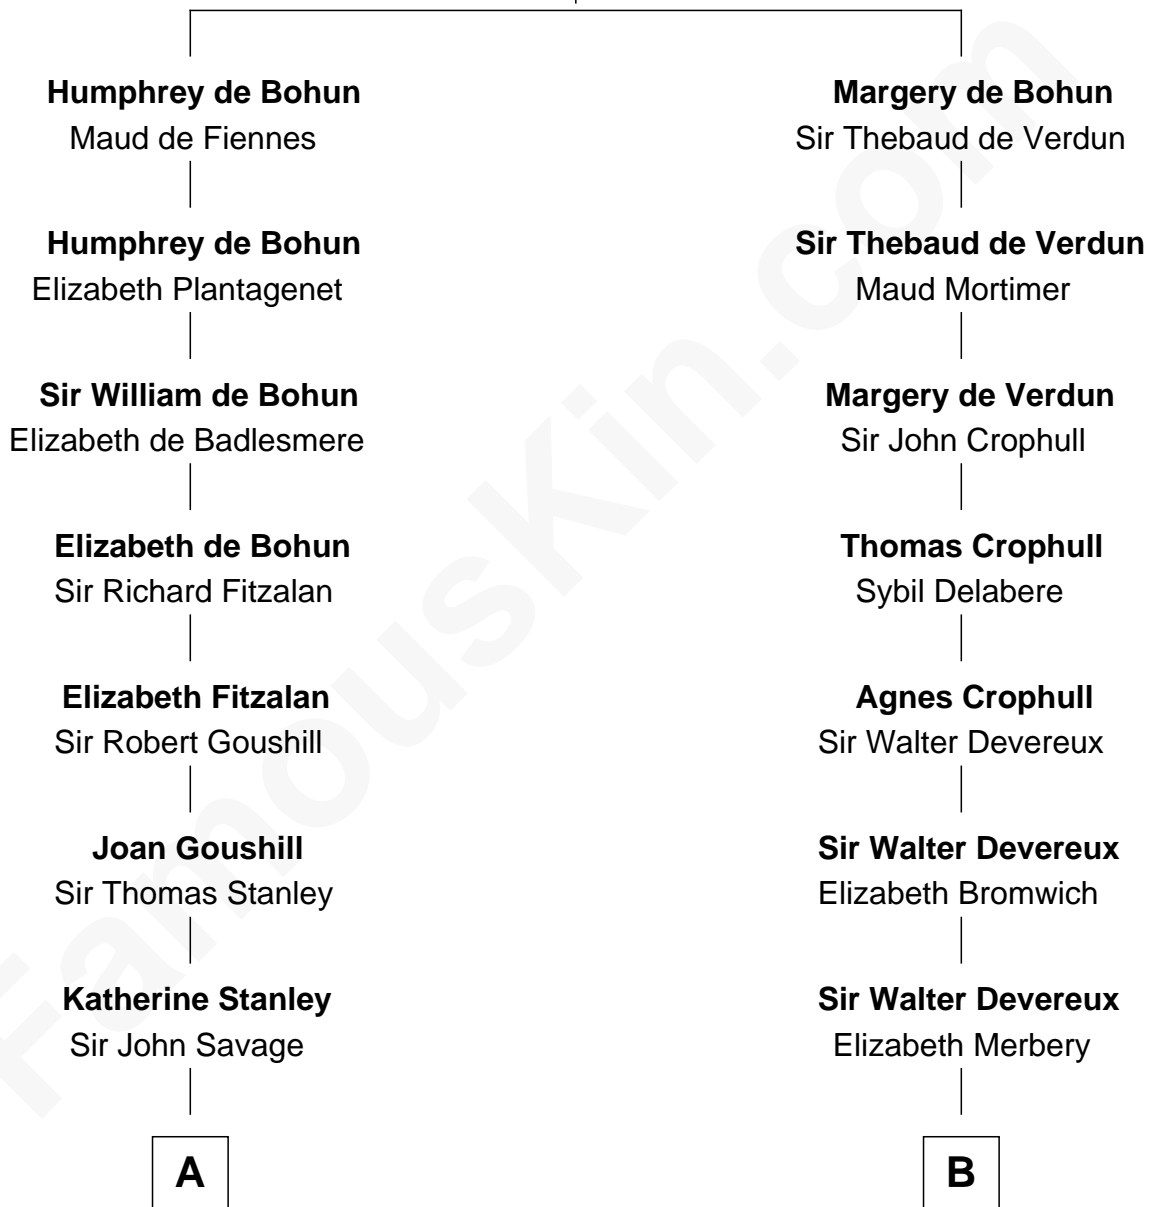

**FamousKin.com**  
**Relationship Chart of**  
**Randolph Scott**  
*Movie Actor*

17th cousin 4 times removed of  
**DeWitt Clinton**  
*6th Governor of New York*

**Sir Humphrey de Bohun**  
 Eleanor de Braiose

**C**

—  
**Catherine Price Strother**

Joseph Minor Crane

—  
**John William Crane**

Margaret Ann Sadler

—  
**Joseph Minor Crane**

Lavinia Lionberger

—  
**Lucy Lionberger Crane**

George Grant Scott

—  
**Randolph Scott**

*Movie Actor*

FamousKin.com