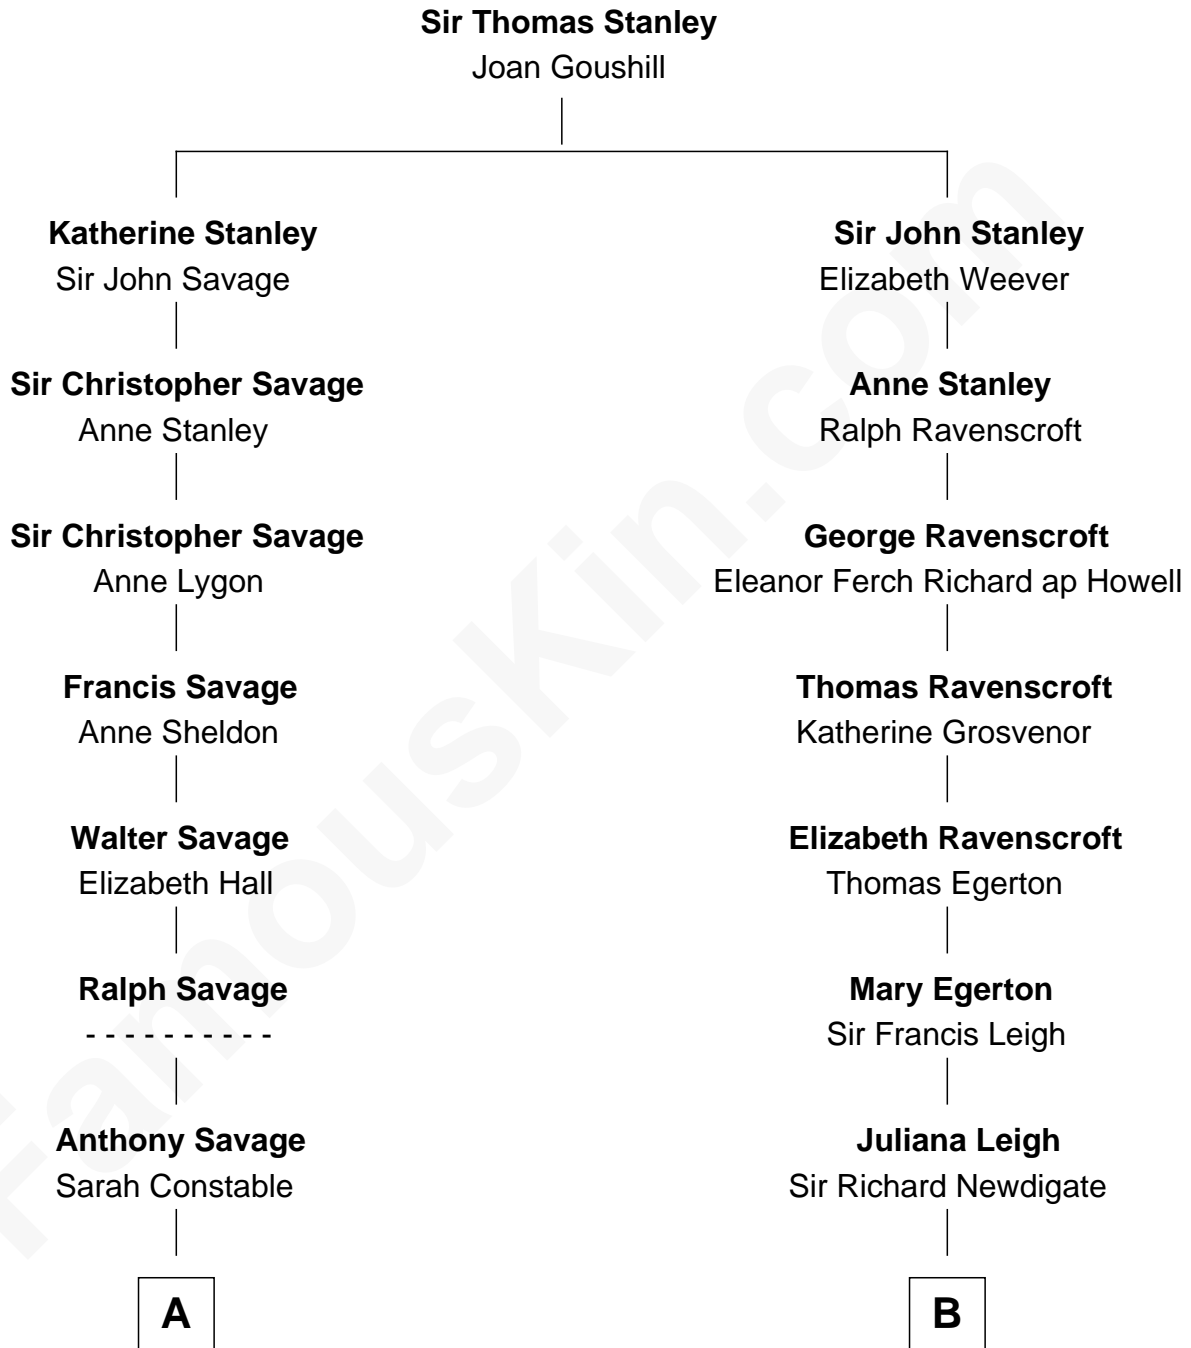

**FamousKin.com**  
**Relationship Chart of**  
**Randolph Scott**

*Movie Actor*

13th cousin 2 times removed of

**Lt. Gen. James Brudenell**

*Leader of the "Charge of the Light Brigade"*

**A**

**Alice Savage**  
Francis Thornton

**Margaret Thornton**  
William Strother

**Anthony Strother**  
Behethland Starke

**Benjamin Strother**  
Catherine Price

**Catherine Price Strother**  
Joseph Minor Crane

**John William Crane**  
Margaret Ann Sadler

**Joseph Minor Crane**  
Lavinia Lionberger

**Lucy Lionberger Crane**  
George Grant Scott

**Randolph Scott**  
*Movie Actor*

**B**

**Mary Newdigate**  
George Parker

**Richard Parker**  
Sarah Chilcot

**Juliana Parker**  
Cecil Bowyer