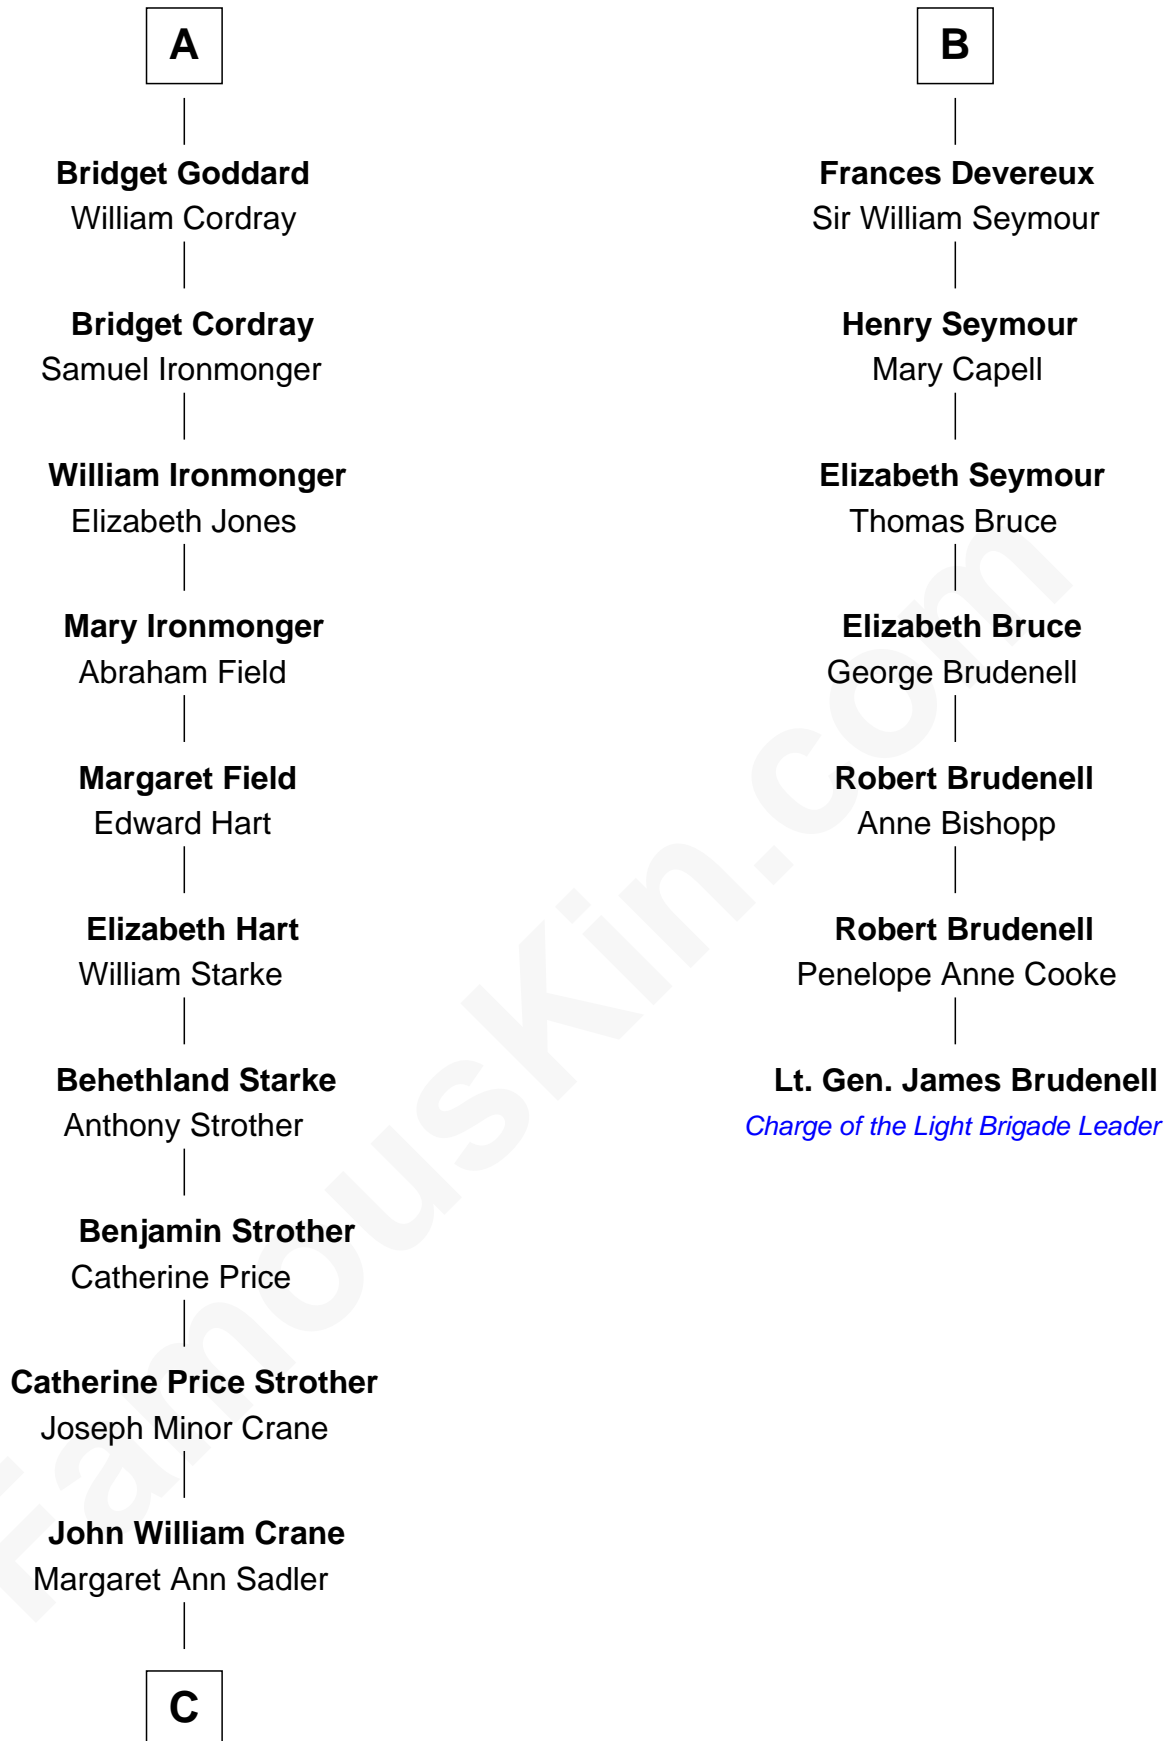

FamousKin.com

Relationship Chart of

Randolph Scott

Movie Actor

13th cousin 6 times removed of

Lt. Gen. James Brudenell

Leader of the "Charge of the Light Brigade"

C

—
Joseph Minor Crane

Lavinia Lionberger

—
Lucy Lionberger Crane

George Grant Scott

—
Randolph Scott

Movie Actor

FamousKin.com