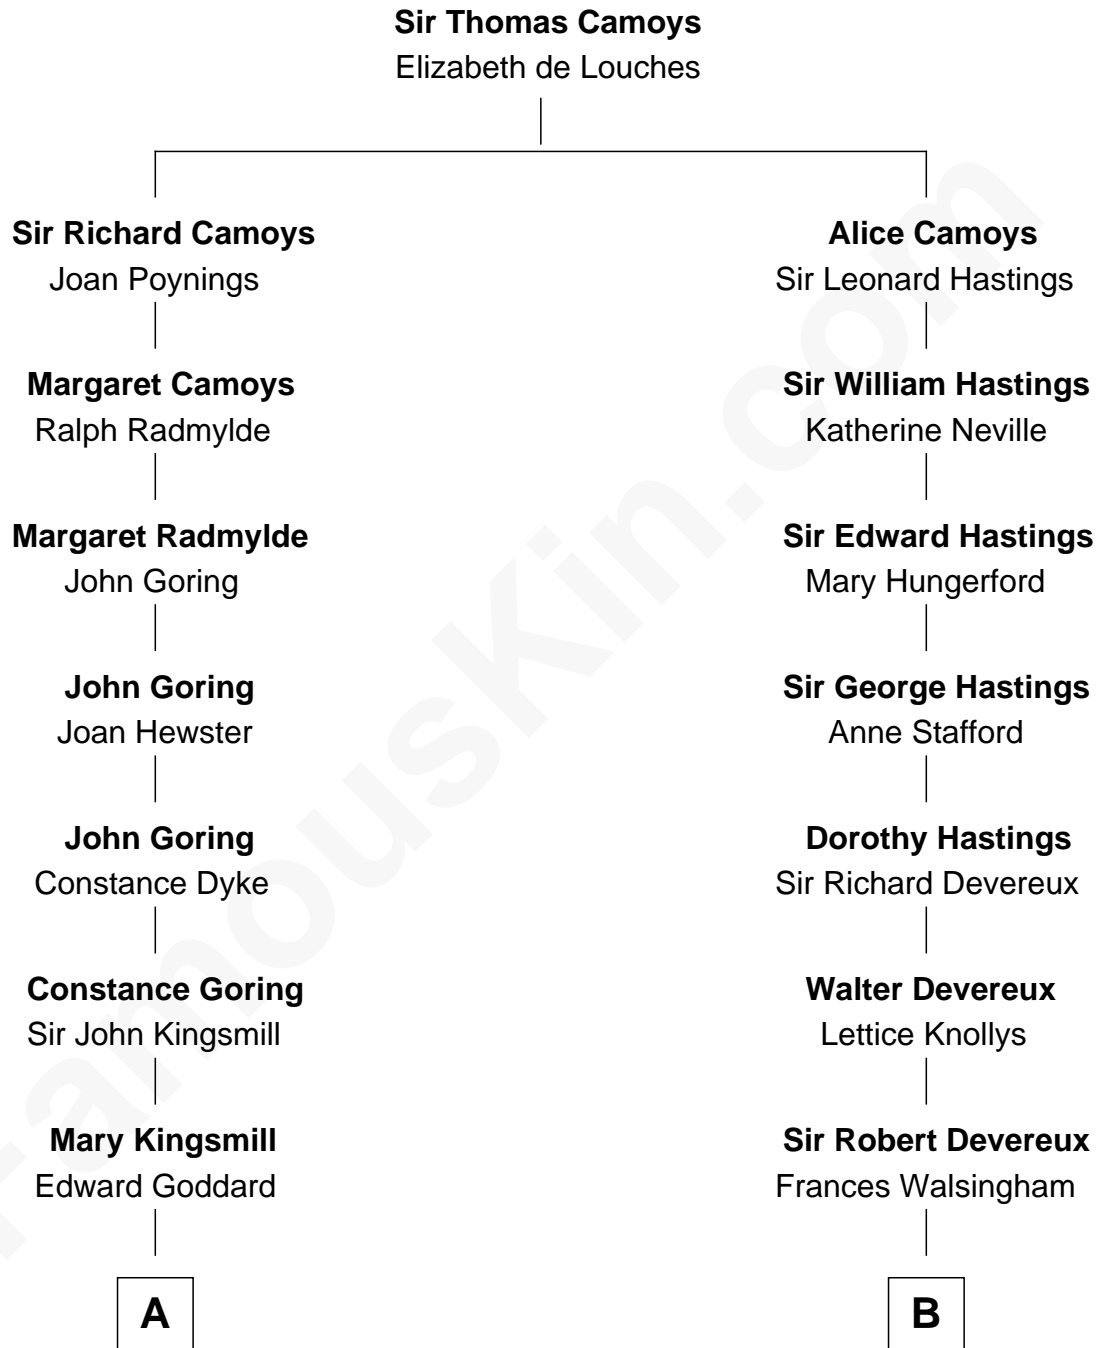

FamousKin.com

Relationship Chart of

Randolph Scott

Movie Actor

13th cousin 6 times removed of

Lt. Gen. James Brudenell

Leader of the "Charge of the Light Brigade"

C

—
Joseph Minor Crane

Lavinia Lionberger

—
Lucy Lionberger Crane

George Grant Scott

—
Randolph Scott

Movie Actor

FamousKin.com