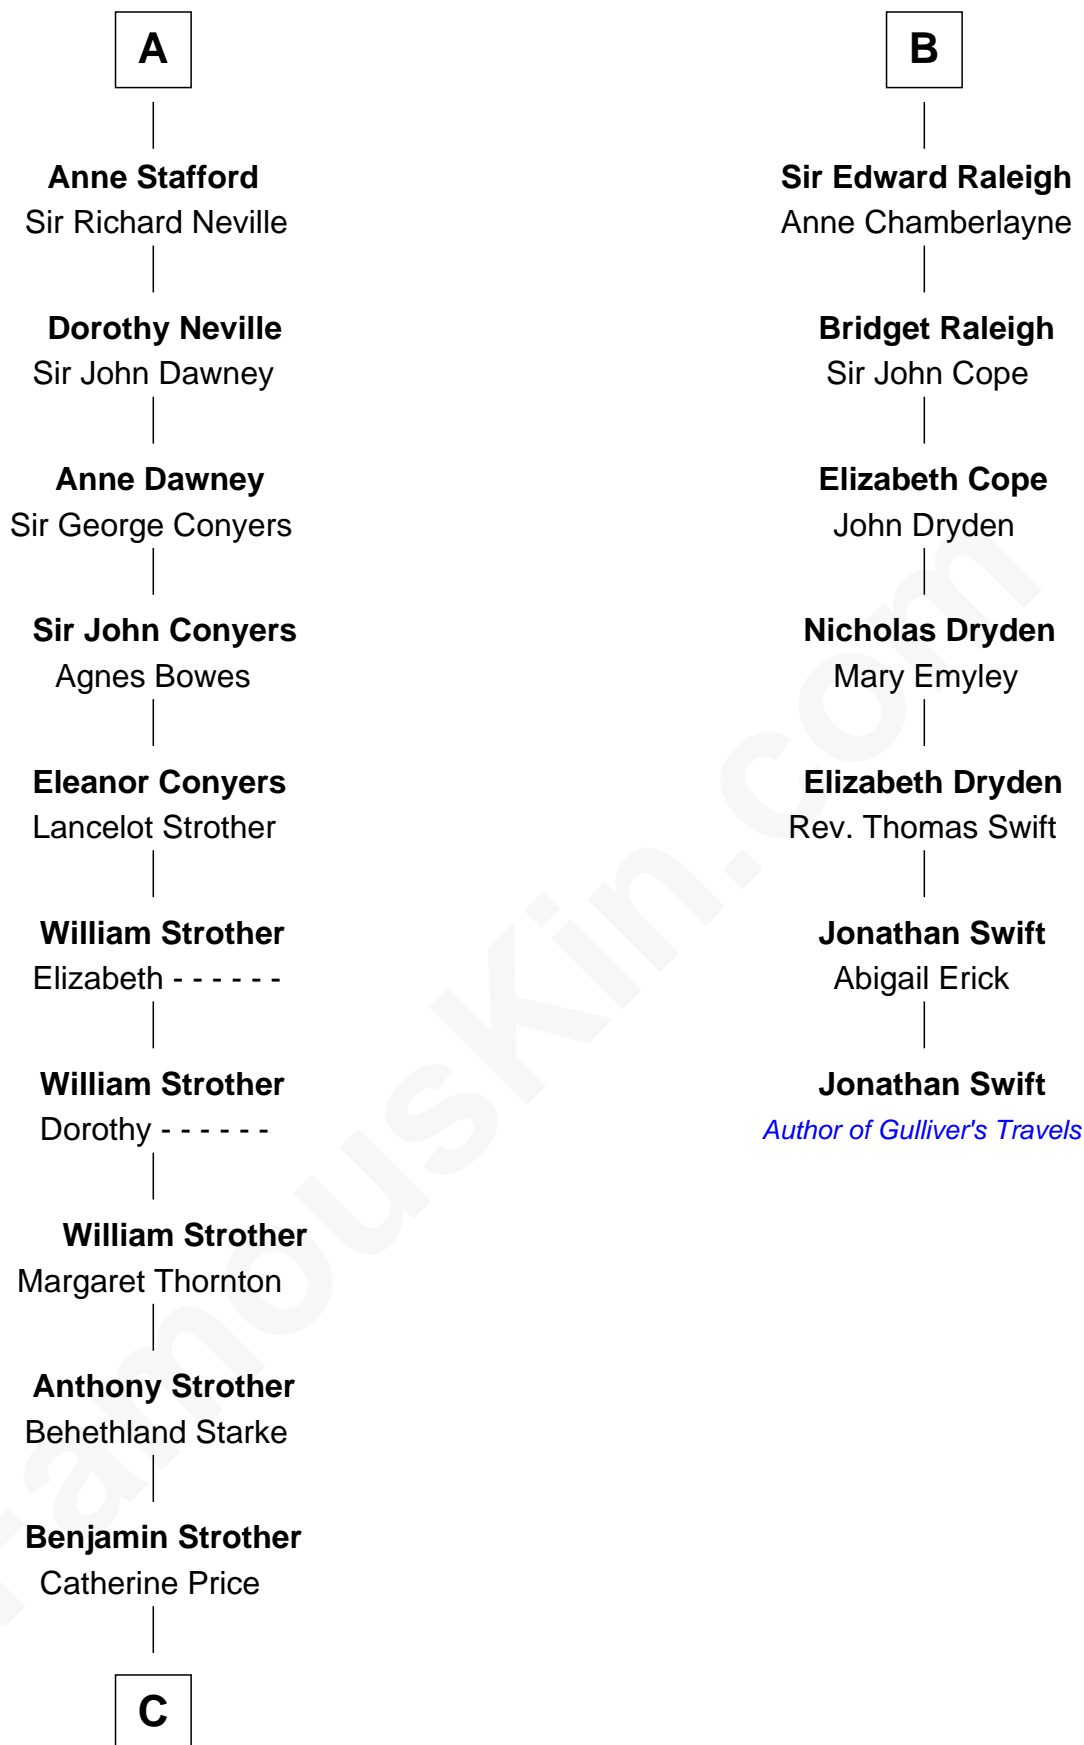

**FamousKin.com**  
**Relationship Chart of**  
**Randolph Scott**  
*Movie Actor*

13th cousin 8 times removed of  
**Jonathan Swift**  
*Author of Gulliver's Travels*

**Nicholas de Stafford**

**C**

—  
**Catherine Price Strother**

Joseph Minor Crane

—  
**John William Crane**

Margaret Ann Sadler

—  
**Joseph Minor Crane**

Lavinia Lionberger

—  
**Lucy Lionberger Crane**

George Grant Scott

—  
**Randolph Scott**