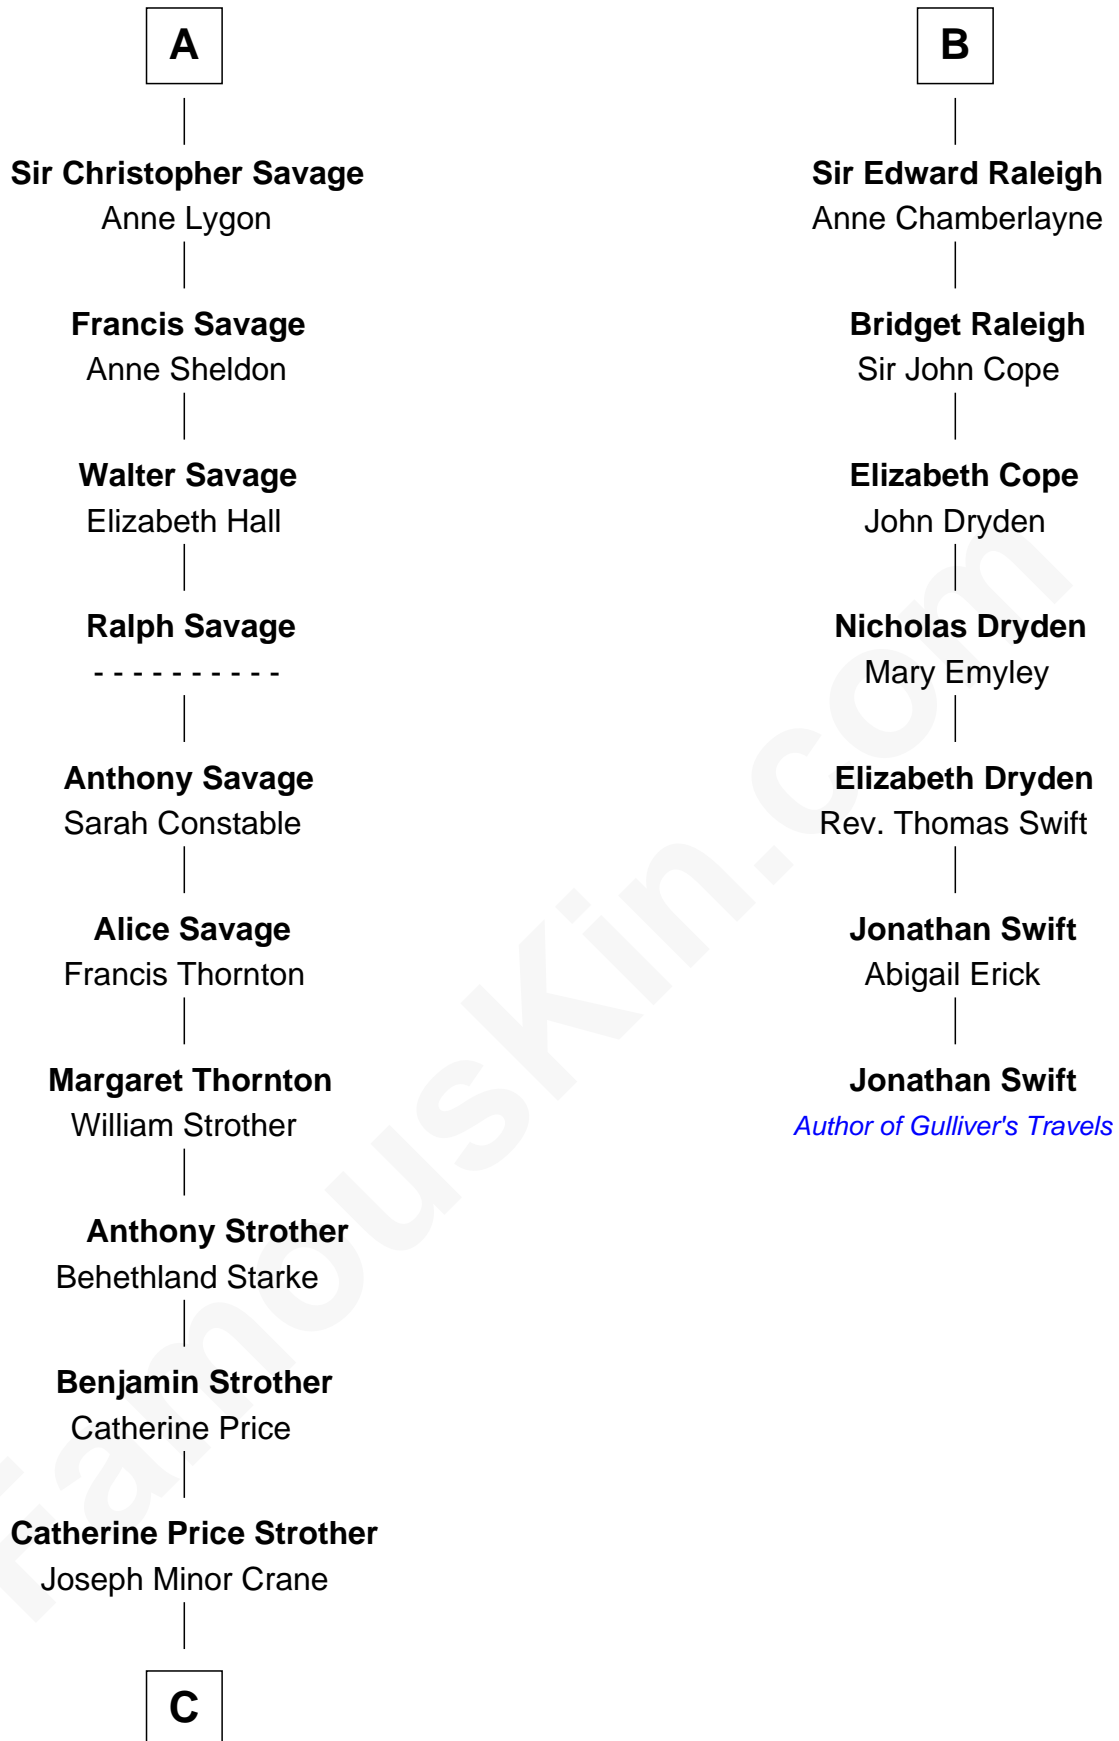

FamousKin.com
Relationship Chart of
Randolph Scott
Movie Actor

13th cousin 7 times removed of
Jonathan Swift
Author of Gulliver's Travels

C

—
John William Crane

Margaret Ann Sadler

—
Joseph Minor Crane

Lavinia Lionberger

—
Lucy Lionberger Crane

George Grant Scott

—
Randolph Scott

Movie Actor

FamousKin.com