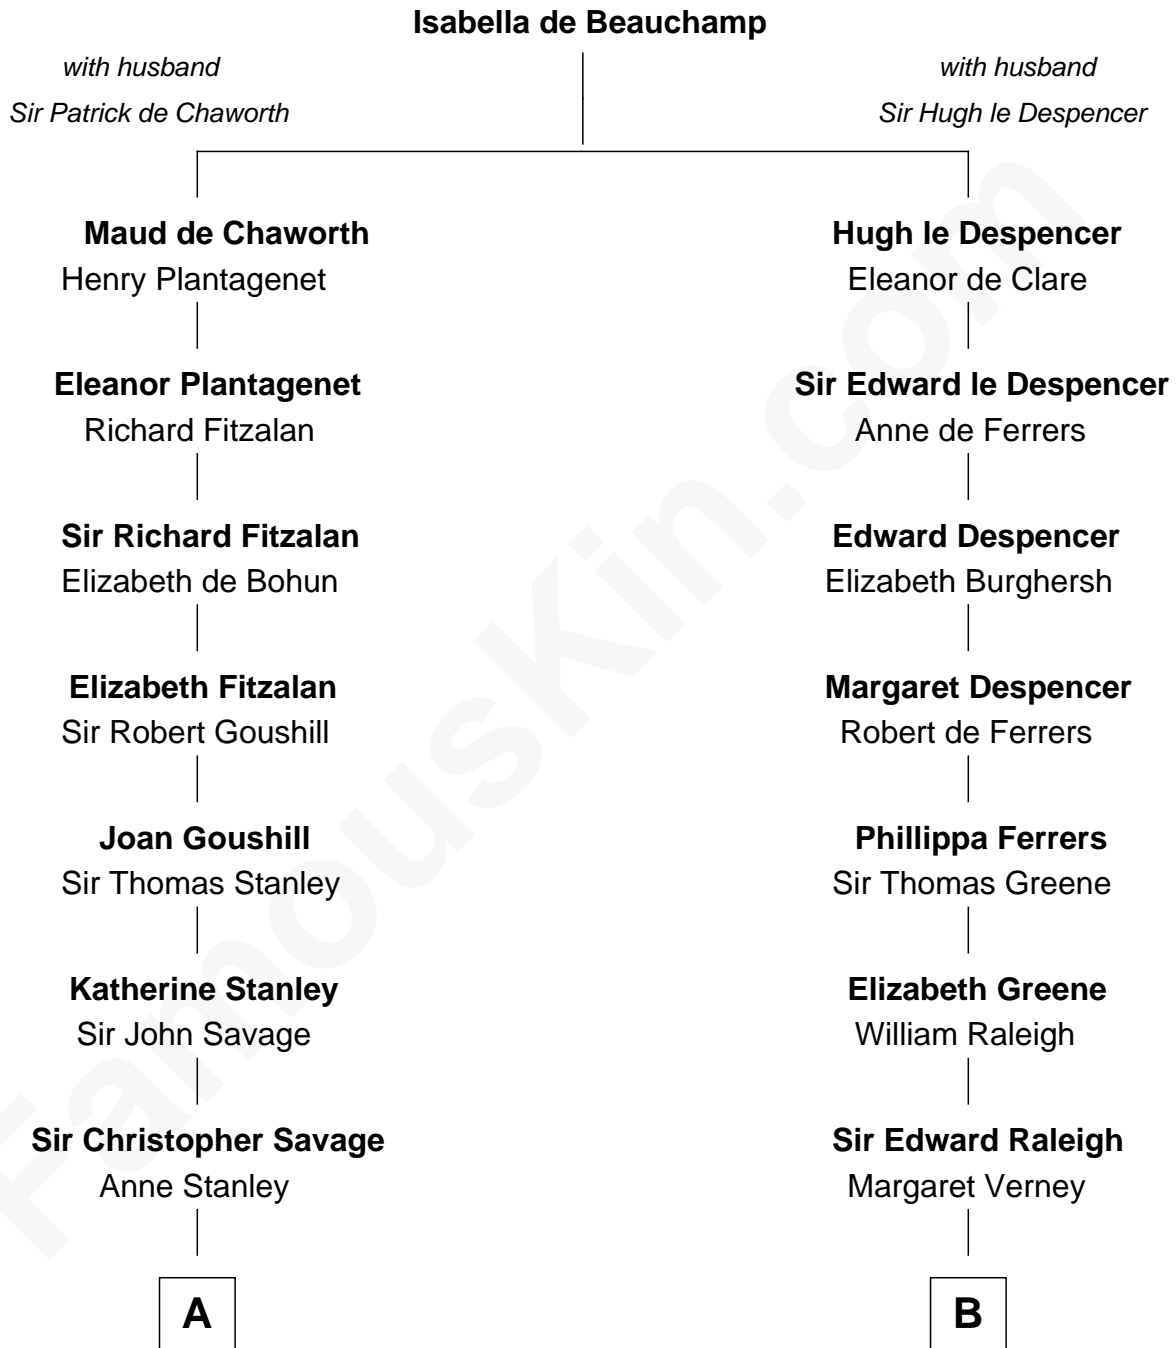

FamousKin.com
Relationship Chart of
Randolph Scott
Movie Actor

13th cousin 7 times removed of
Jonathan Swift
Author of Gulliver's Travels

C

—
John William Crane

Margaret Ann Sadler

—
Joseph Minor Crane

Lavinia Lionberger

—
Lucy Lionberger Crane

George Grant Scott

—
Randolph Scott

Movie Actor

FamousKin.com