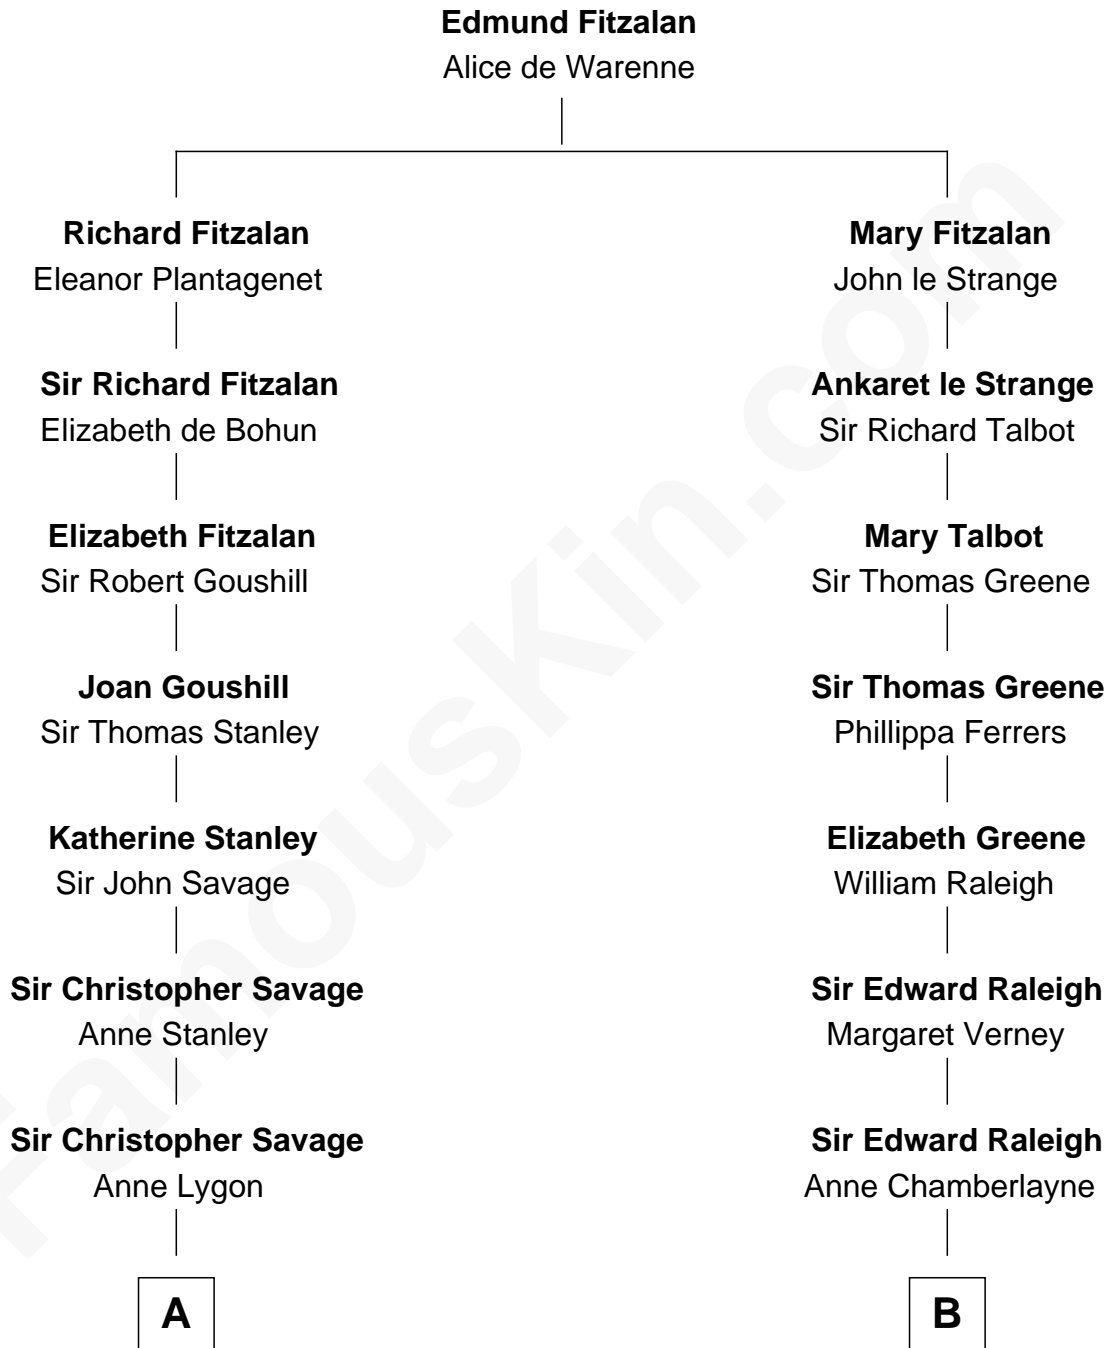

**FamousKin.com**  
**Relationship Chart of**  
**Randolph Scott**  
*Movie Actor*

12th cousin 7 times removed of  
**Jonathan Swift**  
*Author of Gulliver's Travels*

**C**

—  
**Joseph Minor Crane**

Lavinia Lionberger

—  
**Lucy Lionberger Crane**

George Grant Scott

—  
**Randolph Scott**

*Movie Actor*

FamousKin.com