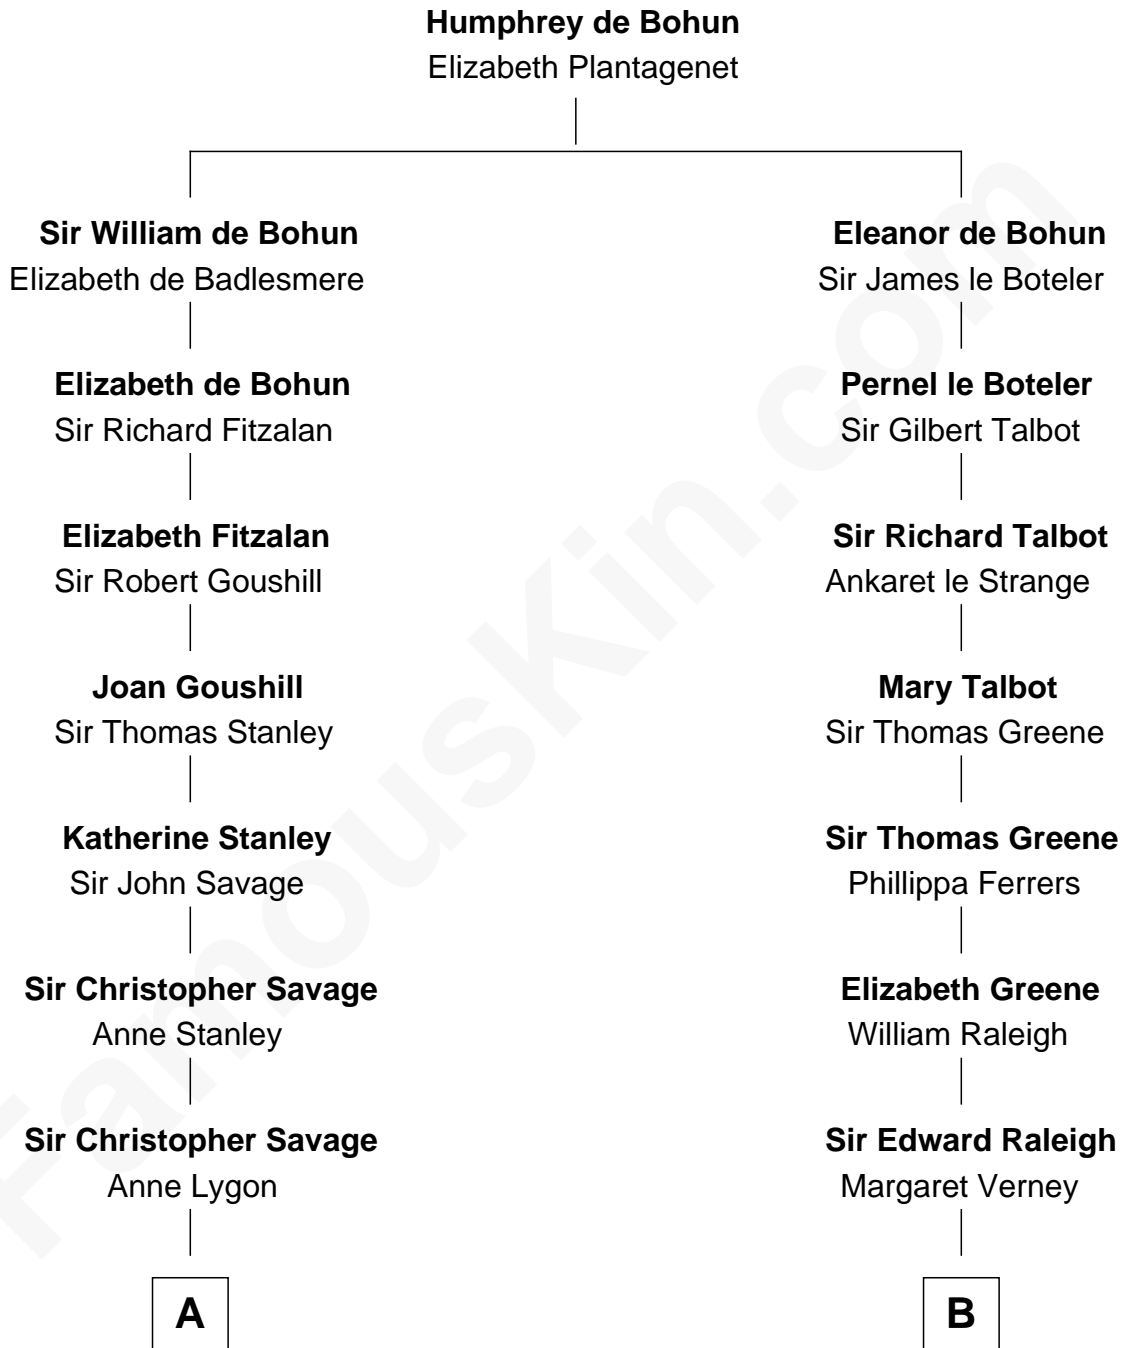

FamousKin.com
Relationship Chart of
Randolph Scott
Movie Actor

13th cousin 6 times removed of
Jonathan Swift
Author of Gulliver's Travels

C

—
Joseph Minor Crane

Lavinia Lionberger

—
Lucy Lionberger Crane

George Grant Scott

—
Randolph Scott

Movie Actor

FamousKin.com