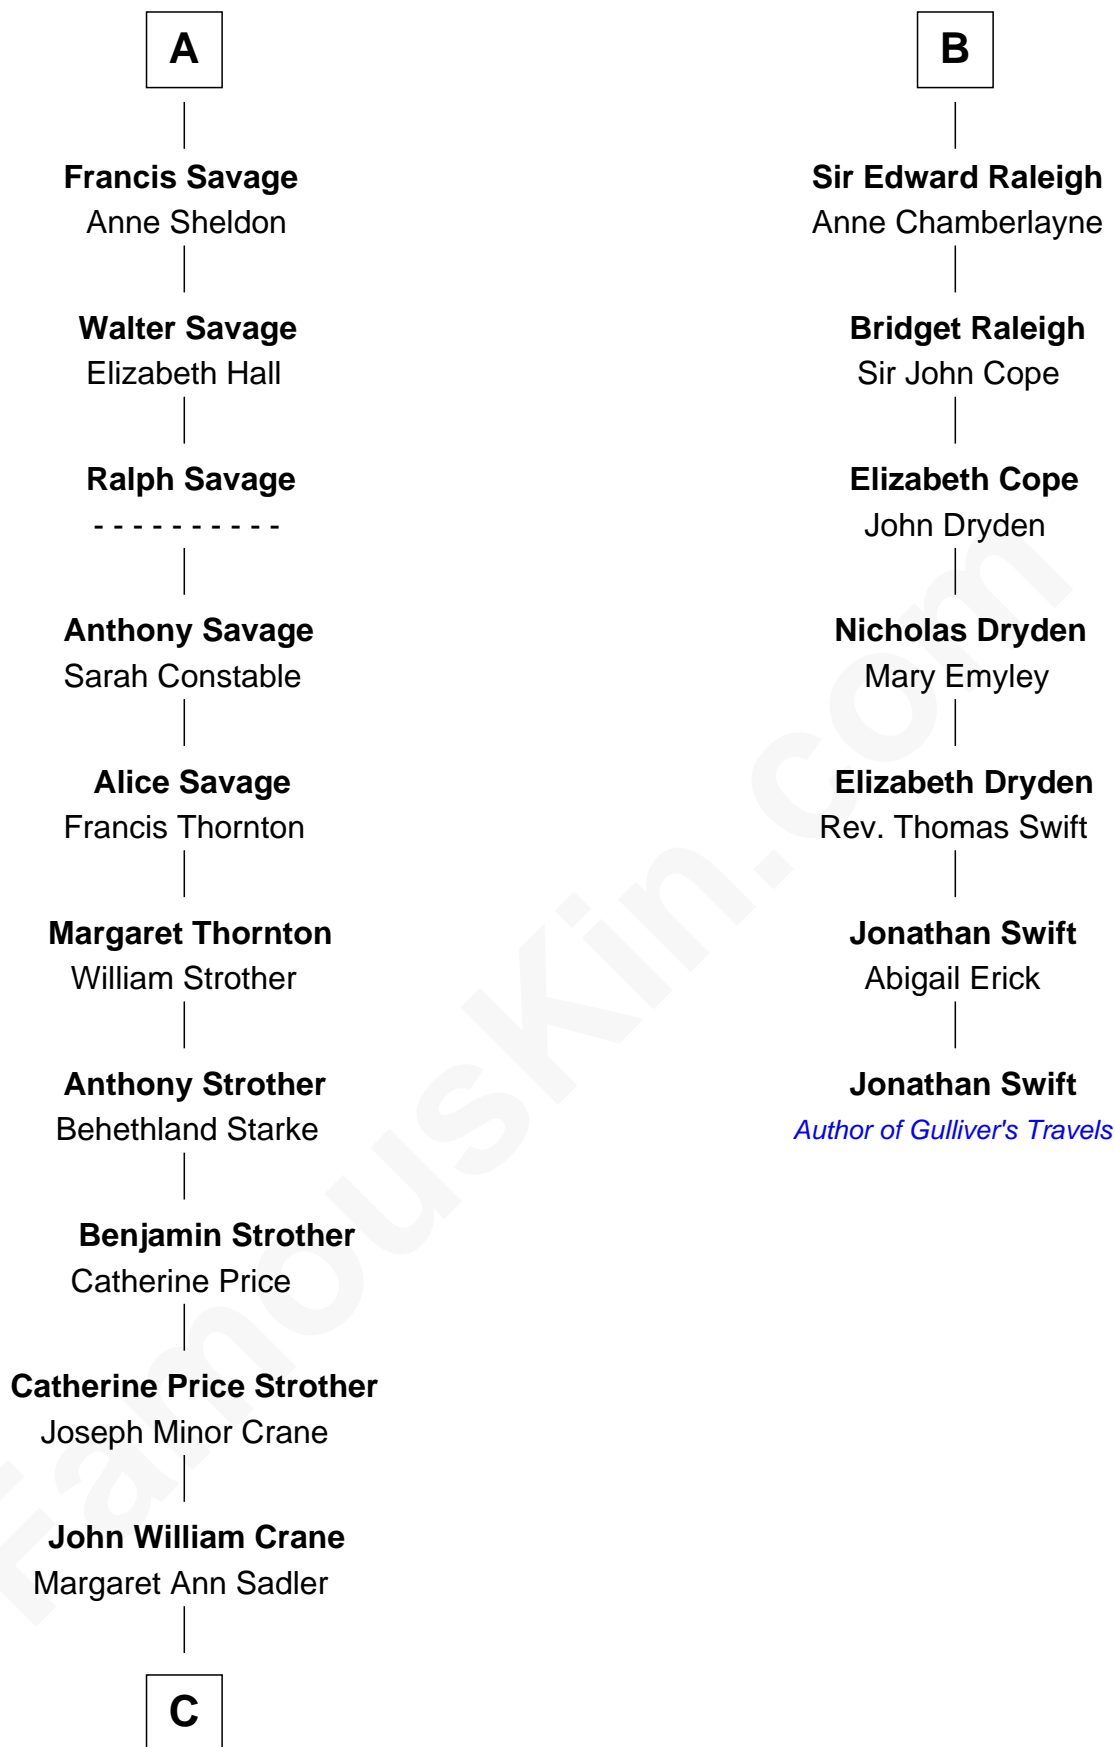

FamousKin.com
Relationship Chart of
Randolph Scott
Movie Actor

13th cousin 6 times removed of
Jonathan Swift
Author of Gulliver's Travels

C

—
Joseph Minor Crane

Lavinia Lionberger

—
Lucy Lionberger Crane

George Grant Scott

—
Randolph Scott

Movie Actor

FamousKin.com