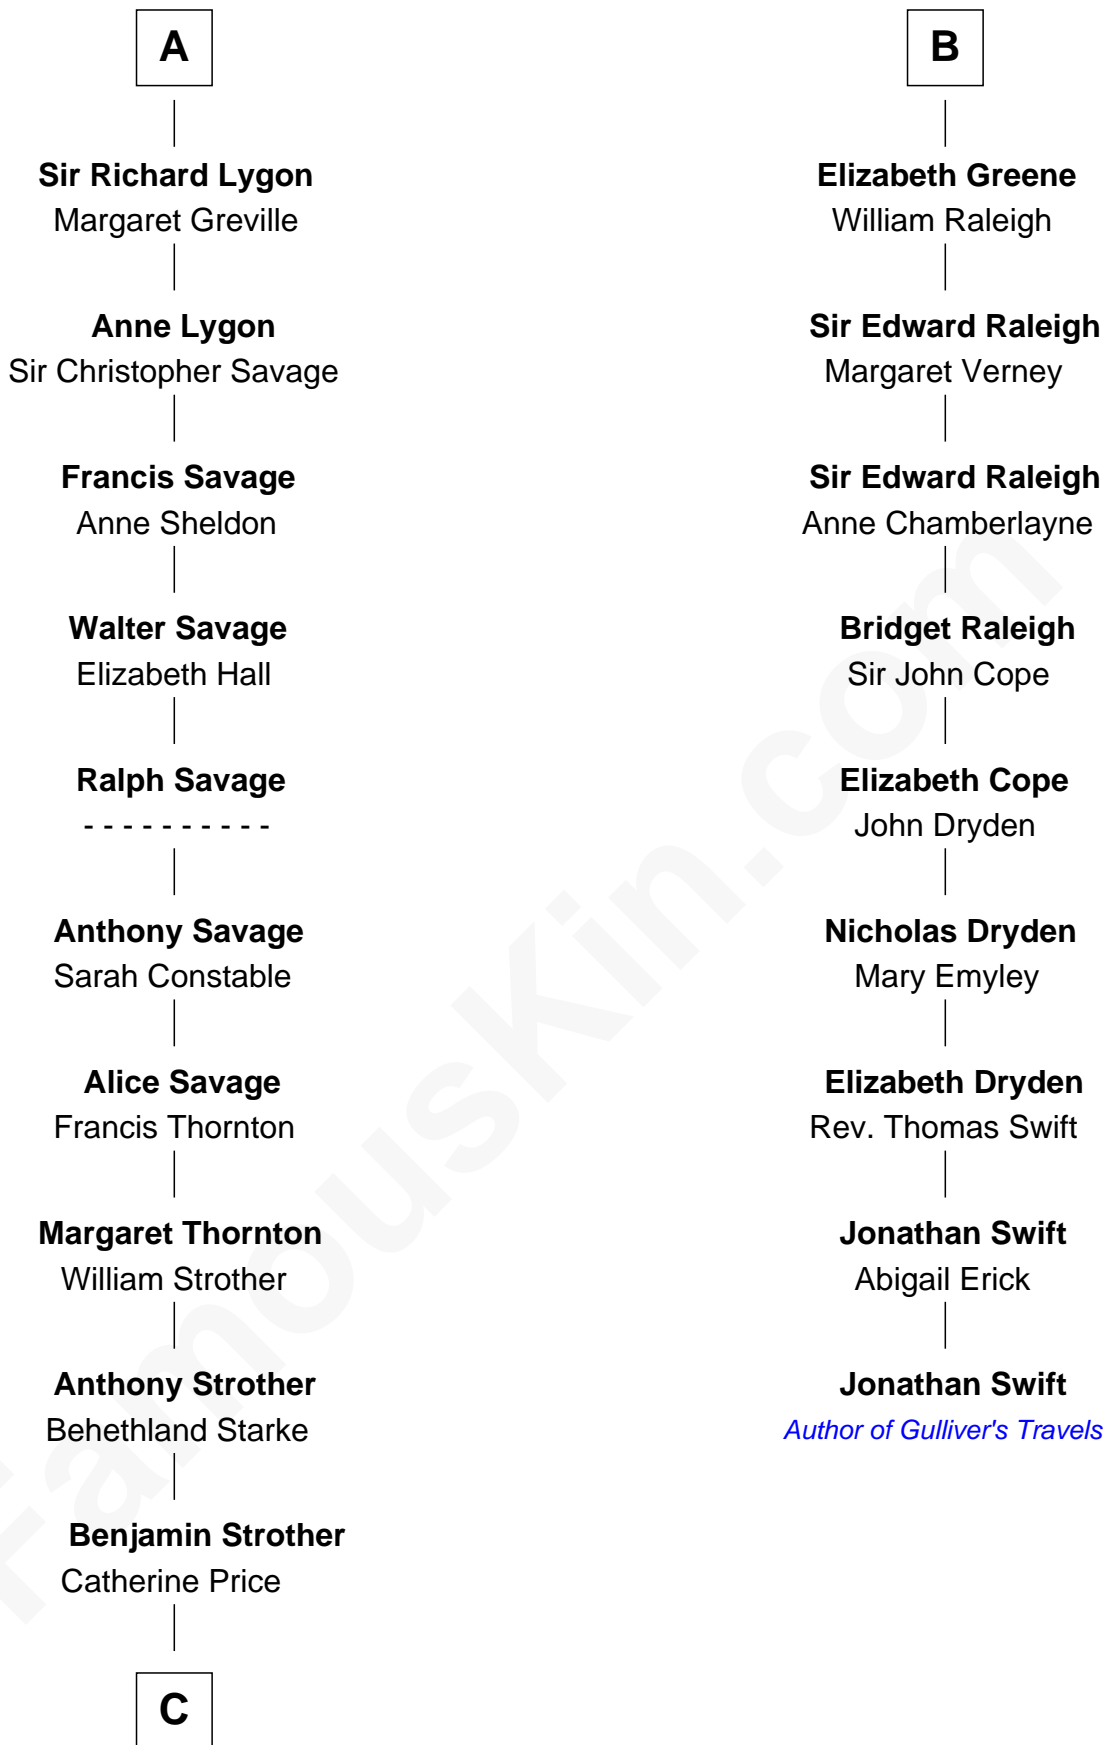

FamousKin.com
Relationship Chart of
Randolph Scott
Movie Actor

15th cousin 6 times removed of
Jonathan Swift
Author of Gulliver's Travels

C

—
Catherine Price Strother

Joseph Minor Crane

—
John William Crane

Margaret Ann Sadler

—
Joseph Minor Crane

Lavinia Lionberger

—
Lucy Lionberger Crane

George Grant Scott

—
Randolph Scott

Movie Actor