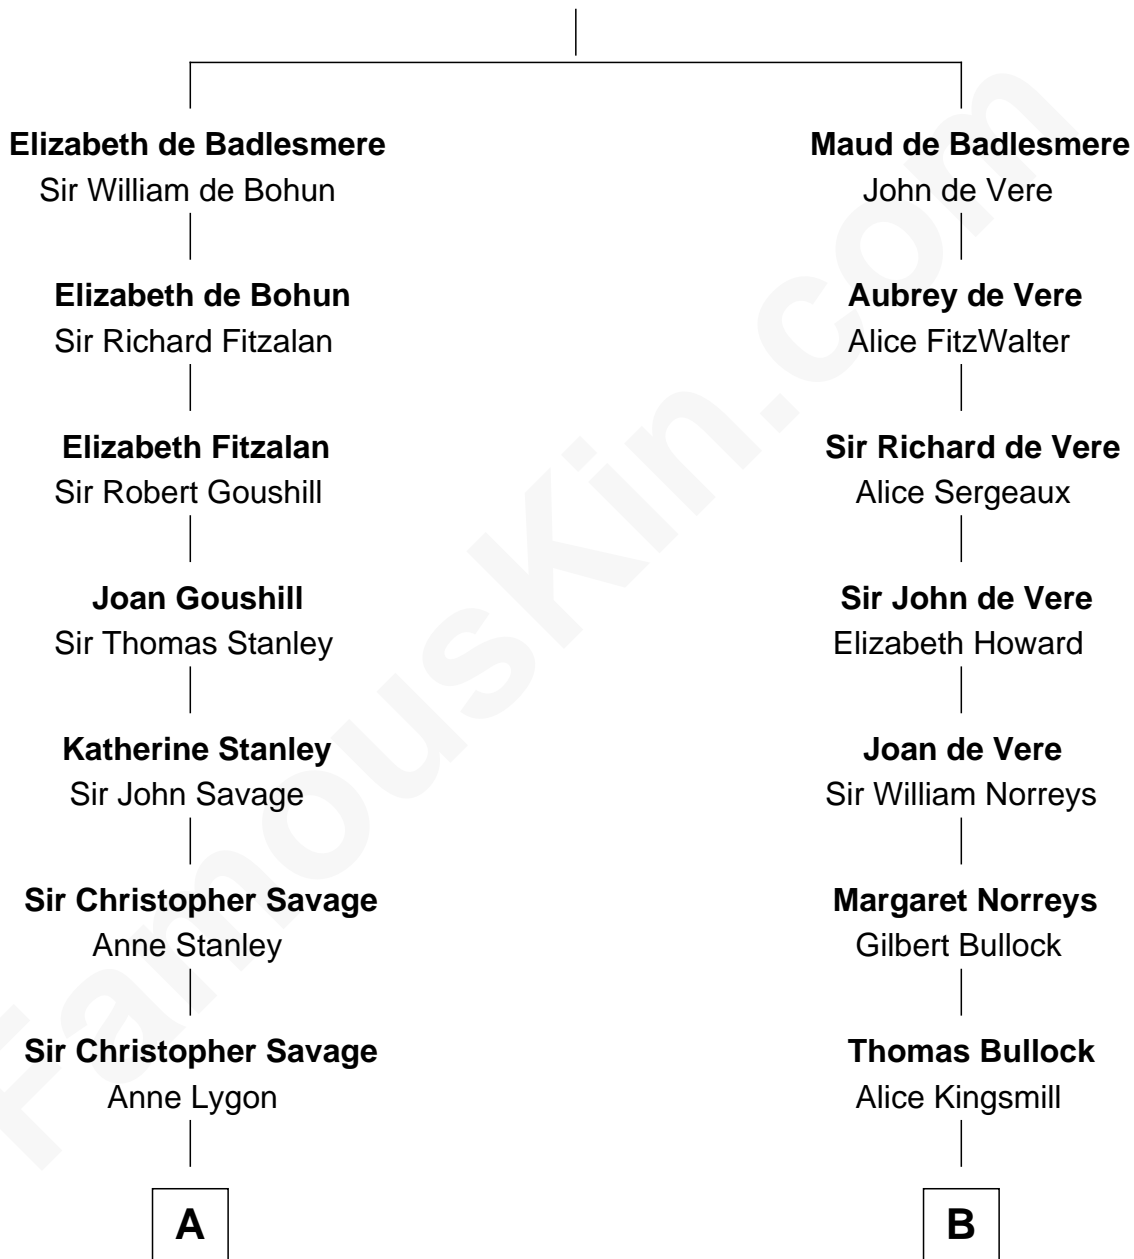

FamousKin.com Relationship Chart of

Randolph Scott

Movie Actor

18th cousin 1 time removed of

Alan Ladd

Movie Actor

Bartholomew de Badlesmere

Margaret de Clare

FamousKin.com