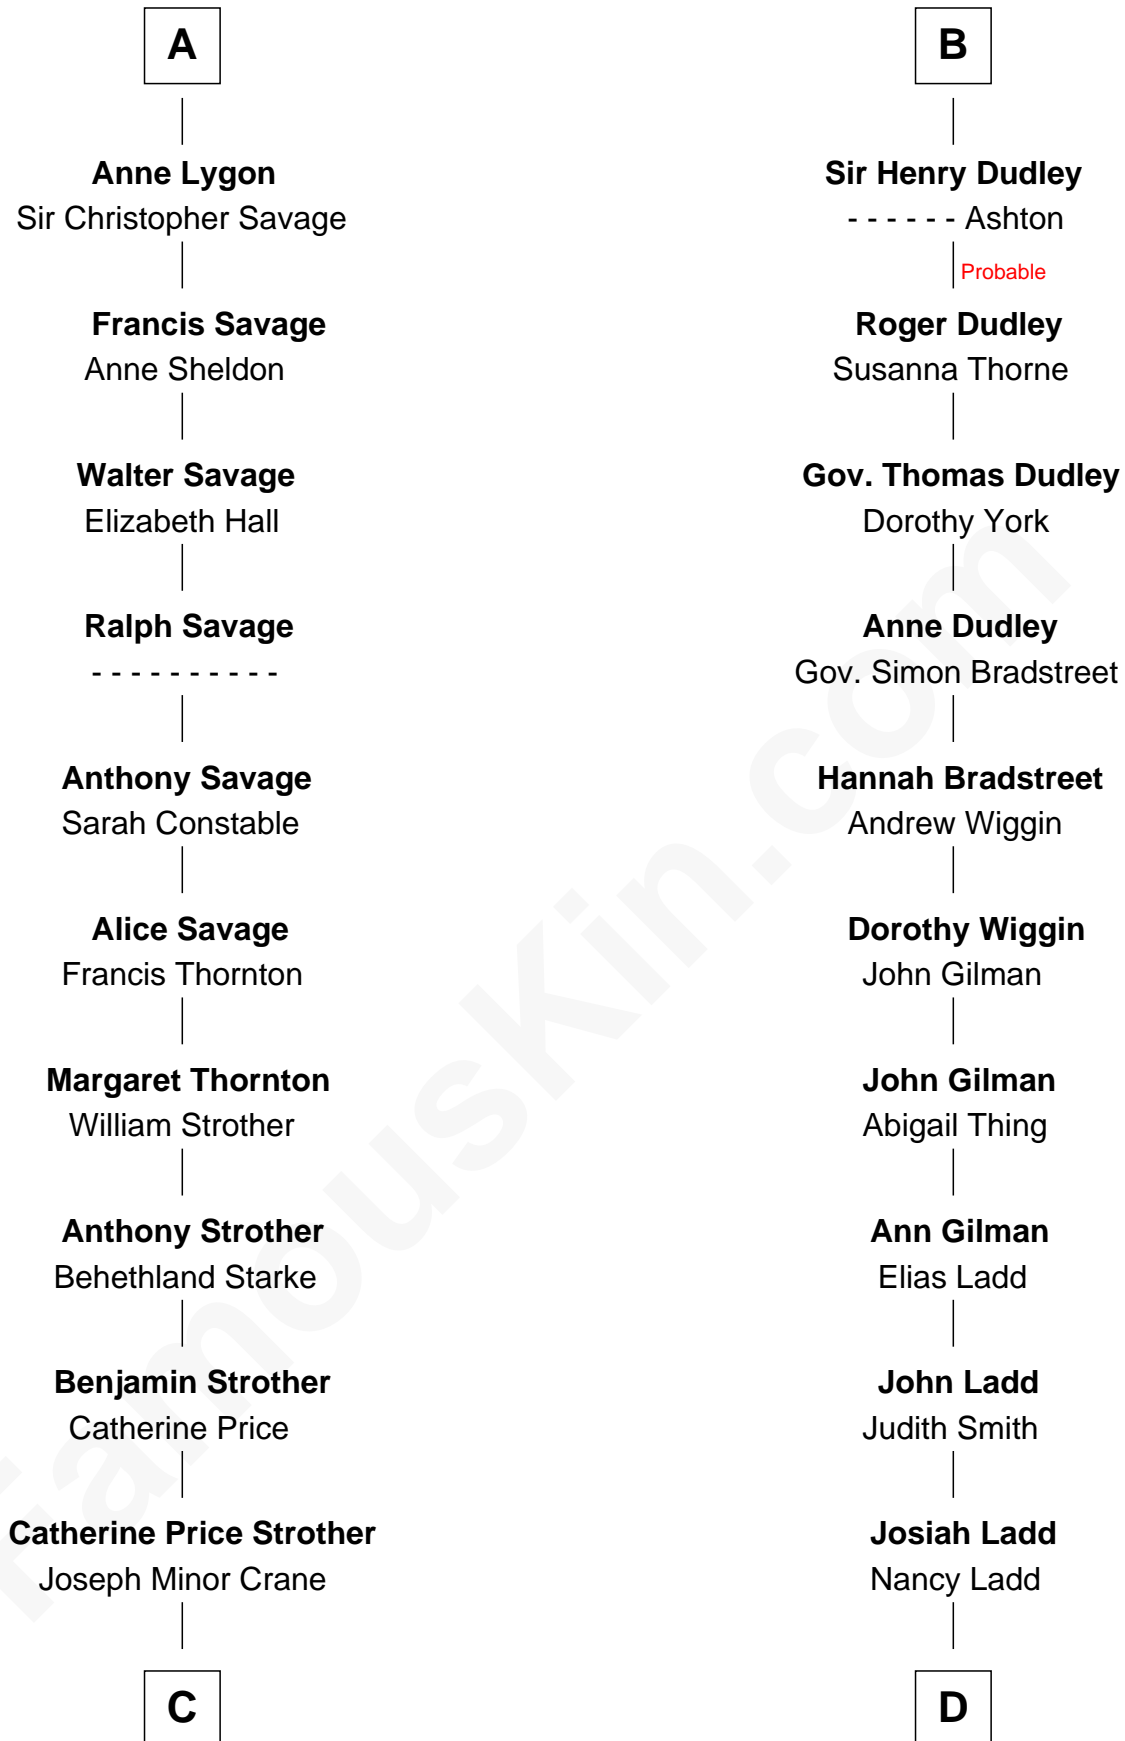

FamousKin.com Relationship Chart of

Randolph Scott

Movie Actor

20th cousin of

Alan Ladd

Movie Actor

Margaret de Audley

Ralph de Stafford

C

John William Crane
Margaret Ann Sadler

Joseph Minor Crane
Lavinia Lionberger

Lucy Lionberger Crane
George Grant Scott

Randolph Scott
Movie Actor

D

Alvaro Ladd
Nancy Shotwell

Oscar F. Ladd
Julia Henrietta Meigs