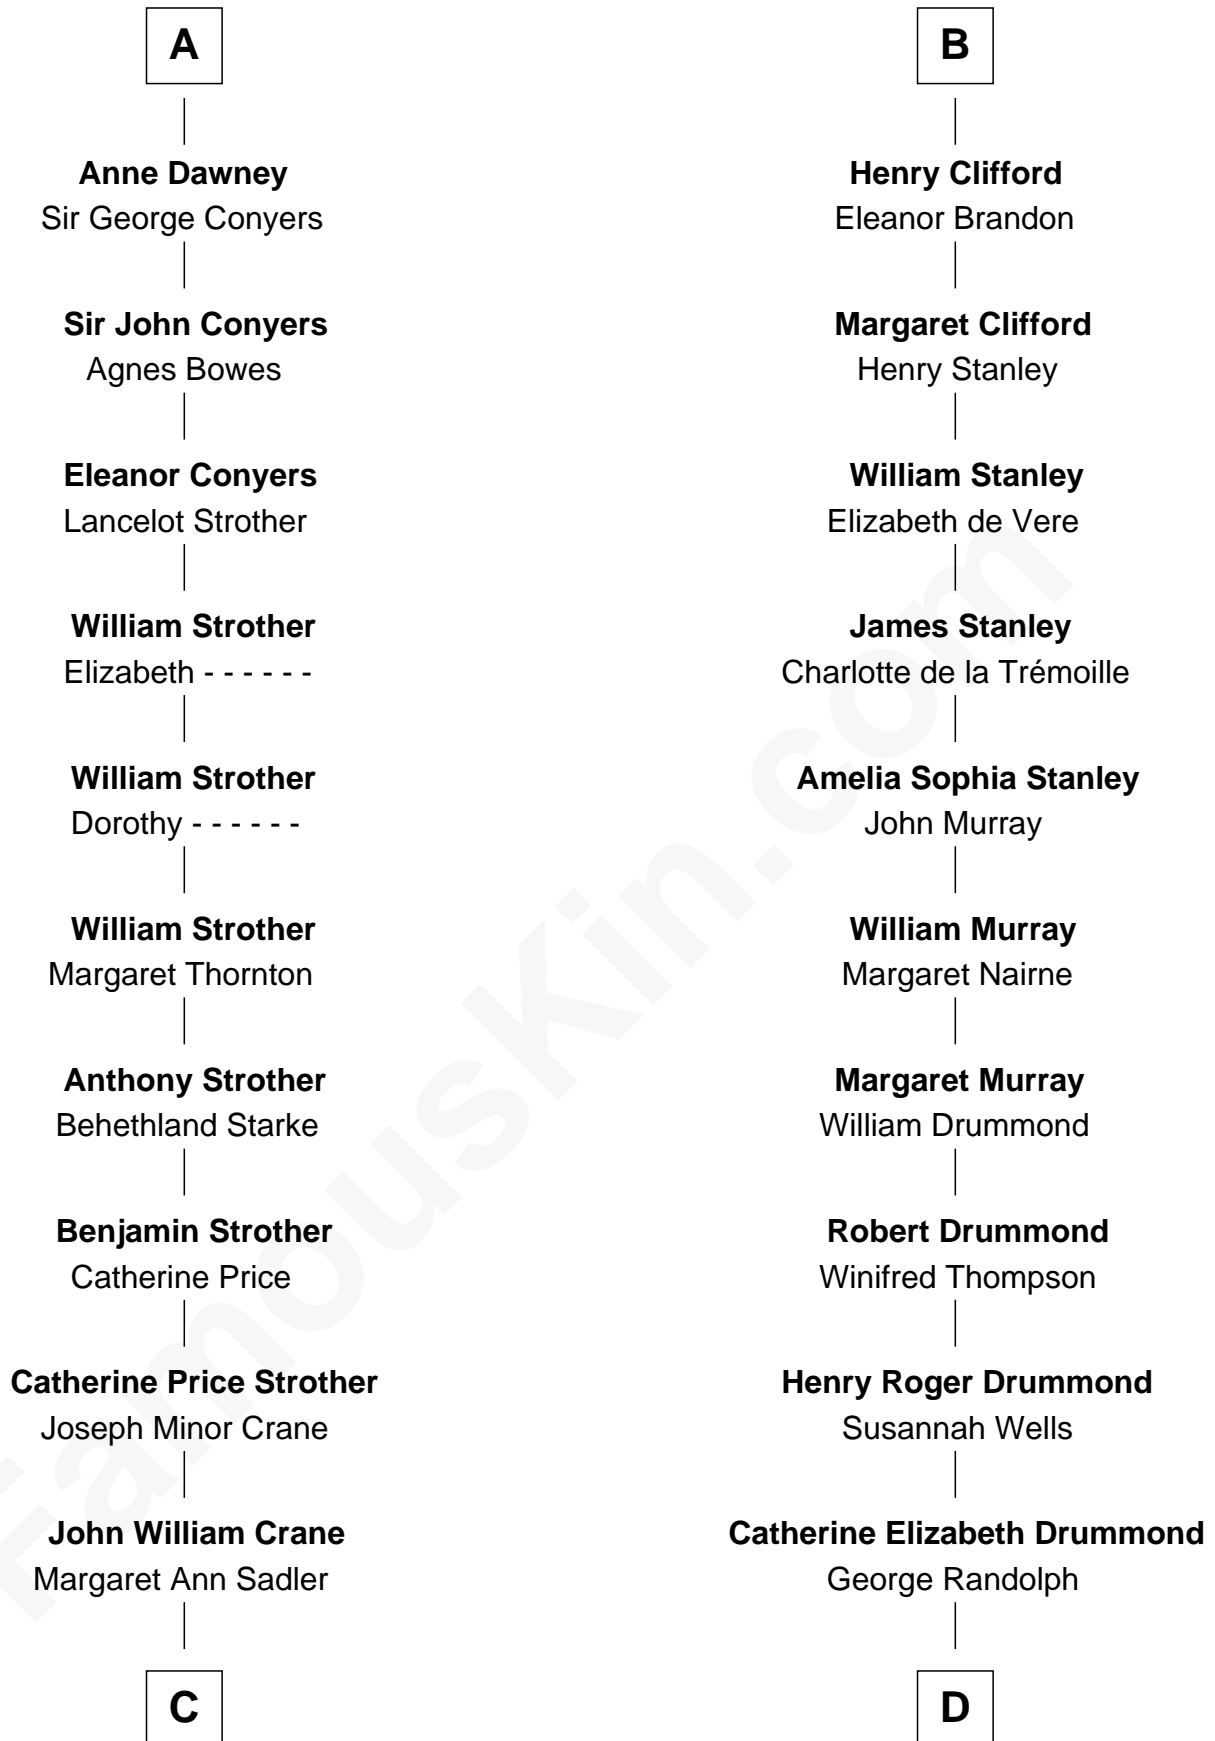

**FamousKin.com**  
**Relationship Chart of**  
**Randolph Scott**  
*Movie Actor*

19th cousin 2 times removed of  
**Hugh Grant**  
*Movie Actor*

**C**

**Joseph Minor Crane**

Lavinia Lionberger

**Lucy Lionberger Crane**

George Grant Scott

**Randolph Scott**

*Movie Actor*

**D**

**Cyril Randolph**

Frances Selina Hervey

**Felton George Randolph**

Emily Margaret Nepean