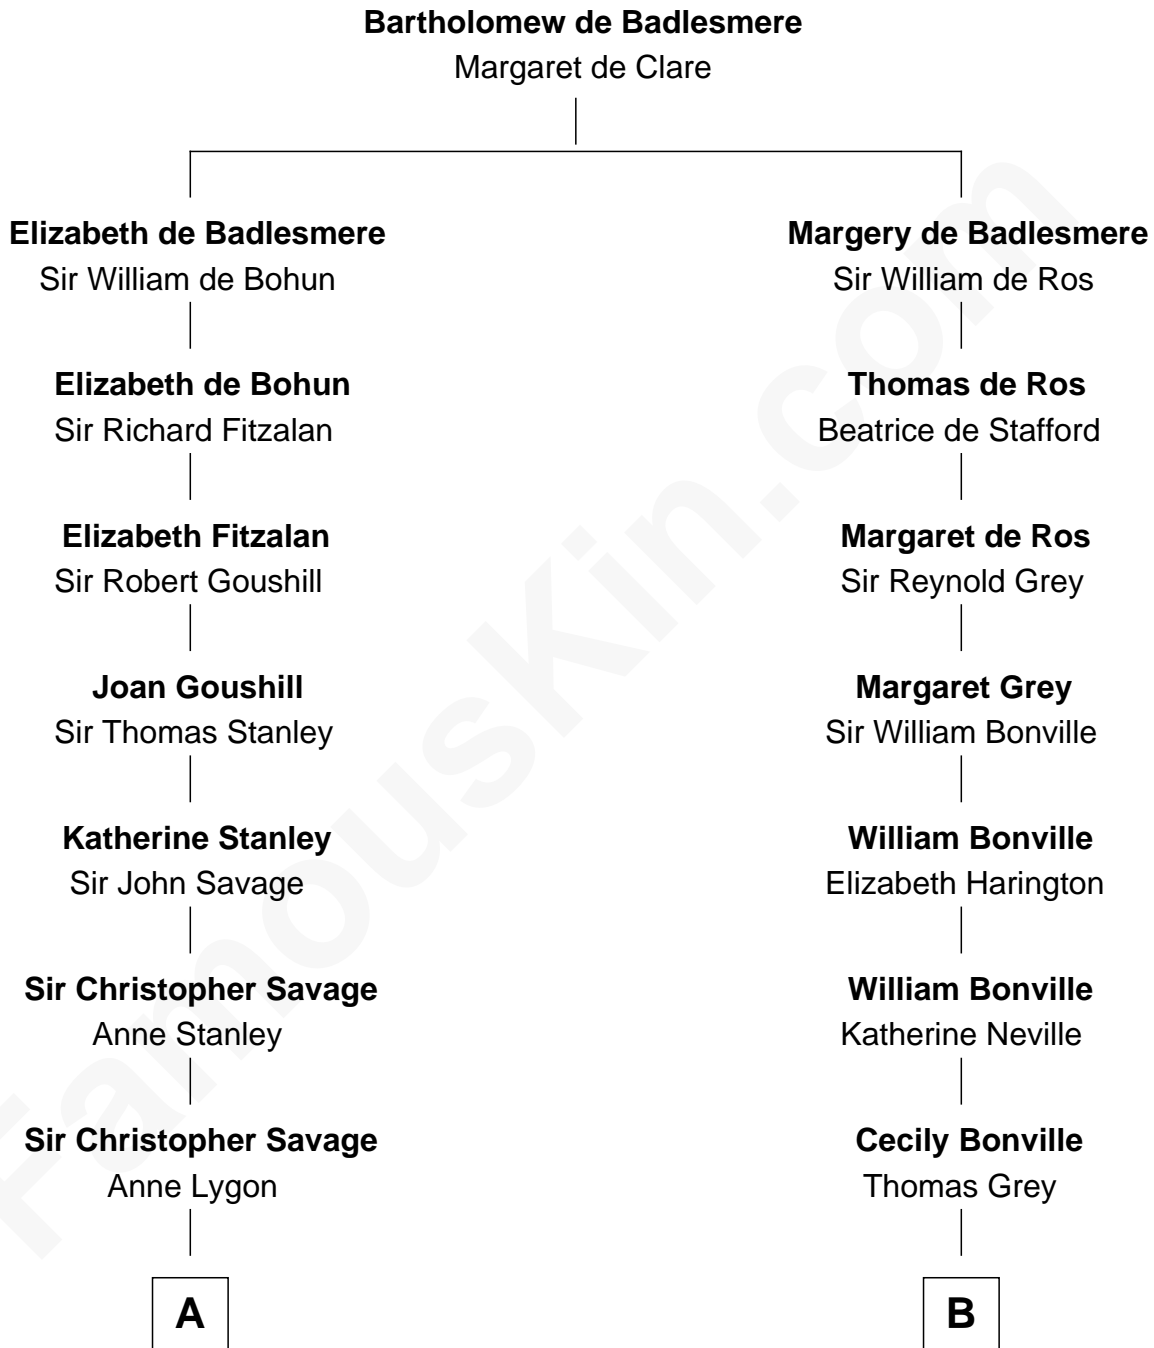

FamousKin.com
Relationship Chart of
Randolph Scott
Movie Actor

19th cousin 2 times removed of
George Hamilton
TV and Movie Actor

C

Joseph Minor Crane

Lavinia Lionberger

Lucy Lionberger Crane

George Grant Scott

Randolph Scott

Movie Actor

D

William C. Gilman

Mary Ann Stevens

George C. Gilman

Elizabeth Melissa Lane

Lillian C. Gilman