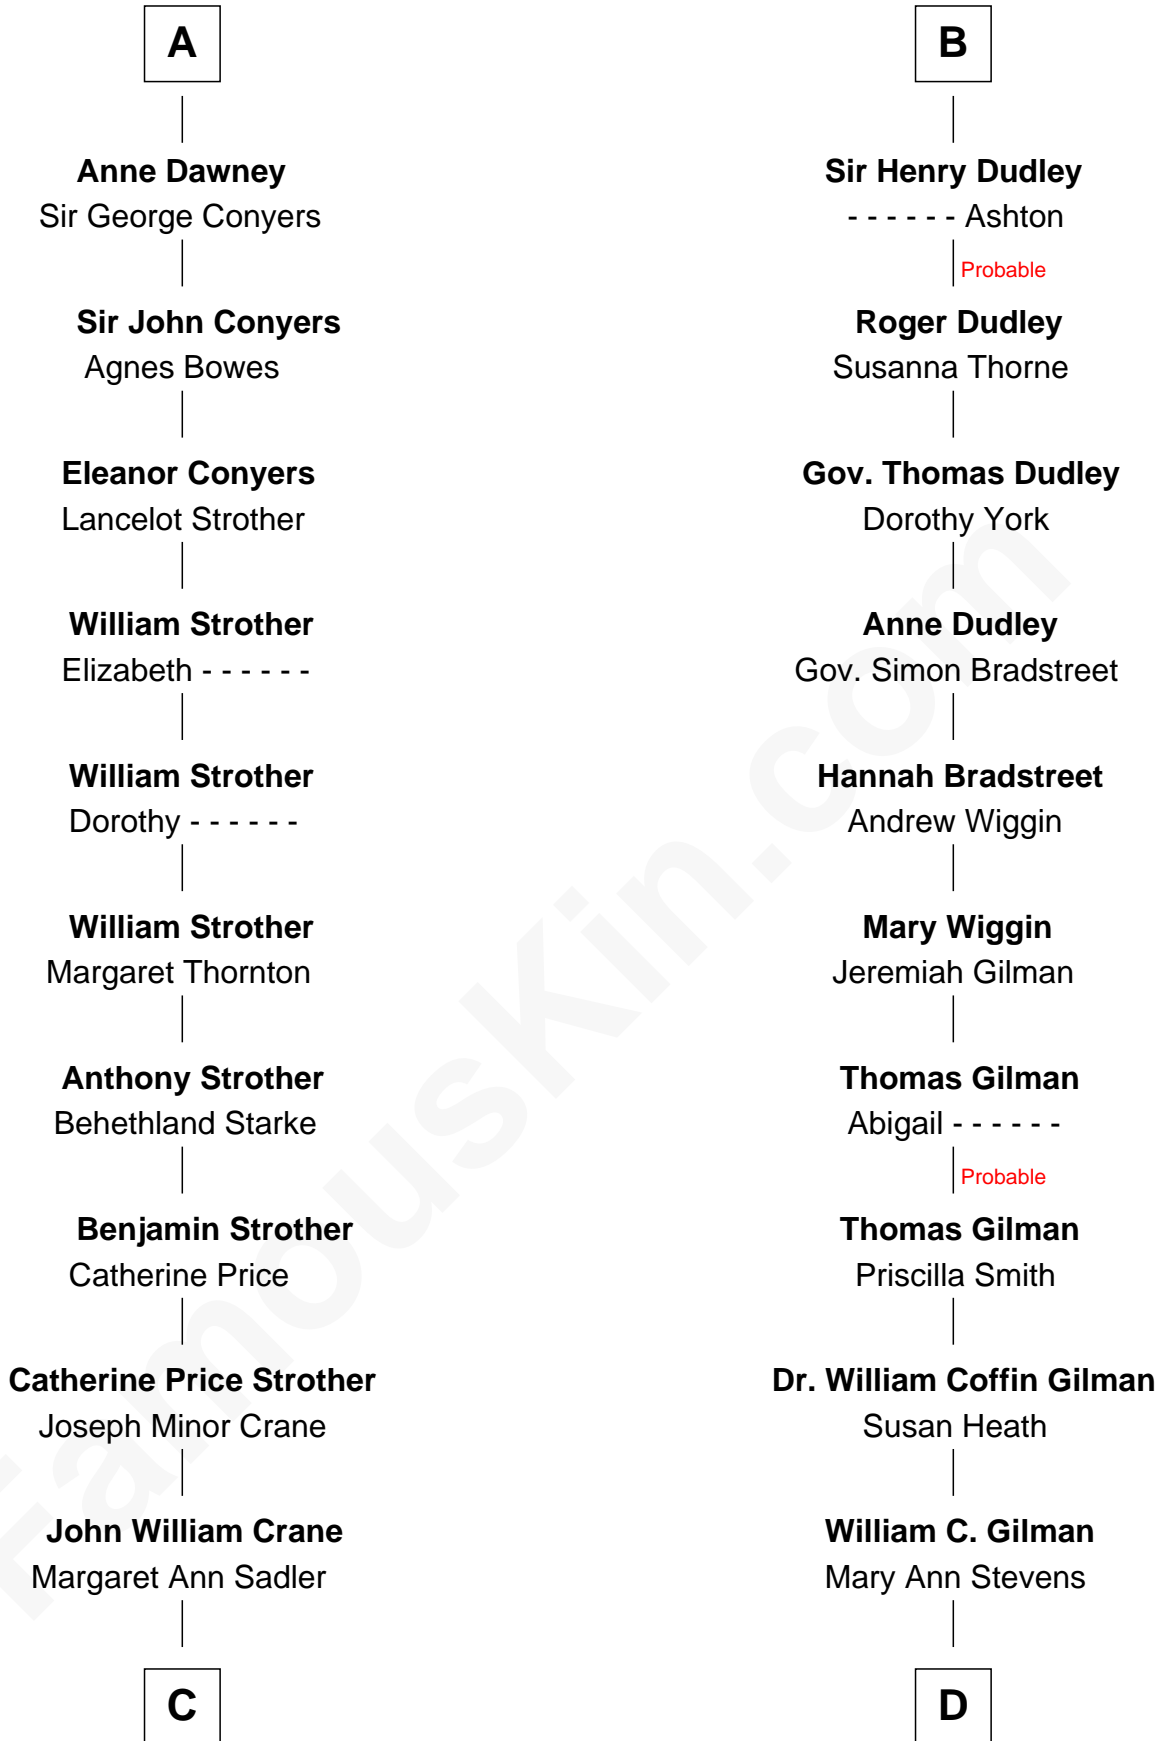

FamousKin.com

Relationship Chart of

Randolph Scott

Movie Actor

19th cousin 1 time removed of

George Hamilton
TV and Movie Actor

C

Joseph Minor Crane

Lavinia Lionberger

Lucy Lionberger Crane

George Grant Scott

Randolph Scott

Movie Actor

D

George C. Gilman

Elizabeth Melissa Lane

Lillian C. Gilman

Harry Fuller Hamilton

George William Hamilton

Anne Lucille Stevens

George Hamilton

TV and Movie Actor